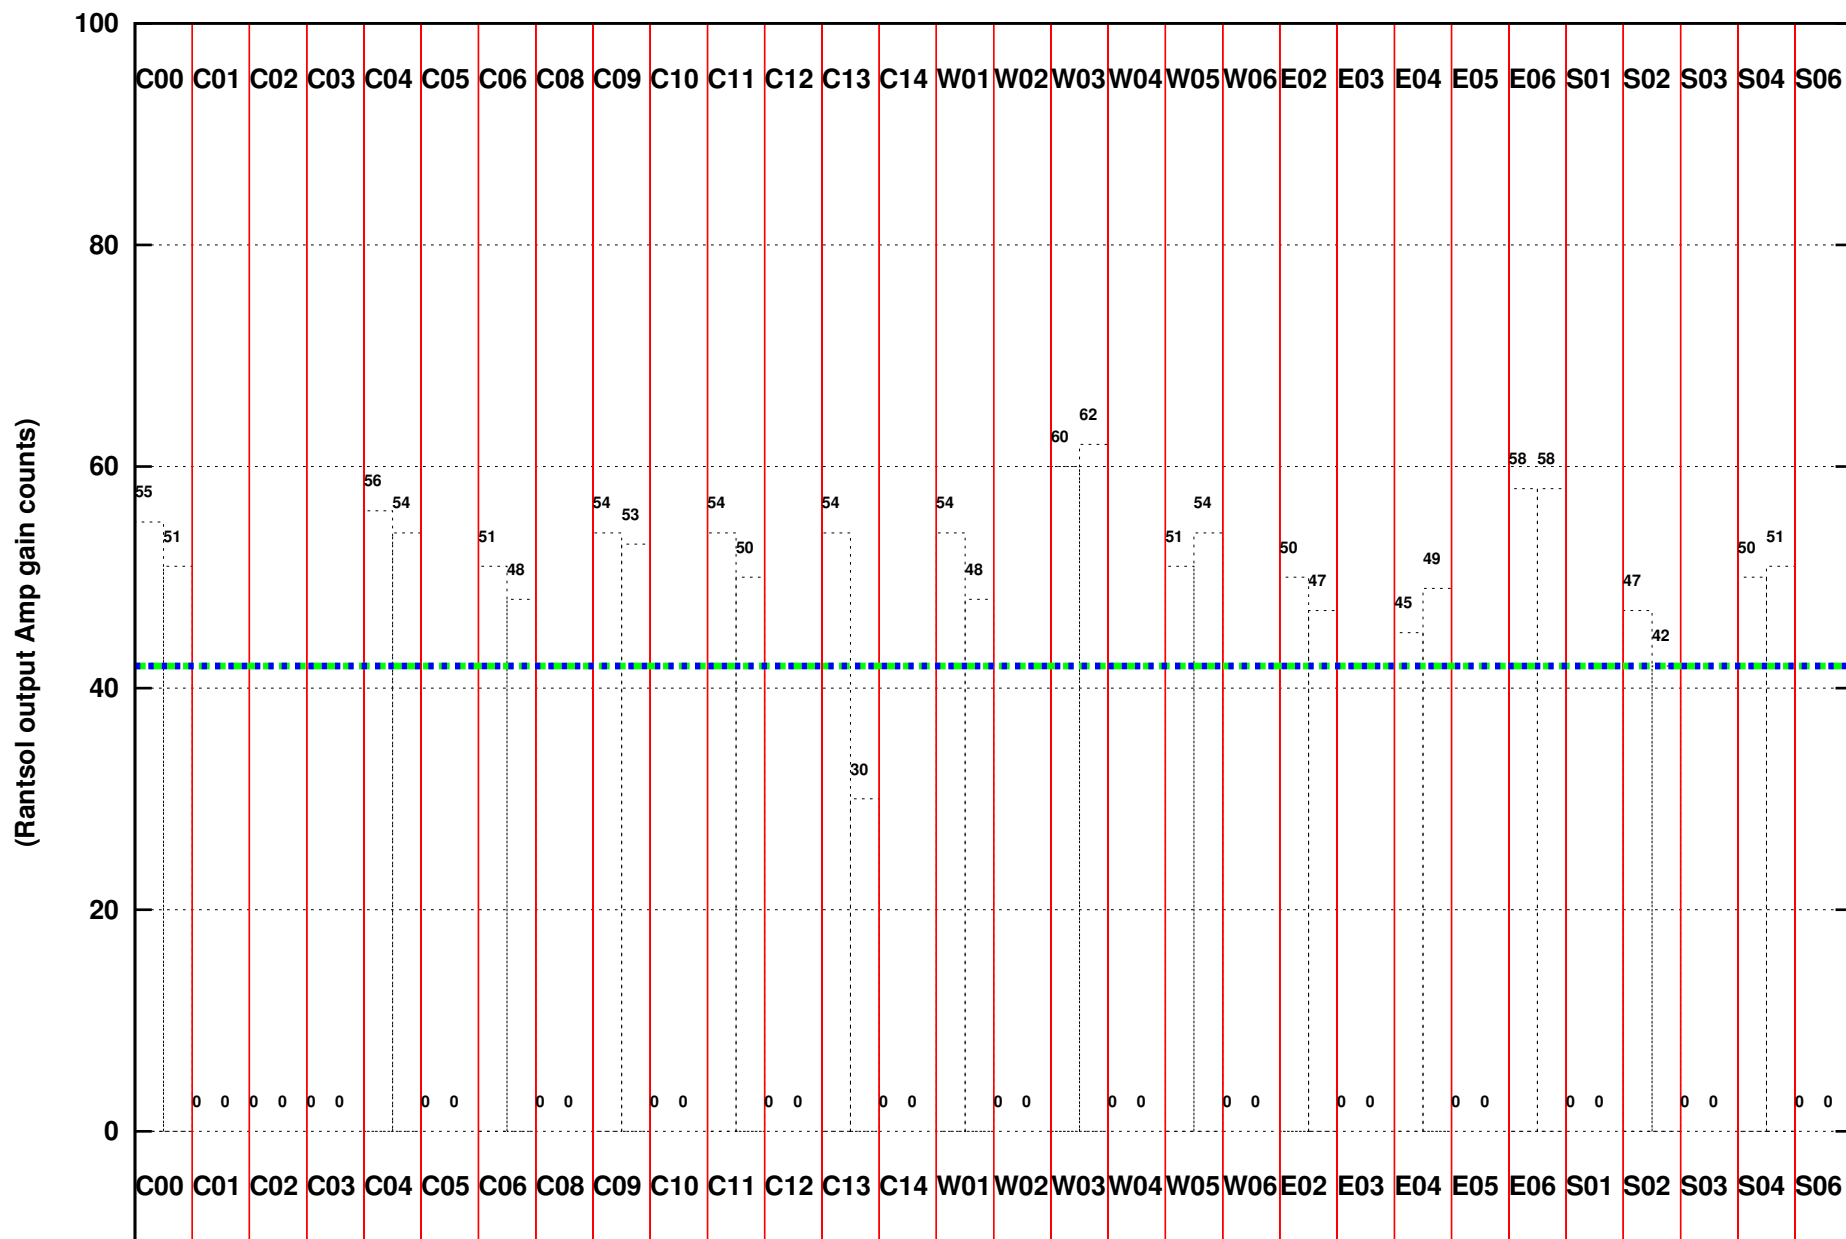

FRINGE STATUS (Rf:1460.000,1460.000 MHz., LO1:1460.000,1460.000 MHz., LO4/5:0.000,0.000 MHz.)

(File:/gwbifrddata1/22feb/39_086_22feb2021_band5_gwb.lta, scan:0, chan:1024, Src:3C286, Date:22Feb2021 04:24:20)