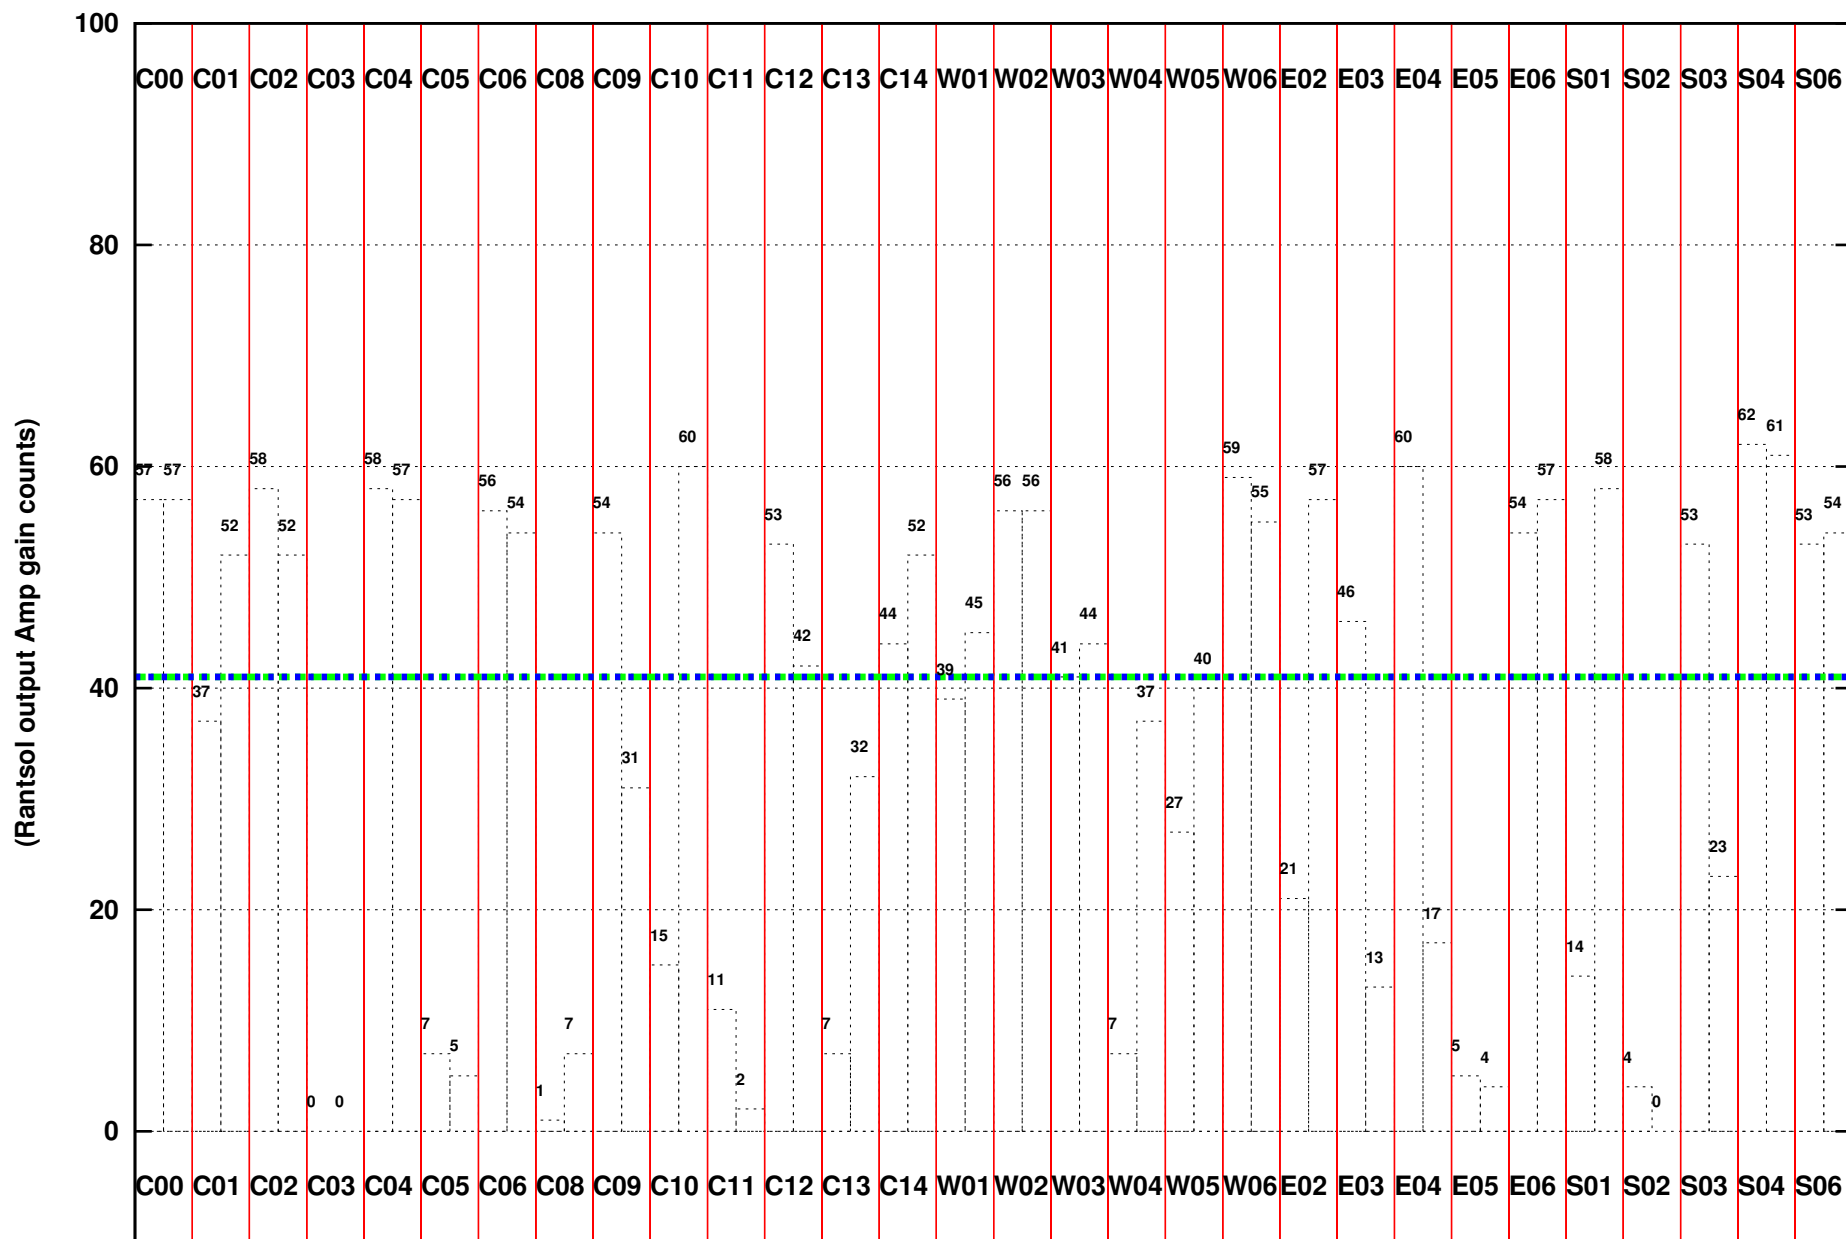

FRINGE STATUS (Rf:950.000,950.000 MHz., LO1:950.000,950.000 MHz., LO4/5:0.000,0.000 MHz.)

(File:/gwbifrddata/25feb/39_007_25feb2021_gwb.lta, scan:0, chan:1024, Src:3C147, Date:25Feb2021 22:15:51)