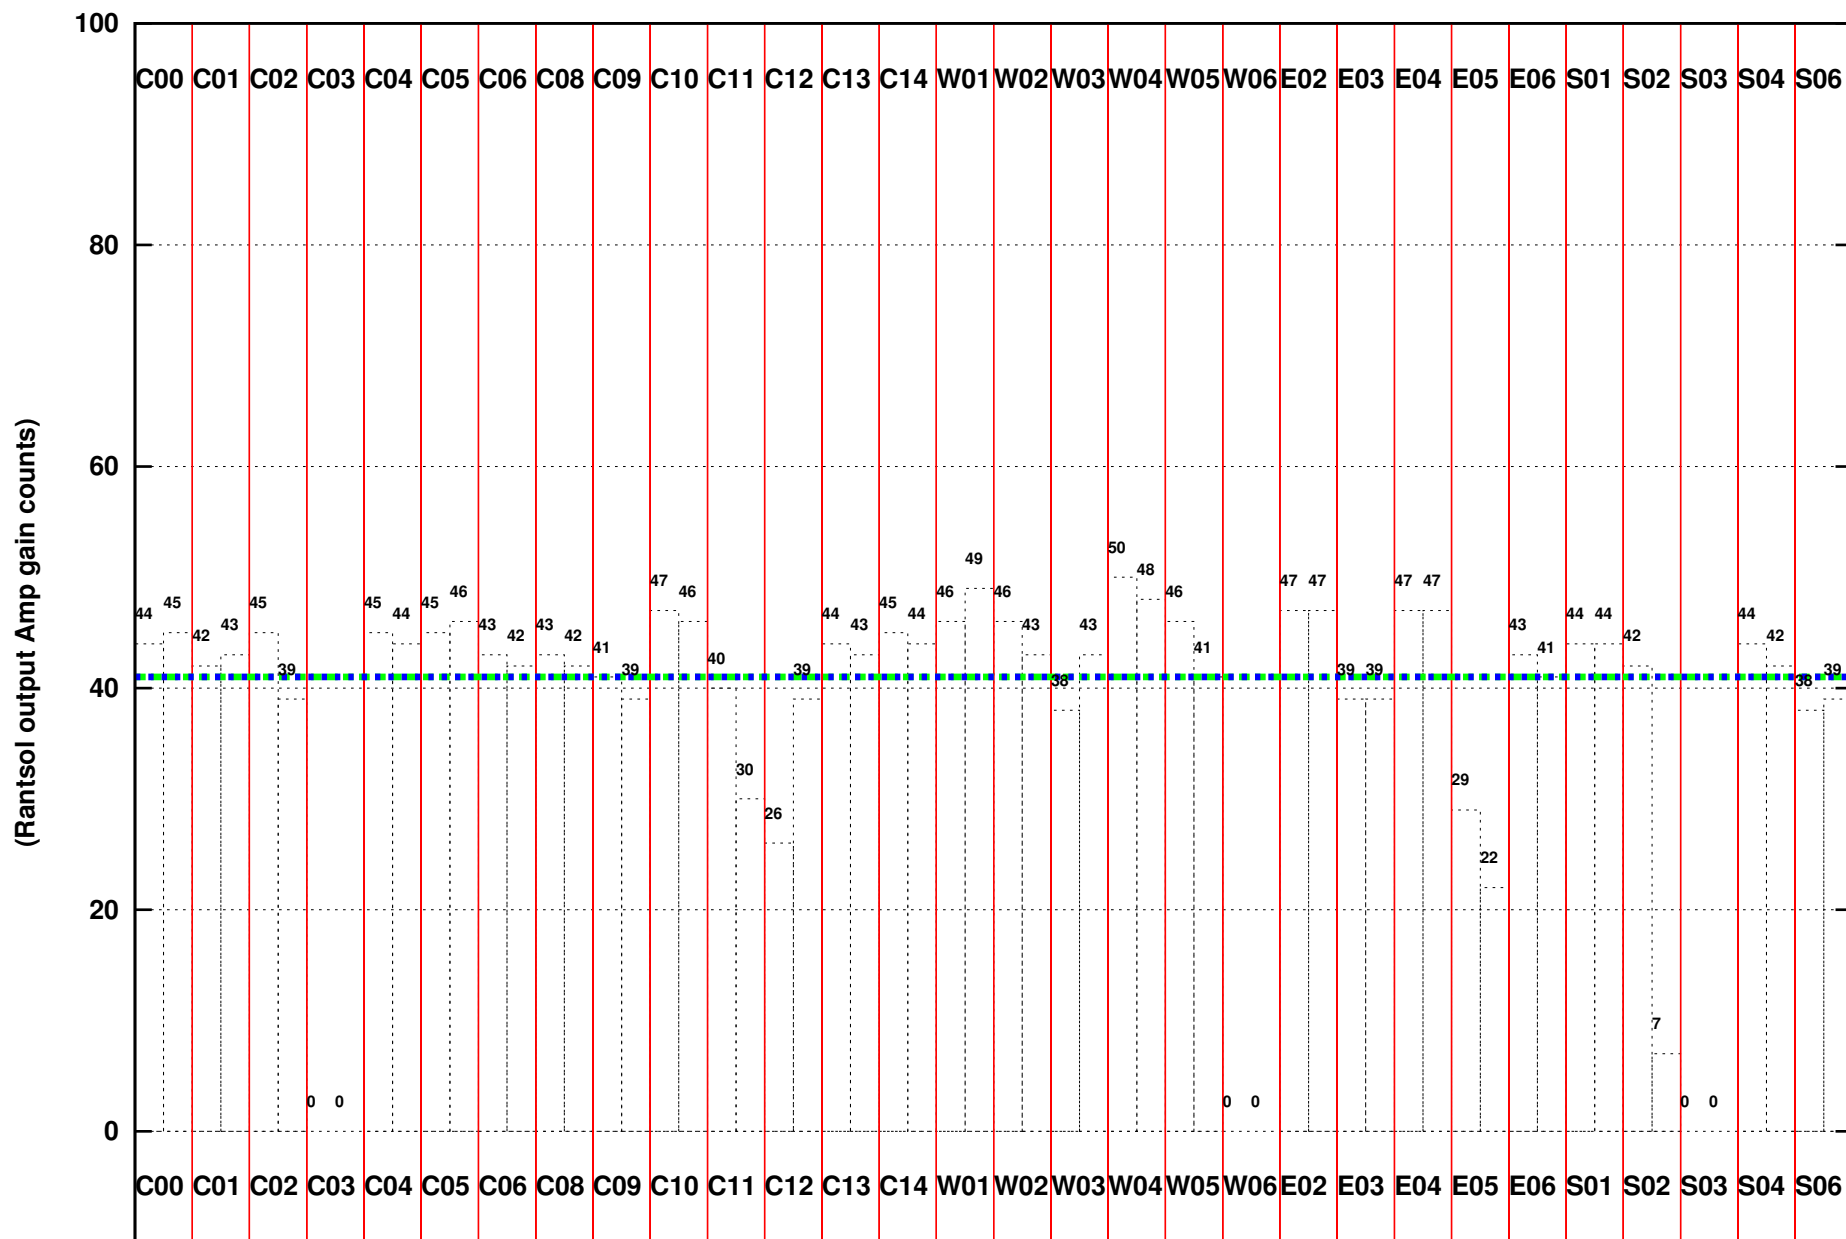

FRINGE STATUS (Rf:550.000,550.000 MHz., LO1:550.000,550.000 MHz., LO4/5:0.000,0.000 MHz.)

( File:/gwbifrddata1/26feb/39\_090\_26feb2021\_gwb.lta, scan:0, chan:1024, Src:3C48, Date:26Feb2021 13:38:56)