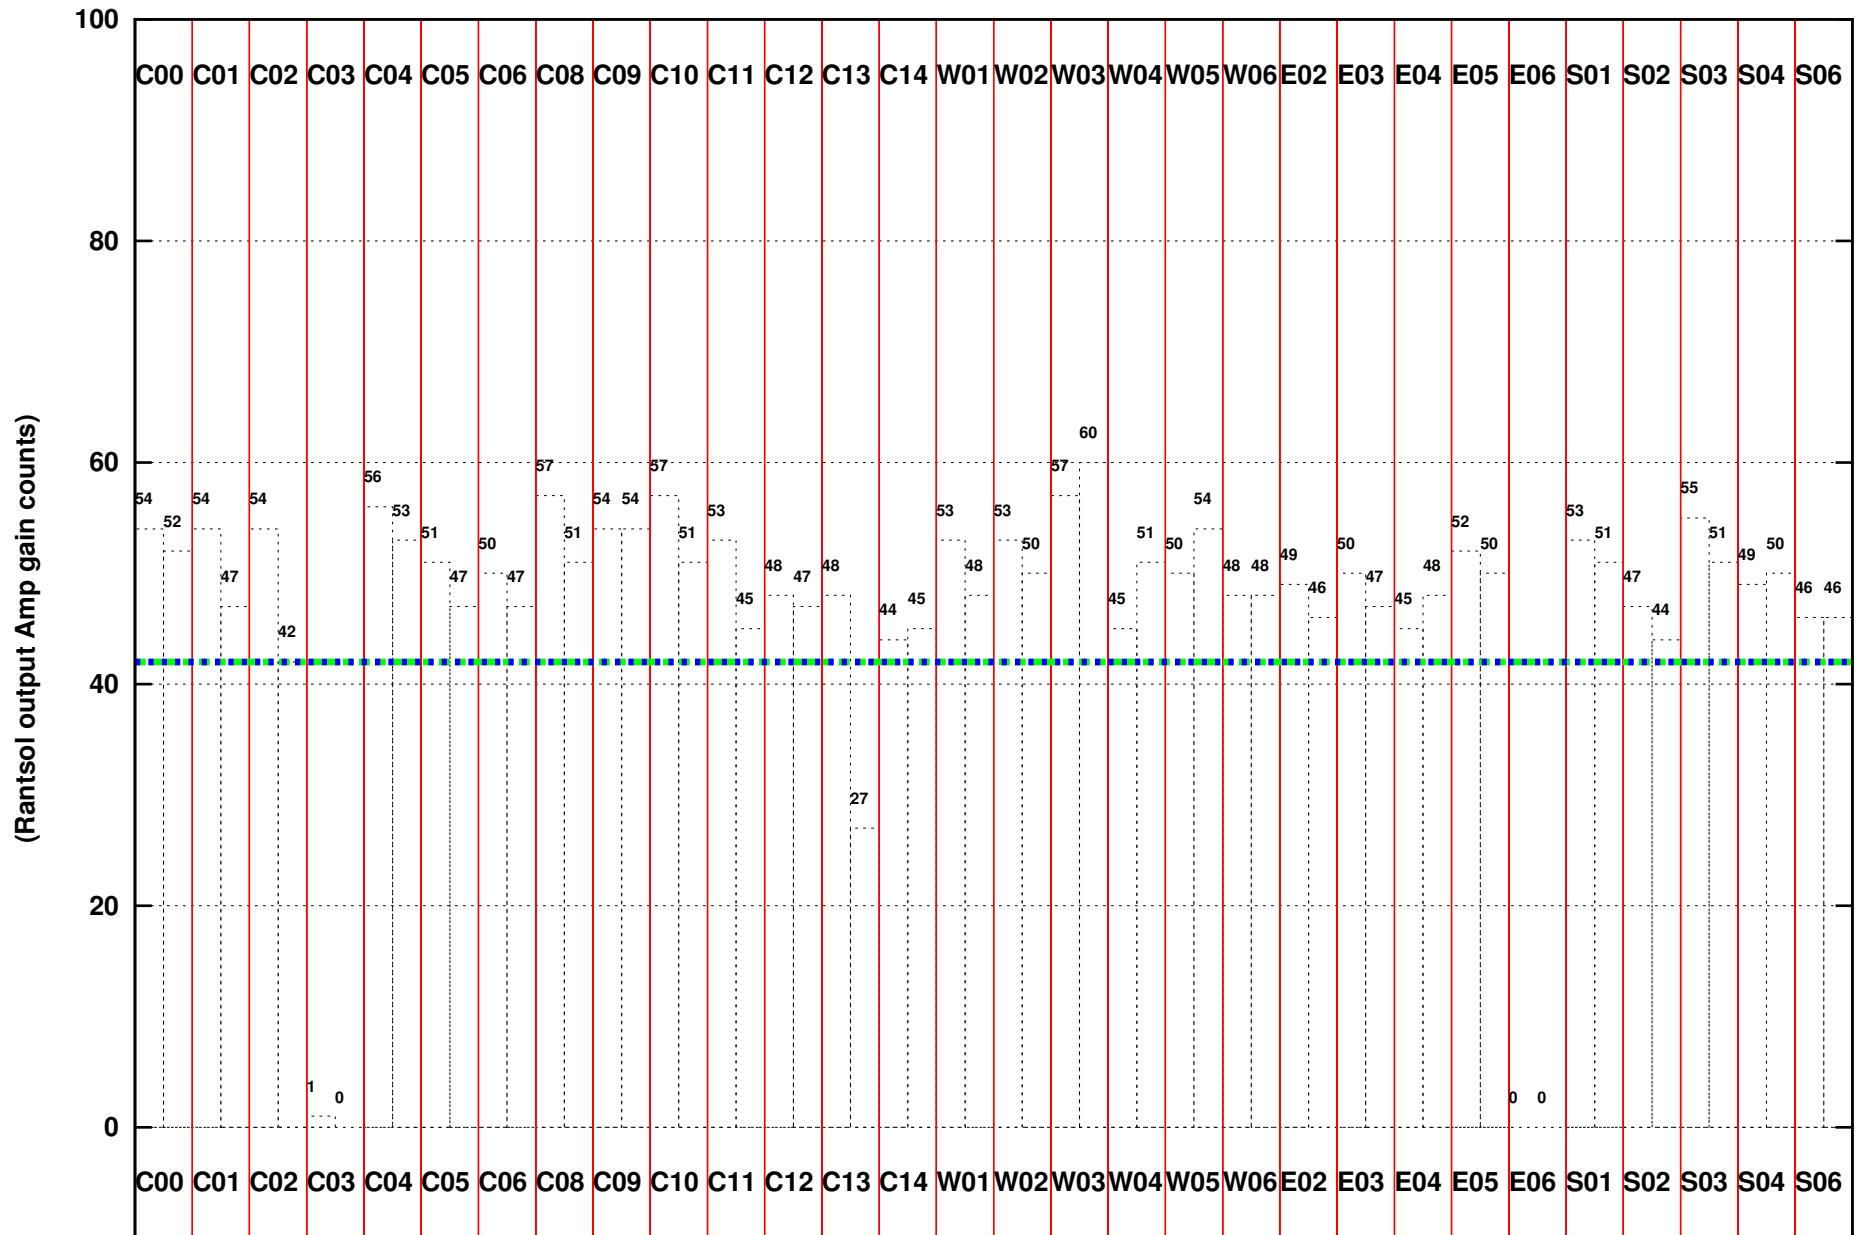

FRINGE STATUS (Rf:1450.000,1450.000 MHz., LO1:1450.000,1450.000 MHz., LO4/5:0.000,0.000 MHz.)

( File:/gwbifrddata/01mar/39\_088\_01mar2021\_gwb.lta, scan:0, chan:1024, Src:3C286, Date:01Mar2021 00:32:12)