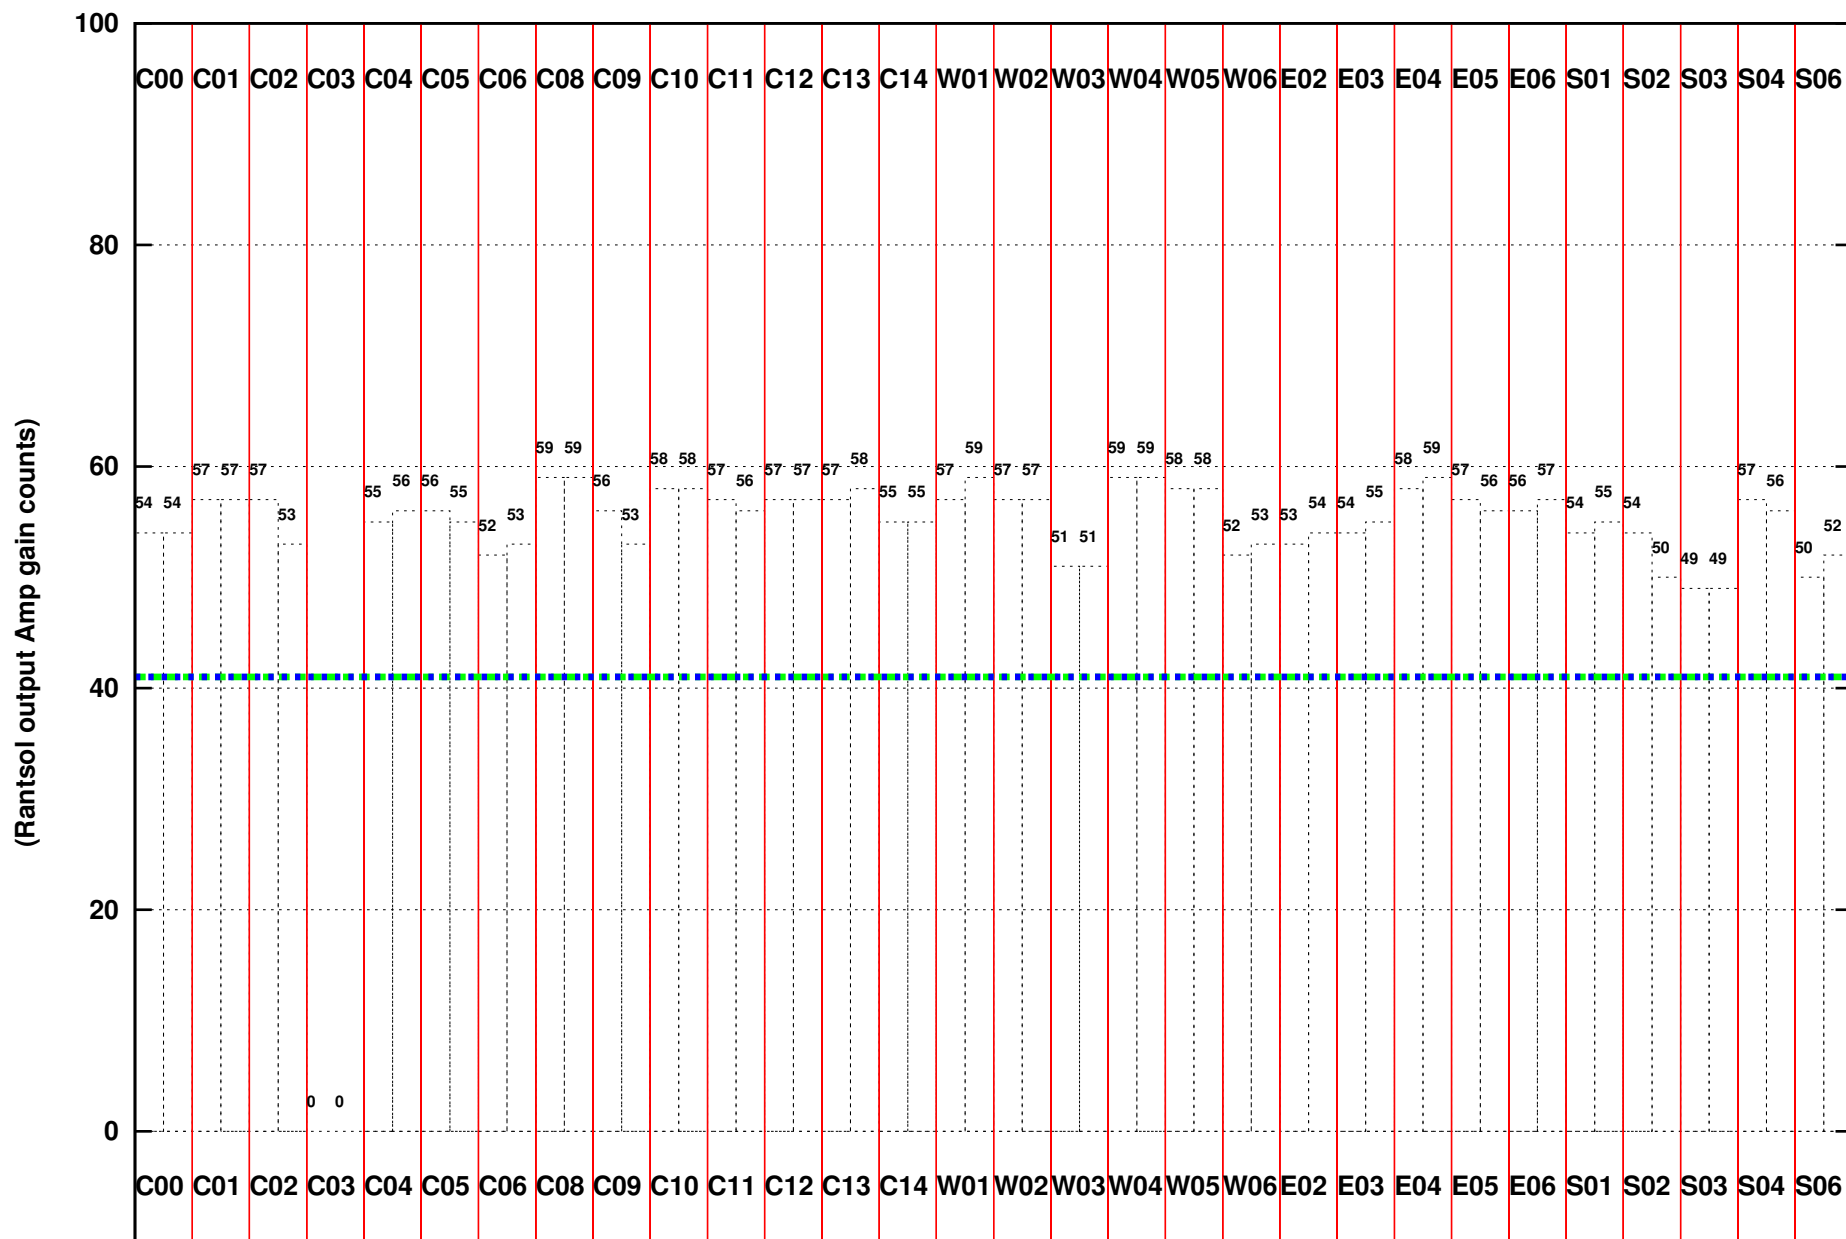

FRINGE STATUS (Rf:550.000,550.000 MHz., LO1:550.000,550.000 MHz., LO4/5:0.000,0.000 MHz.)

(File:/gwbifrddata1/04mar/39_072_04mar2021_gwb.lta, scan:0, chan:1024, Src:3C147, Date:04Mar2021 18:33:51)