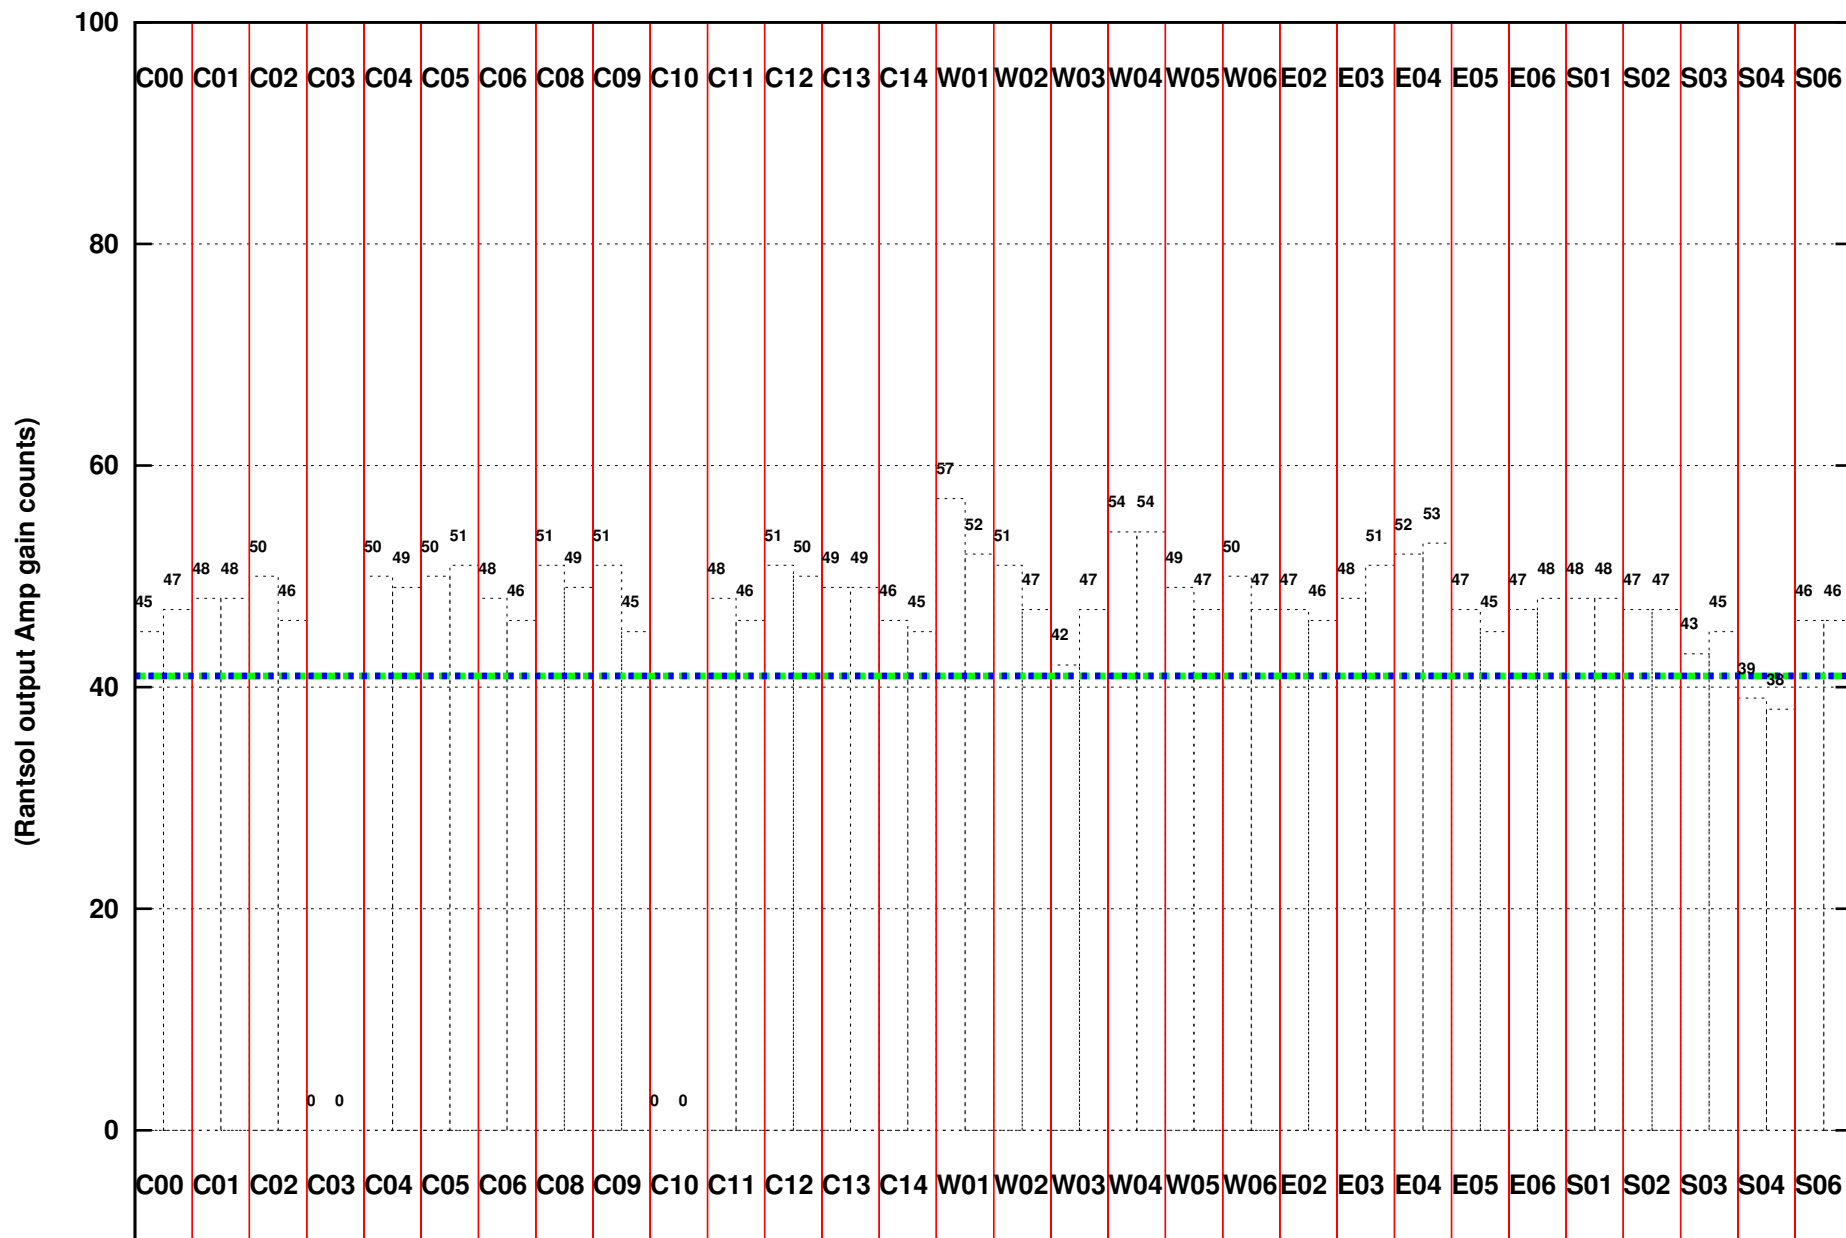

FRINGE STATUS (Rf:591.000,591.000 MHz., LO1:540.000,540.000 MHz., LO4/5:149.000,156.000 MHz.)

(File:/gsbifrddata1/04mar/39_063_04mar2021_gsb.lta, scan:0, chan:256, Src:3C147, Date:04Mar2021 22:13:04)