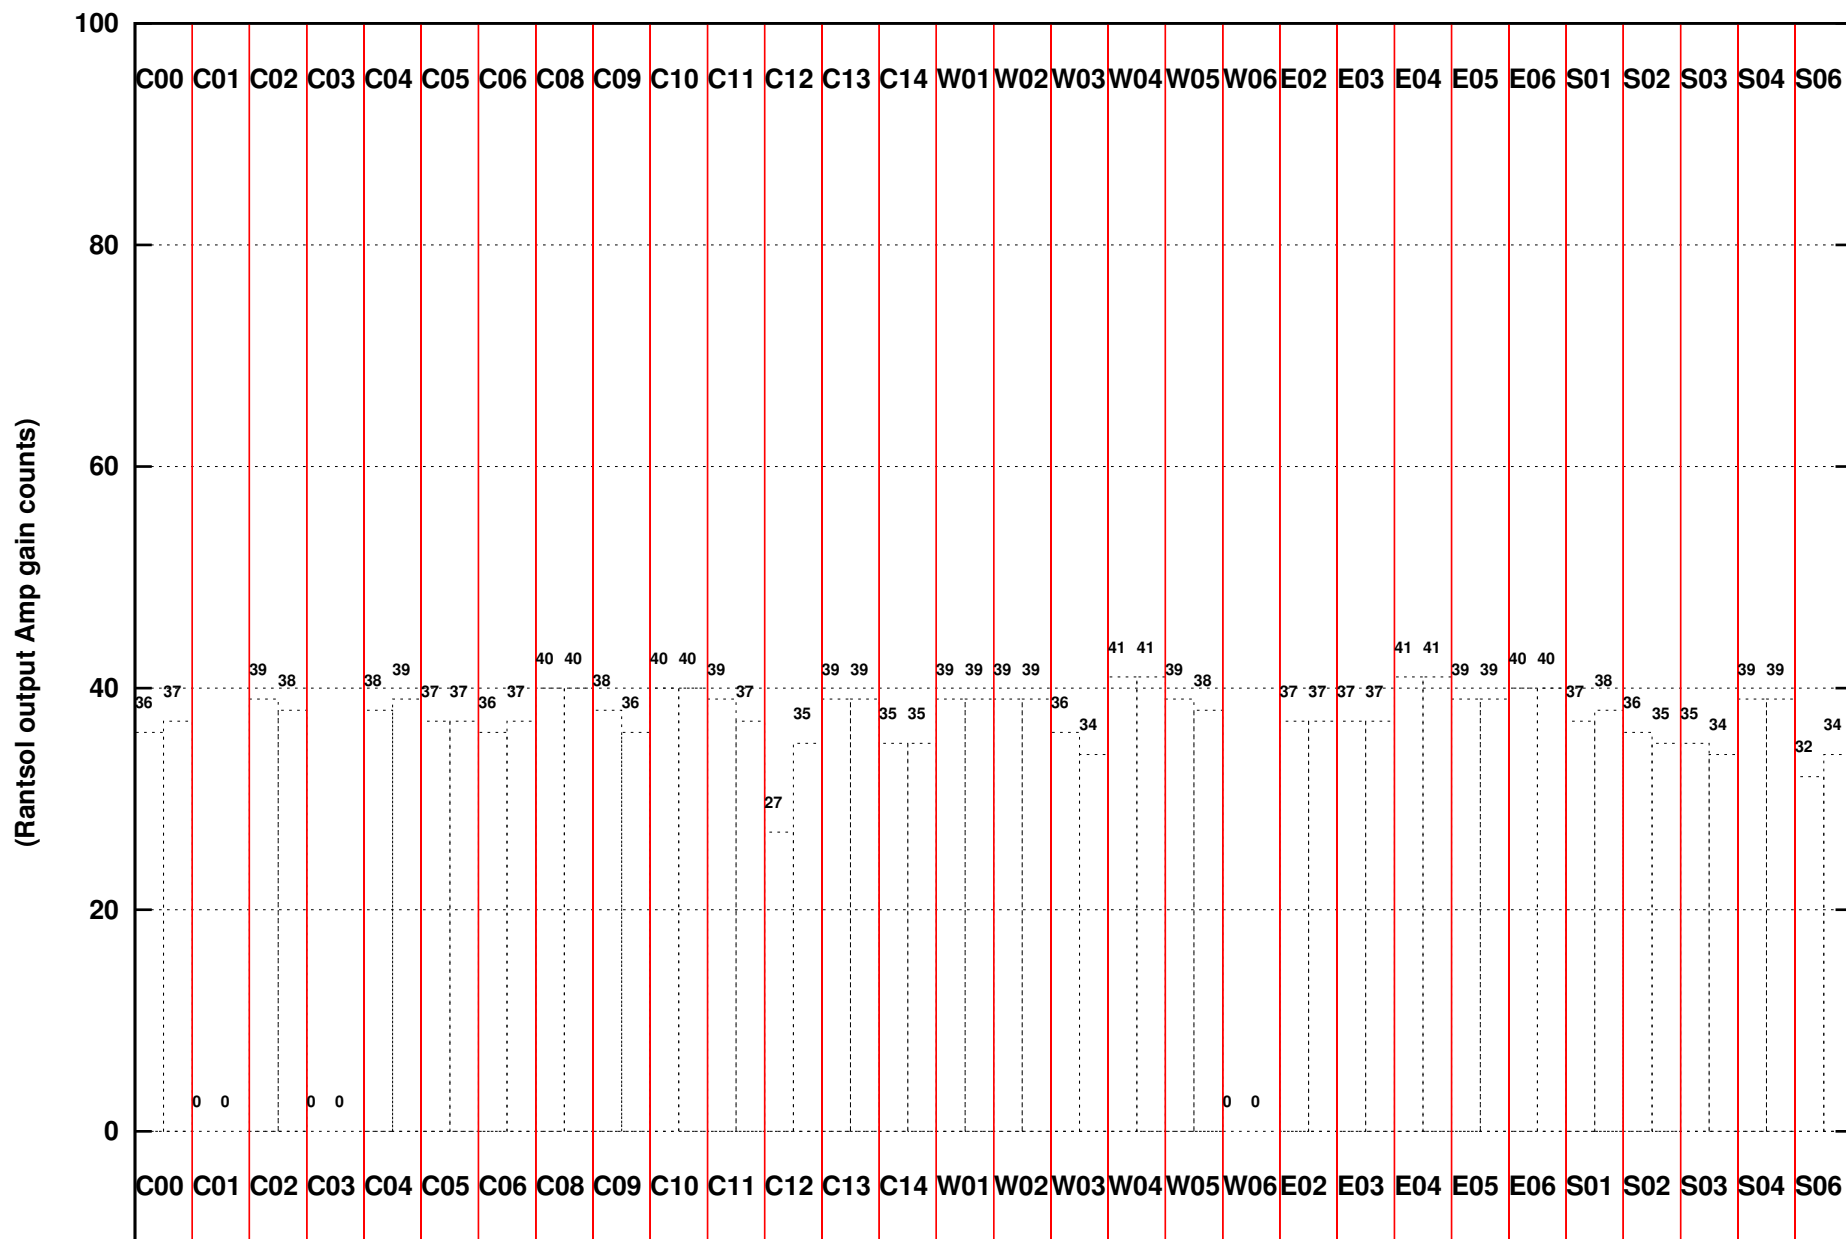

FRINGE STATUS (Rf:550.000,550.000 MHz., LO1:550.000,550.000 MHz., LO4/5:0.000,0.000 MHz.)

(File:/gwbifrddata1/06mar/39_061_06mar2021_gwb.lta, scan:0, chan:2048, Src:1154-350, Date:06Mar2021 00:48:00)