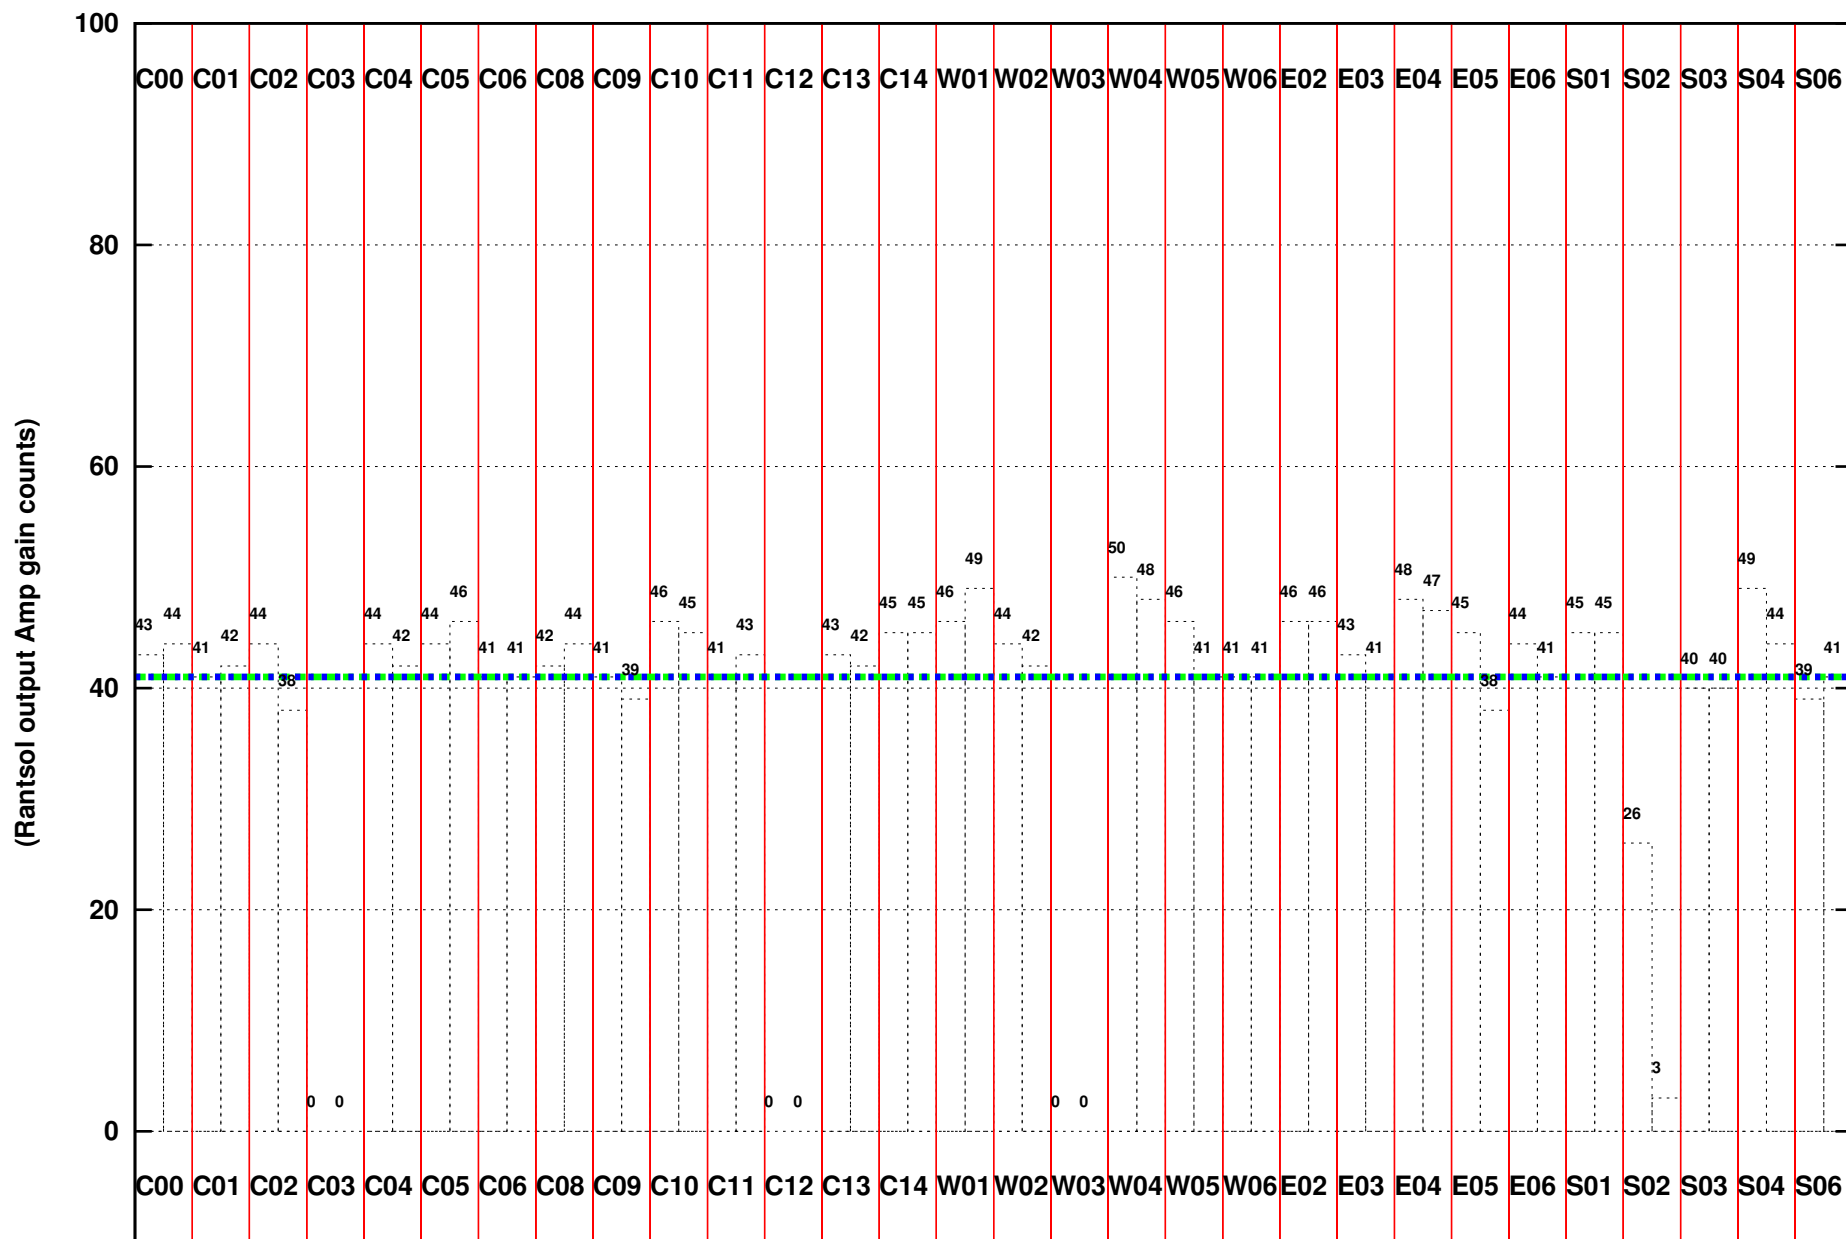

FRINGE STATUS (Rf:550.000,550.000 MHz., LO1:550.000,550.000 MHz., LO4/5:0.000,0.000 MHz.)

(File:/gwbifrddata1/07mar/39_078_07mar2021_gwb.lta, scan:0, chan:1024, Src:3C48, Date:07Mar2021 10:27:58)