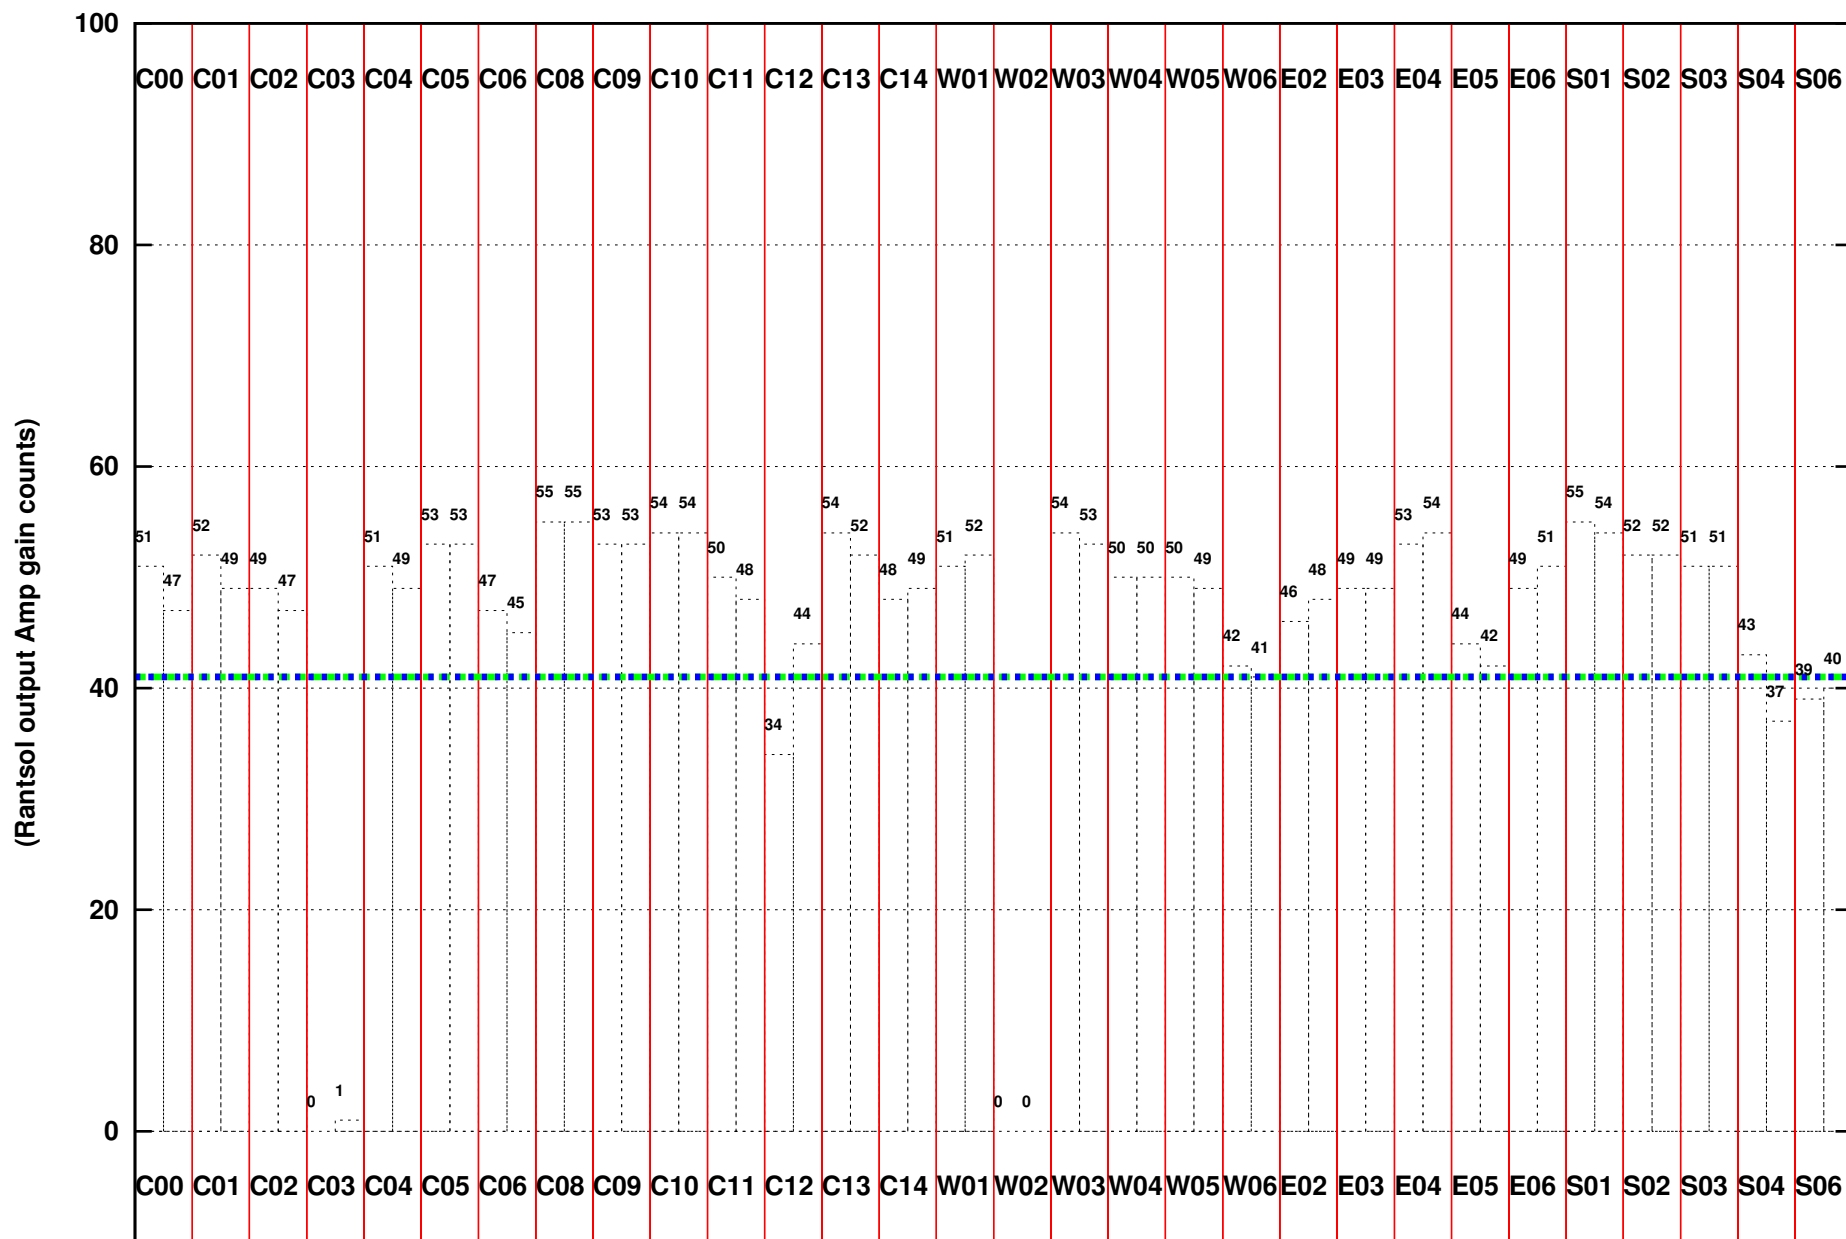

FRINGE STATUS (Rf:515.000,515.000 MHz., LO1:515.000,515.000 MHz., LO4/5:0.000,0.000 MHz.)

(File:/gwbifrdta2/08mar/39_077_08mar2021_10.7s_gwb.lta, scan:0, chan:8192, Src:3C147, Date:08Mar2021 19:45:55)