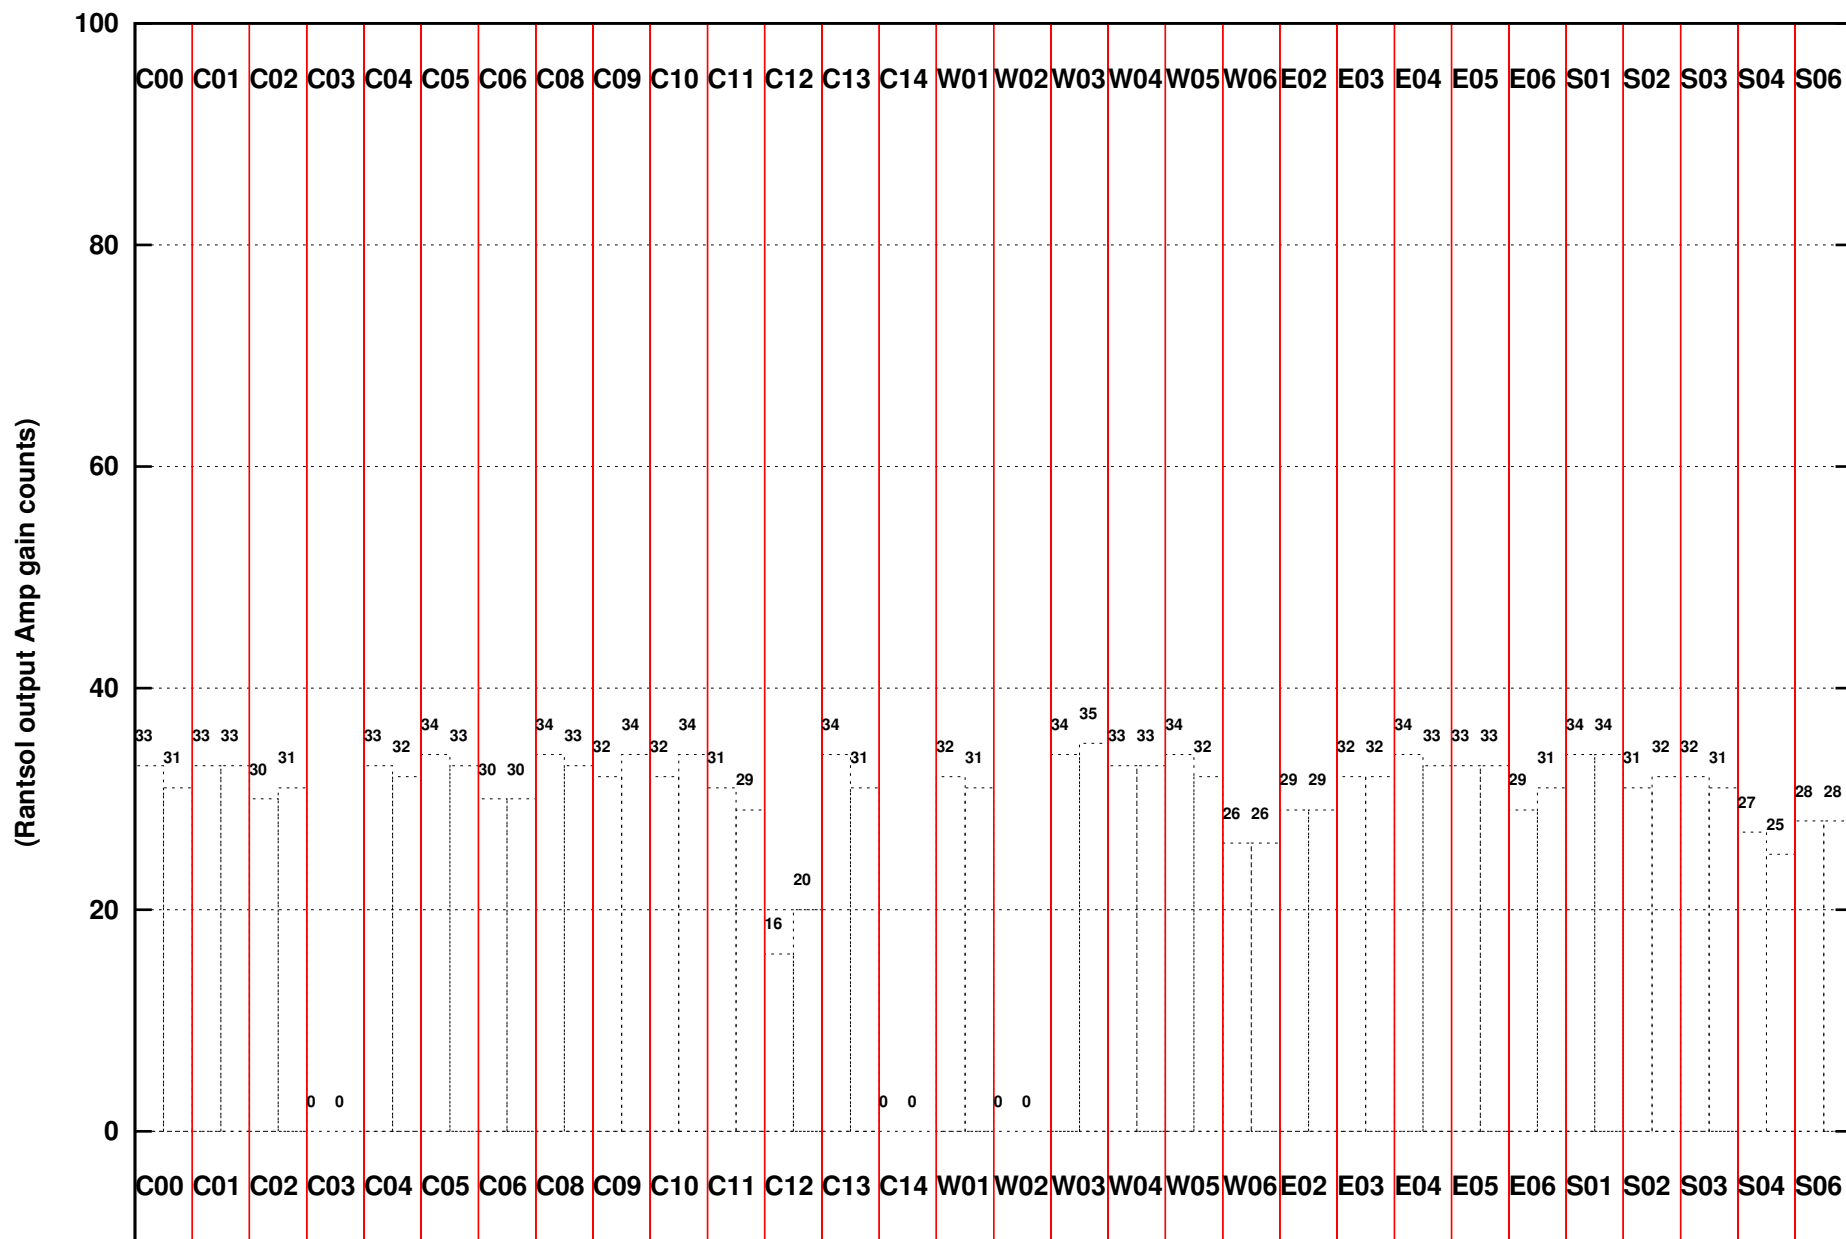

FRINGE STATUS (Rf:500.000,500.000 MHz., LO1:500.000,500.000 MHz., LO4/5:0.000,0.000 MHz.)

( File:/gwbifrddata1/09mar/39\_062\_09mar2021\_gwb.lta, scan:0, chan:2048, Src:1154-350, Date:09Mar2021 01:42:52)