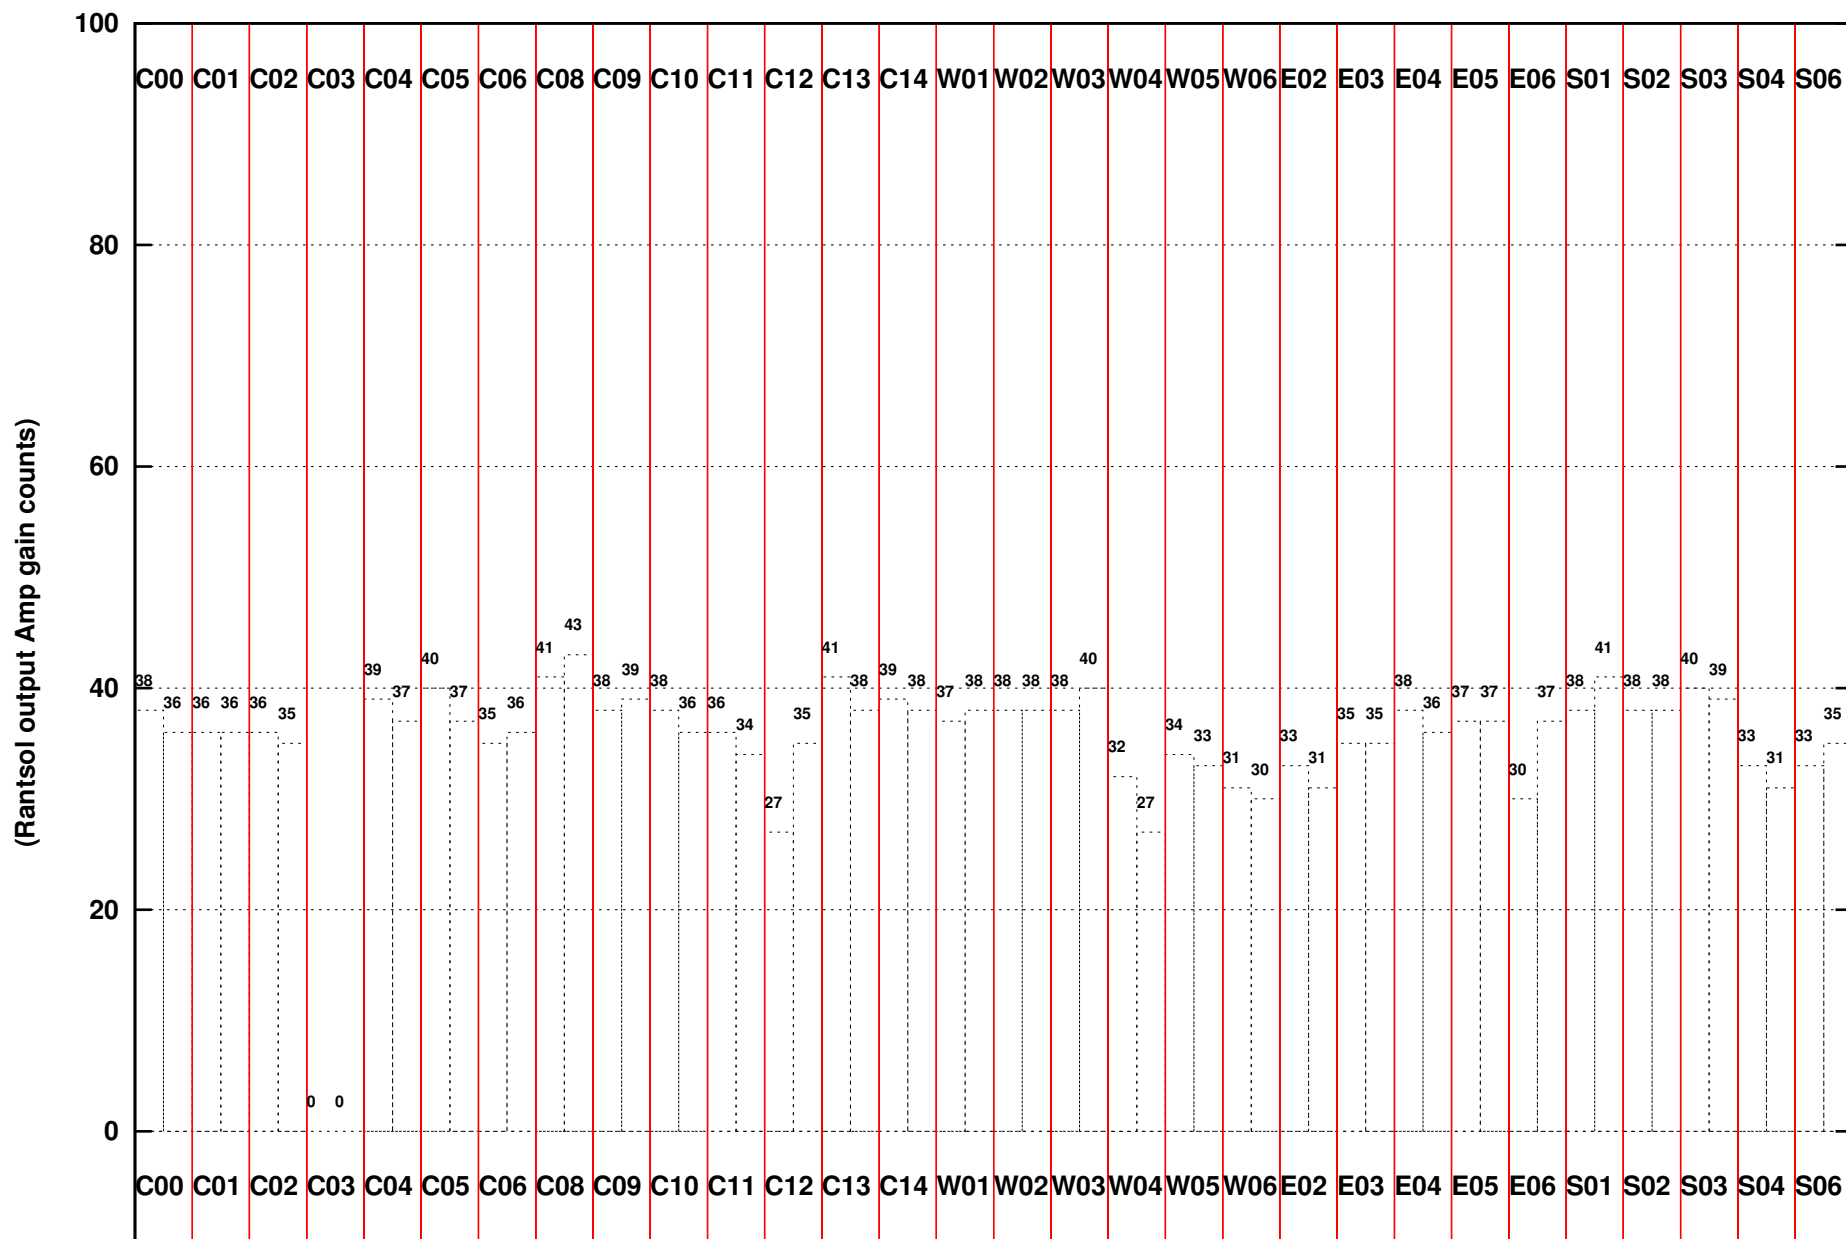

FRINGE STATUS (Rf:500.000,500.000 MHz., LO1:500.000,500.000 MHz., LO4/5:0.000,0.000 MHz.)

( File:/gwbifrddata1/13mar/39\_060\_13mar2021\_gwb.lta, scan:0, chan:2048, Src:2225-049, Date:13Mar2021 10:36:18)