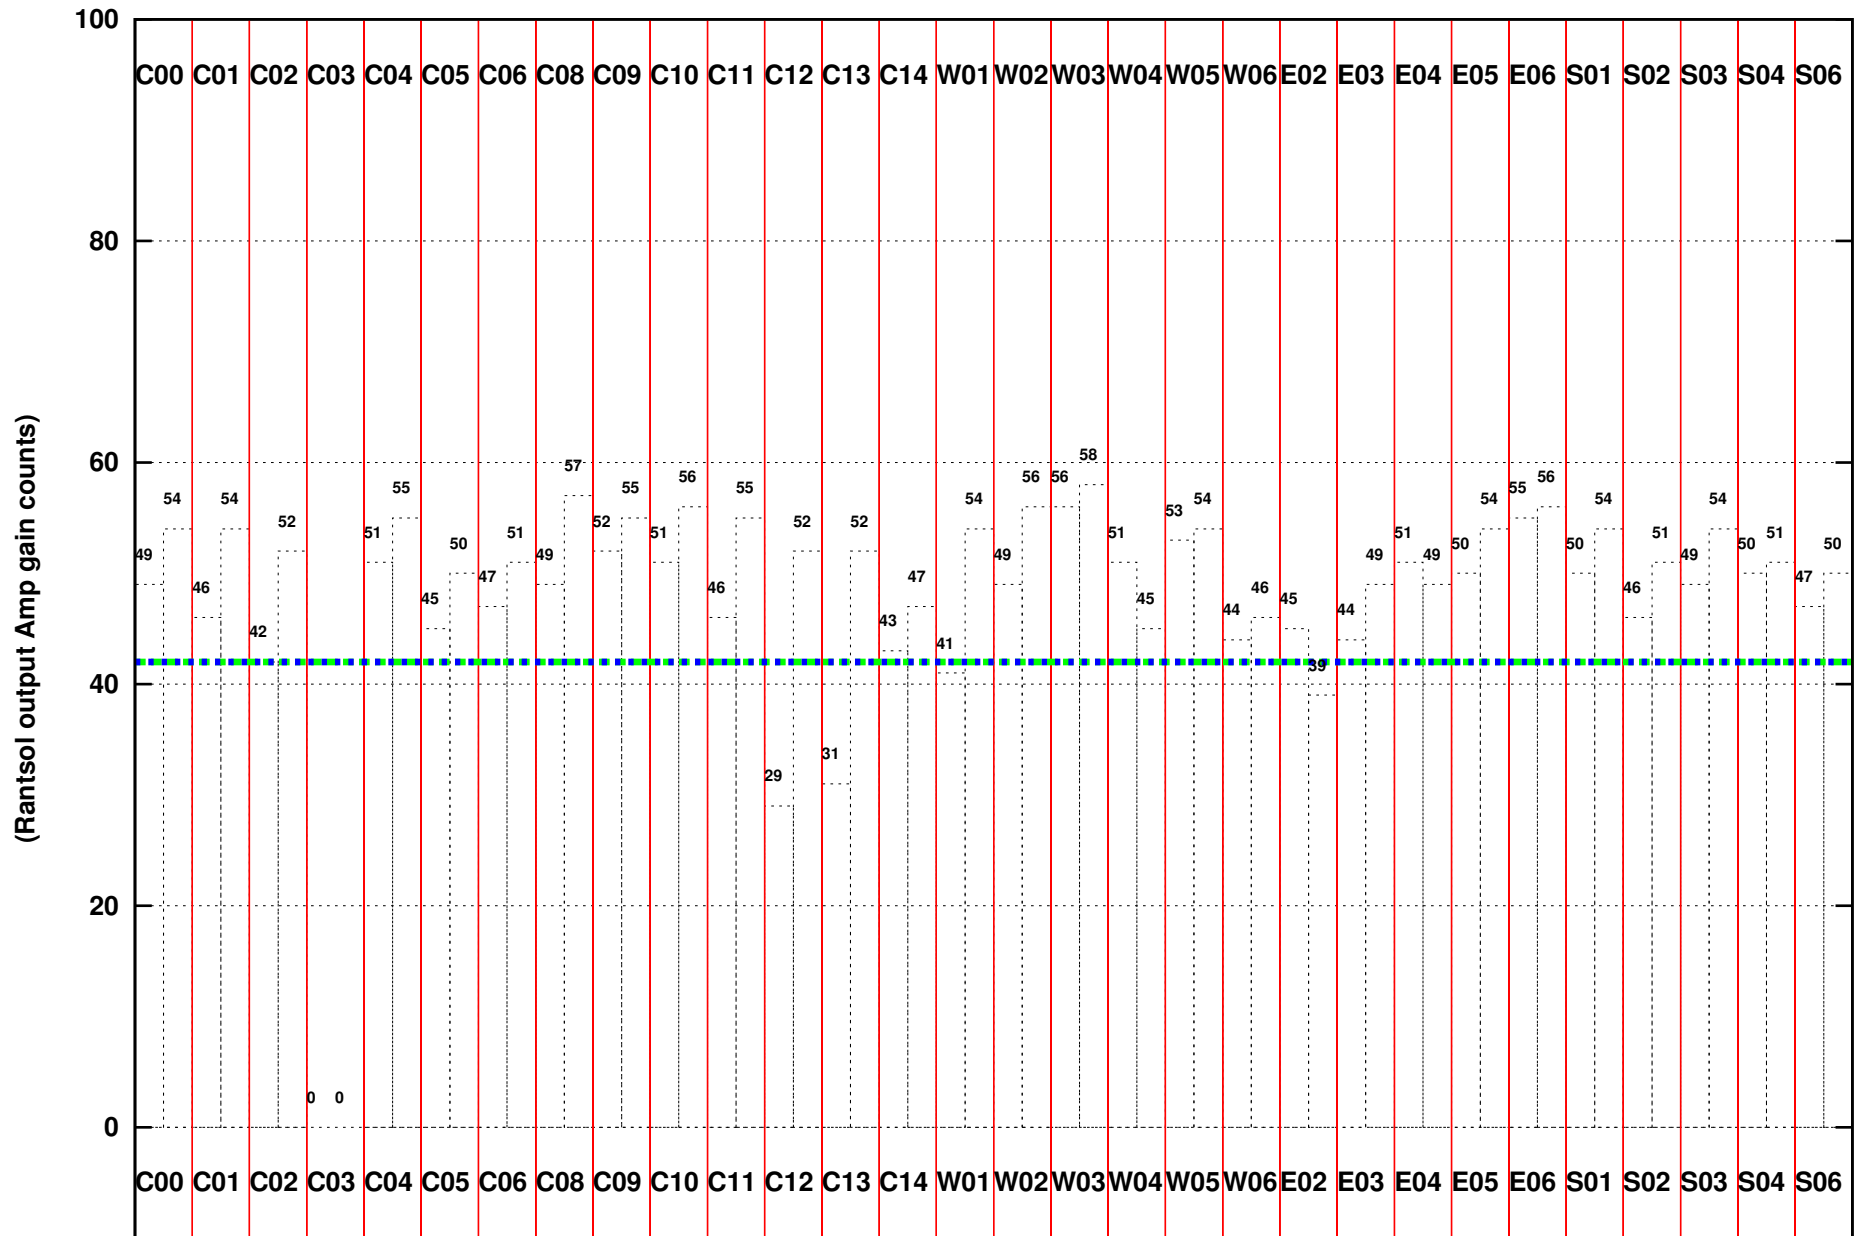

FRINGE STATUS (Rf:1460.000,1460.000 MHz., LO1:1460.000,1460.000 MHz., LO4/5:0.000,0.000 MHz.)

( File:/gwbifrddata2/14mar/39\_064\_14mar2021\_gwb.lta, scan:0, chan:2048, Src:3C286, Date:14Mar2021 05:16:33)