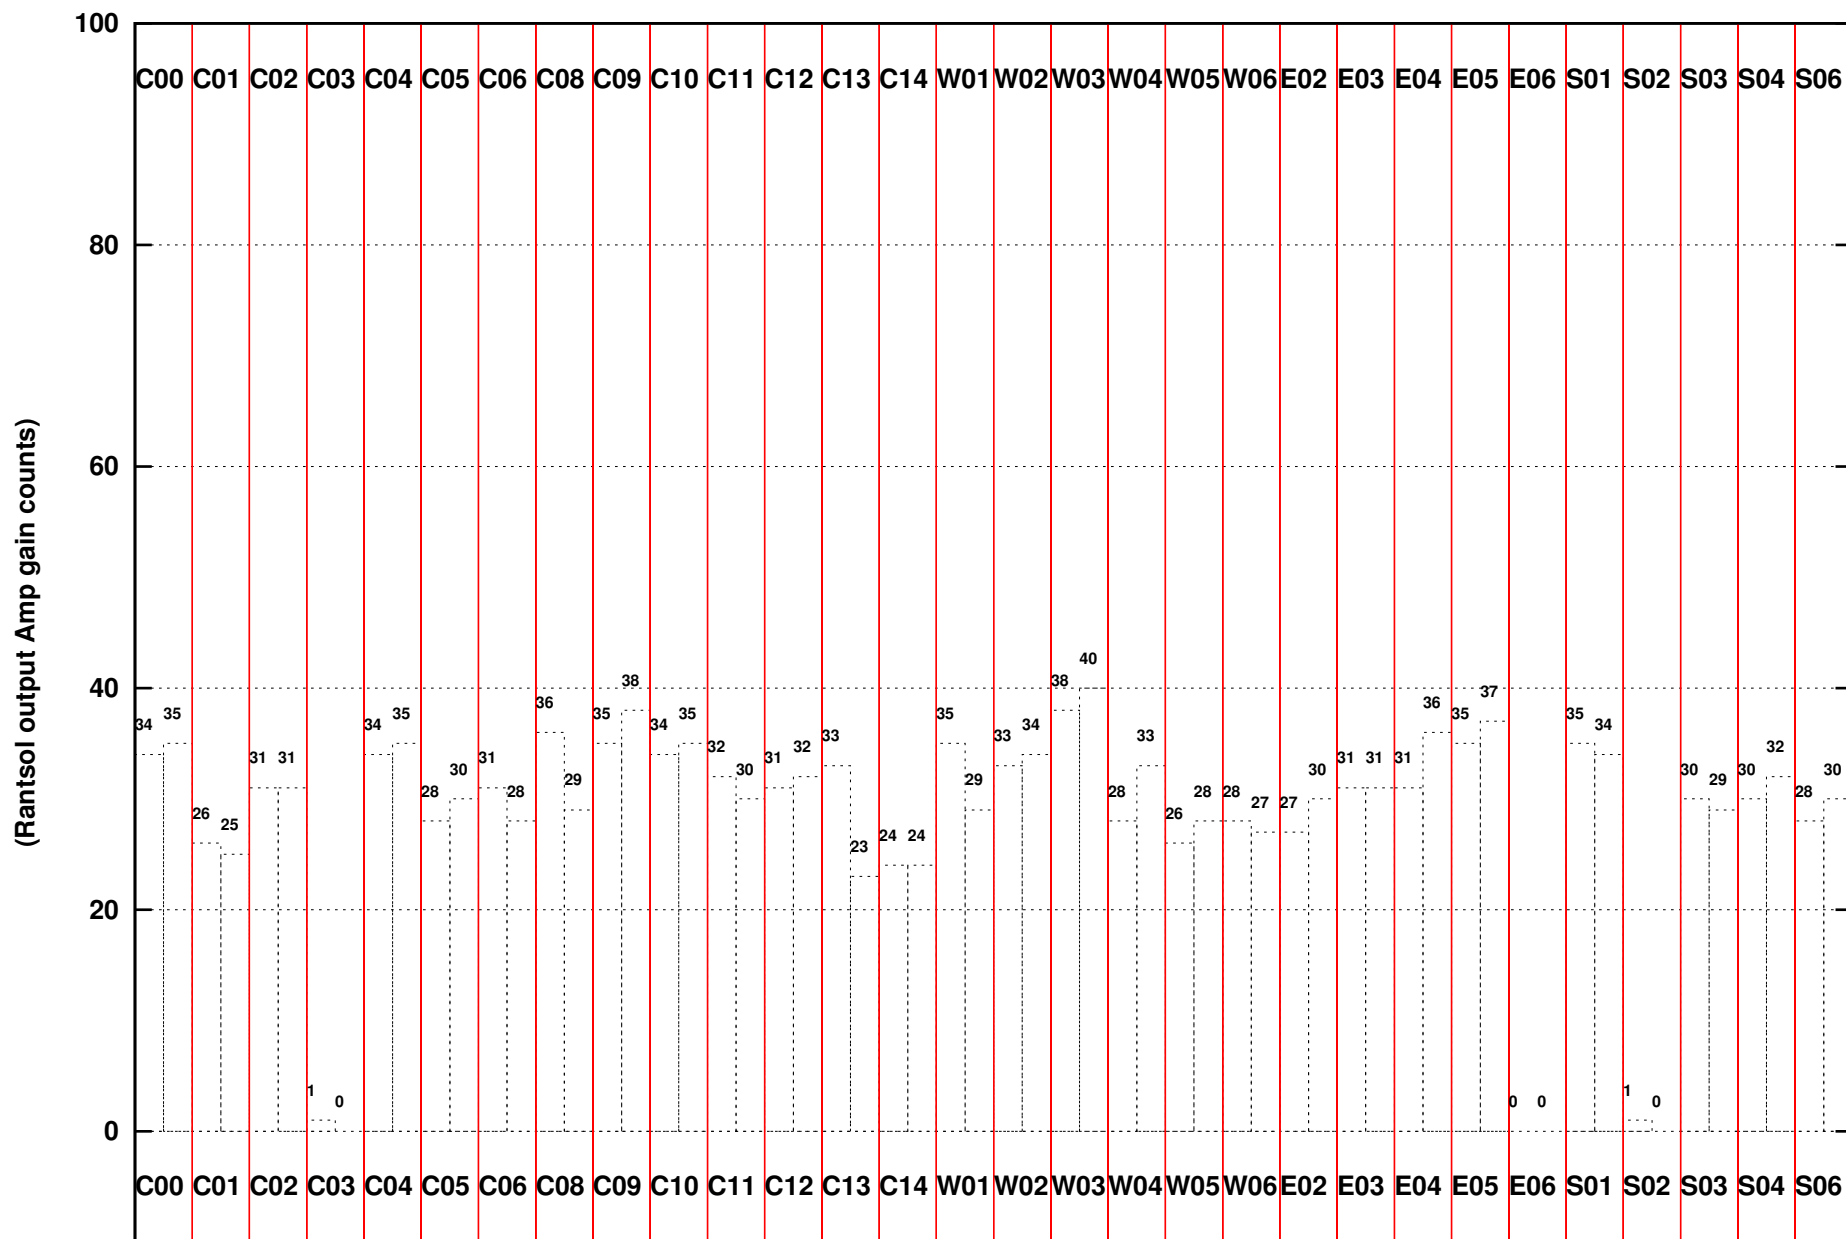

FRINGE STATUS (Rf:1409.000,1409.000 MHz., LO1:1460.000,1460.000 MHz., LO4/5:149.000,156.000 MHz.)

( File:/gsbifrd1/14mar/39\_060\_14mar2021\_gsb.lta, scan:0, chan:256, Src:2225-049, Date:14Mar2021 09:19:17)