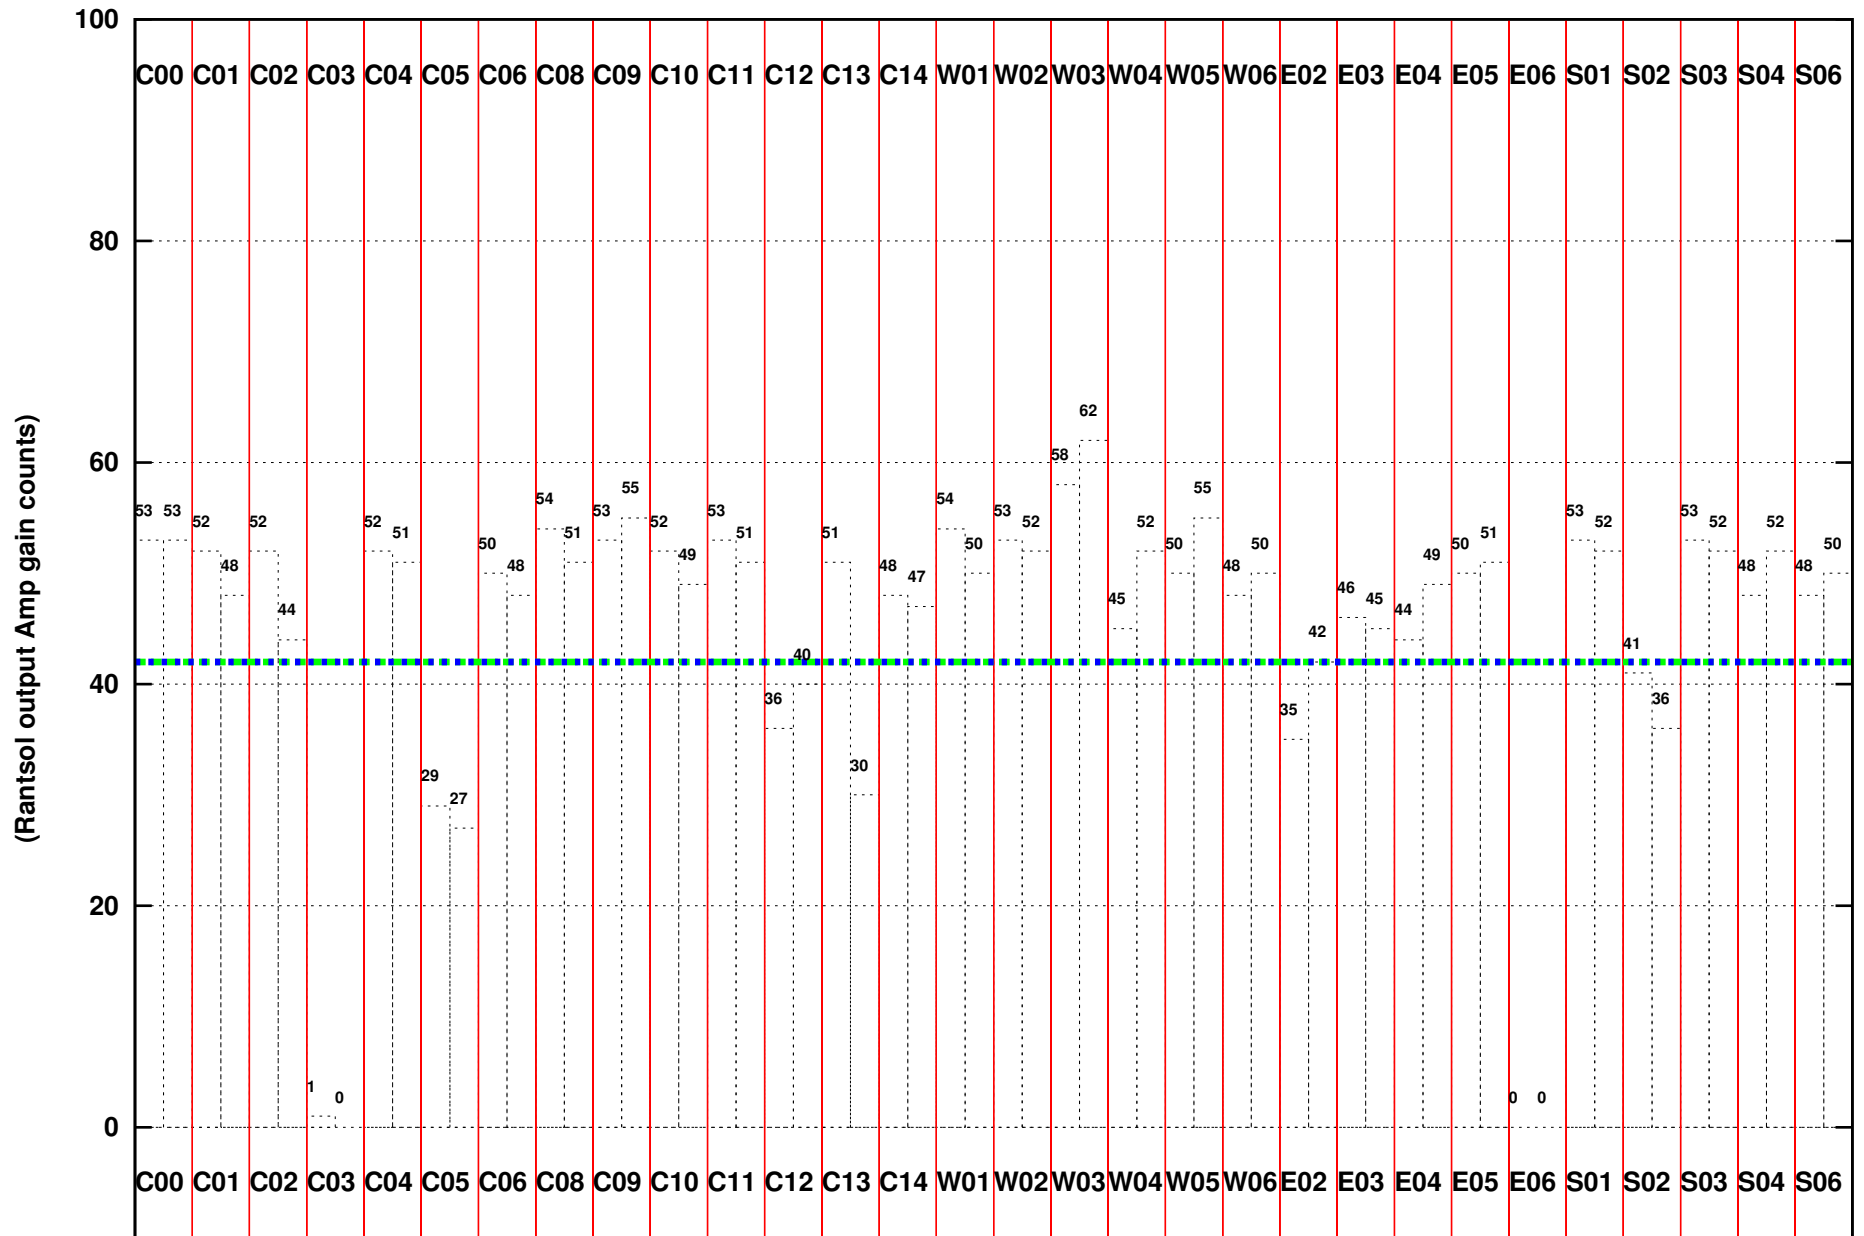

FRINGE STATUS (Rf:1450.000,1450.000 MHz., LO1:1450.000,1450.000 MHz., LO4/5:0.000,0.000 MHz.)

( File:/gwbifrddata2/14mar/39\_038\_14mar2021\_gwb.lta, scan:0, chan:1024, Src:3C147, Date:14Mar2021 19:52:44)