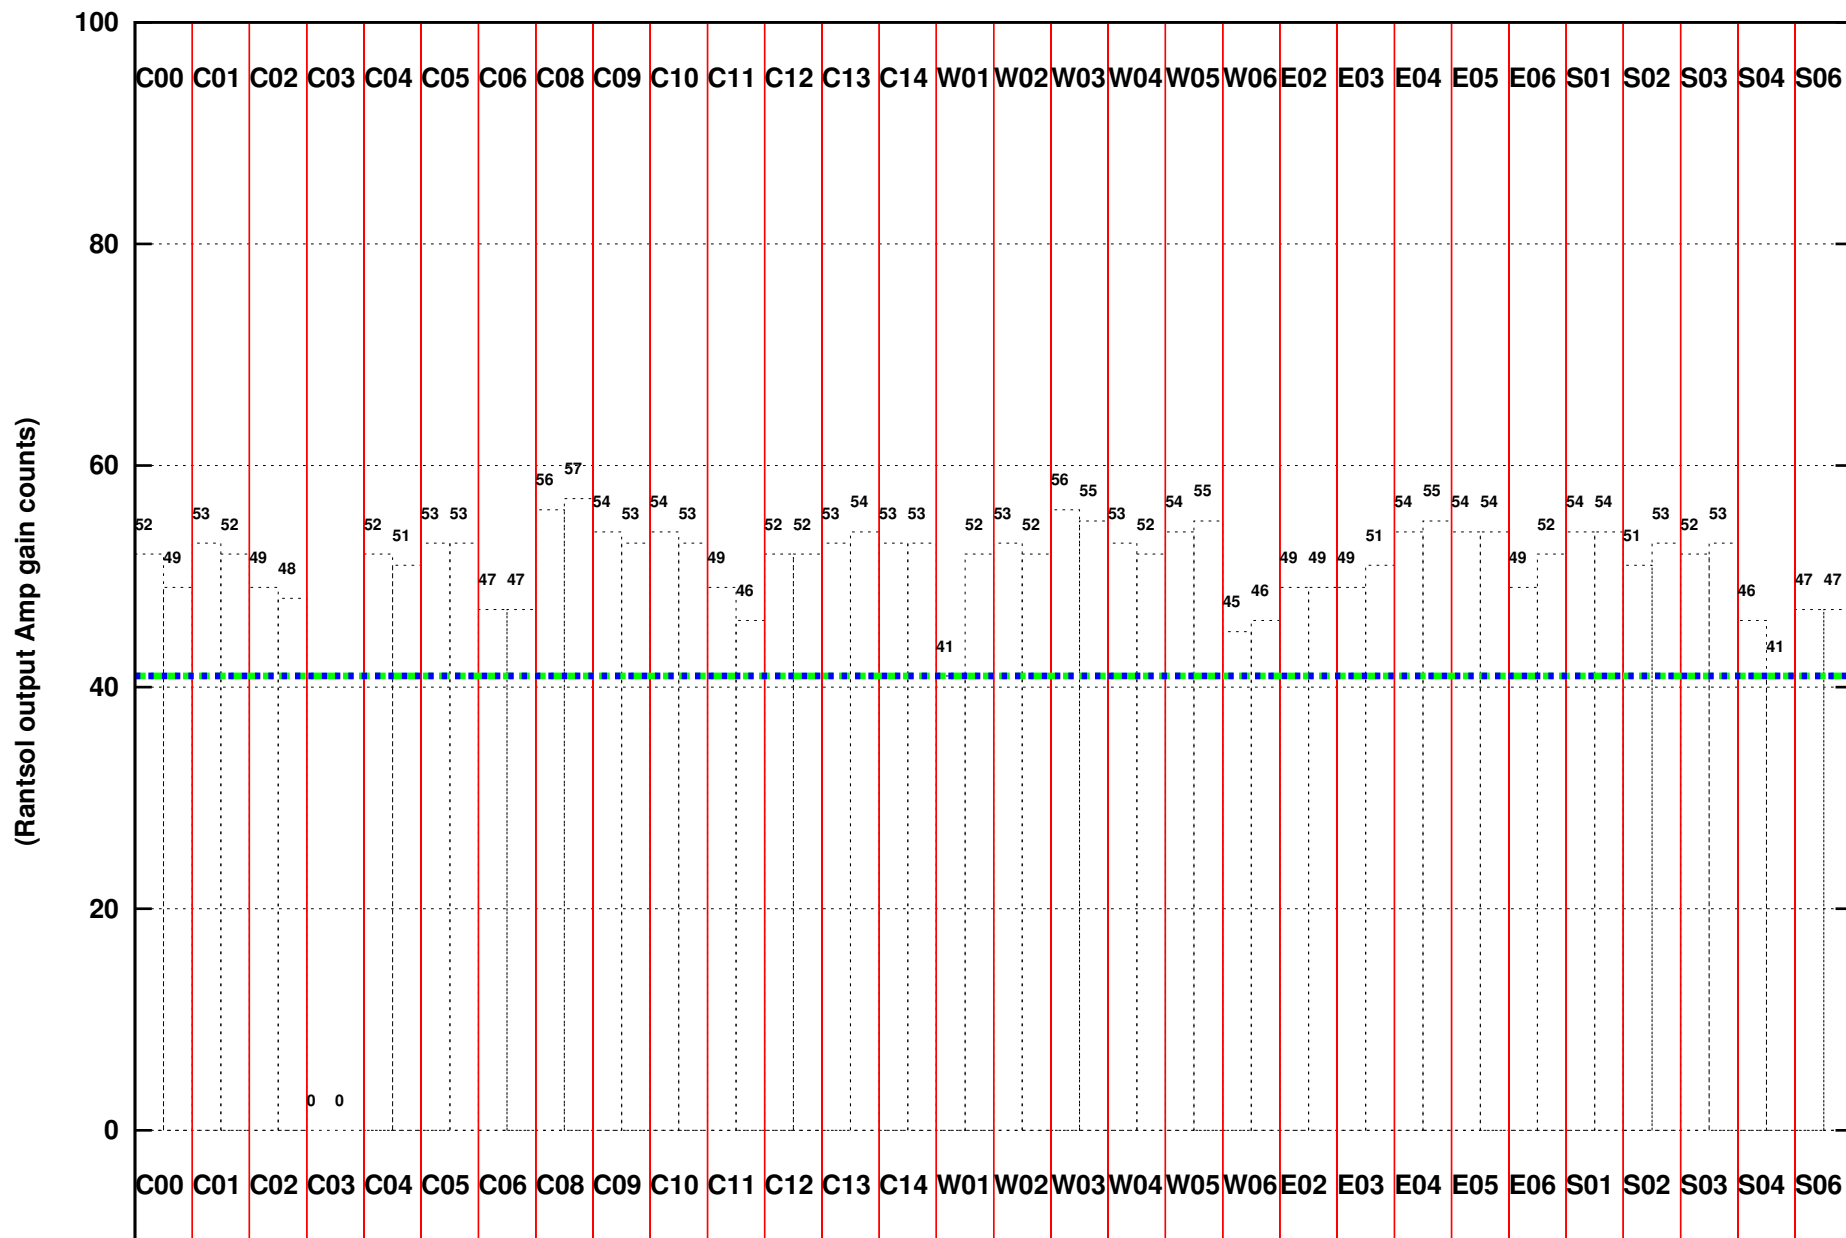

FRINGE STATUS (Rf:515.000,515.000 MHz., LO1:515.000,515.000 MHz., LO4/5:0.000,0.000 MHz.)

(File:/gwbifrdta1/15mar/39_077_15mar2021_10.7s_gwb.lta, scan:0, chan:8192, Src:3C147, Date:15Mar2021 17:54:58)