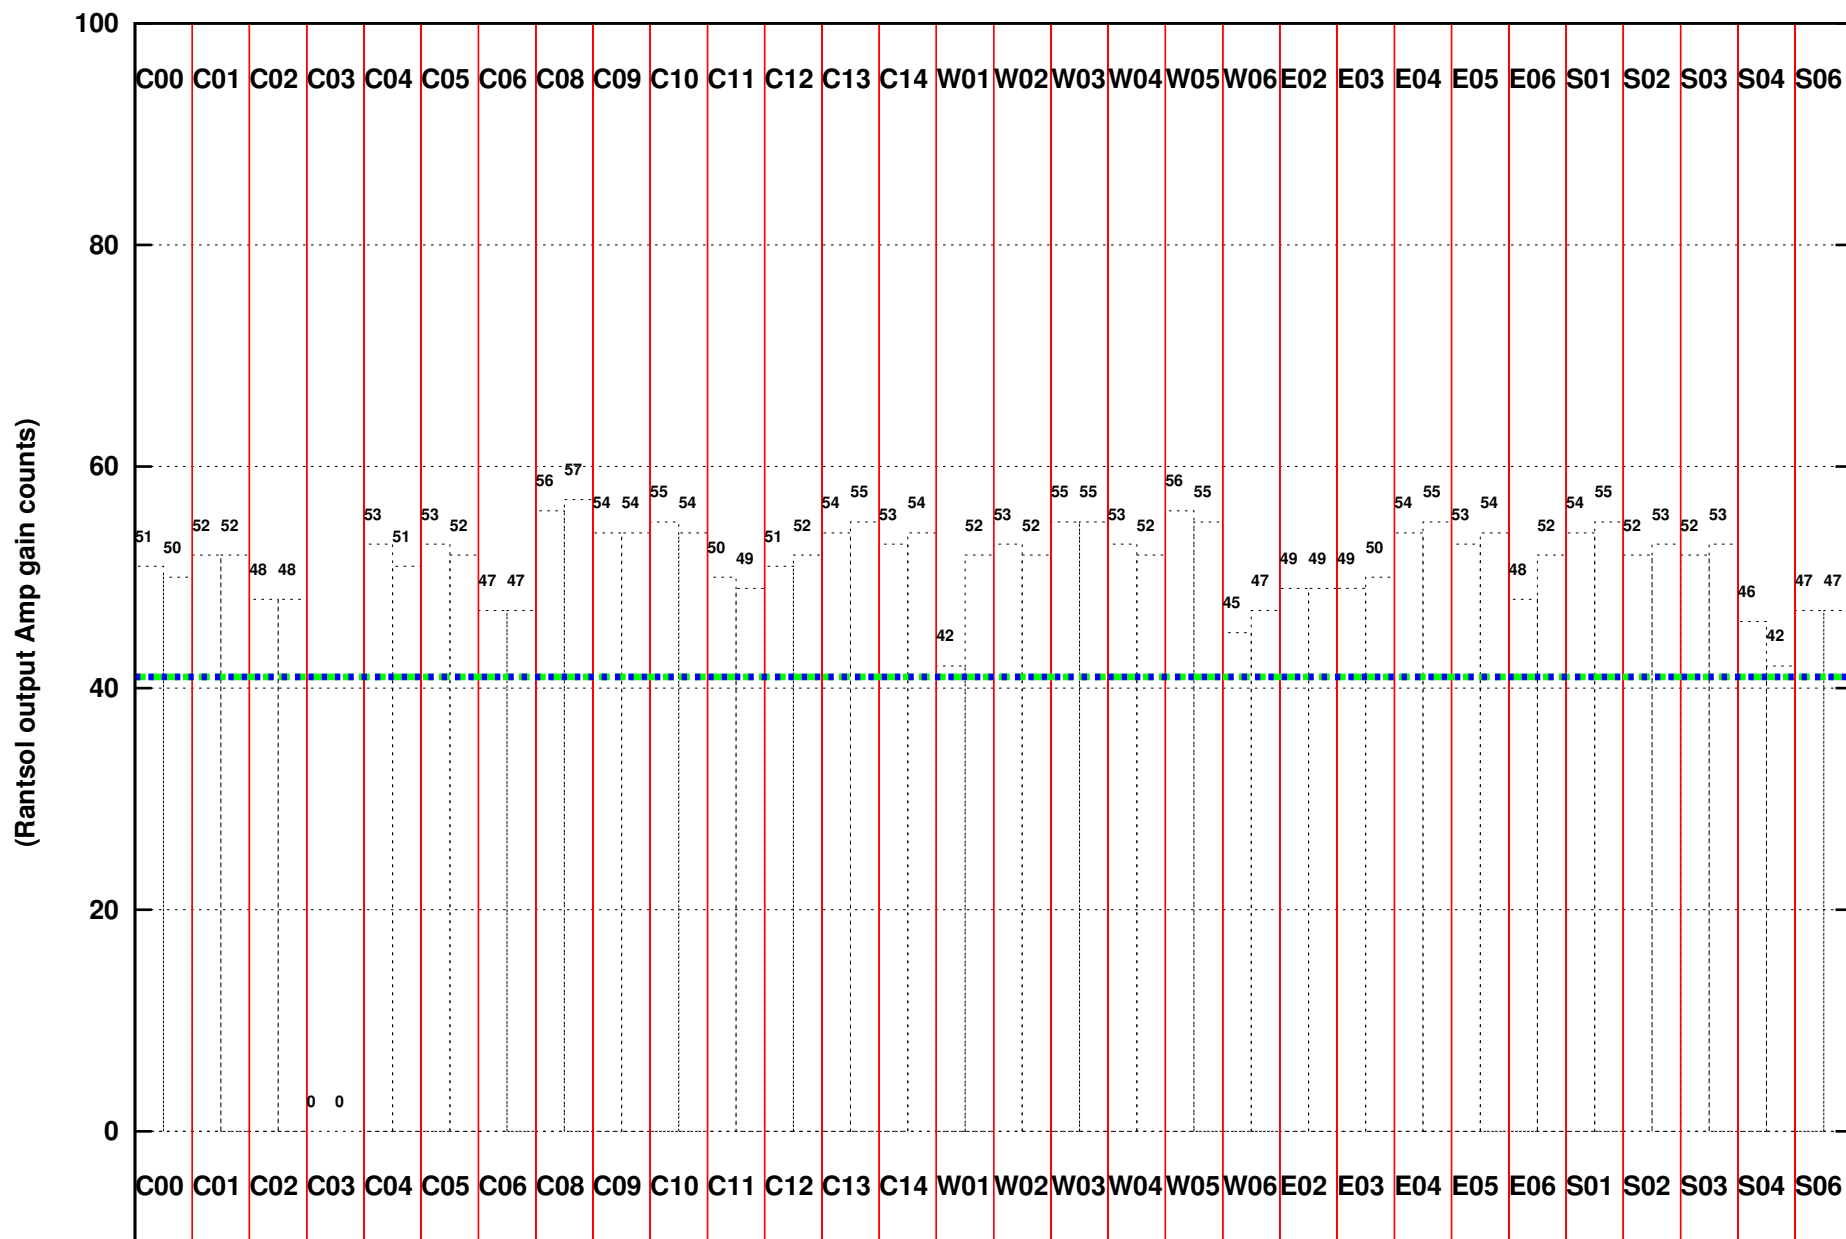

FRINGE STATUS (Rf:515.000,515.000 MHz., LO1:515.000,515.000 MHz., LO4/5:0.000,0.000 MHz.)

(File:/gwbifrddata2/15mar/39_077_15mar2021_2.6s_gwb.lta, scan:0, chan:8192, Src:3C147, Date:15Mar2021 17:54:58)