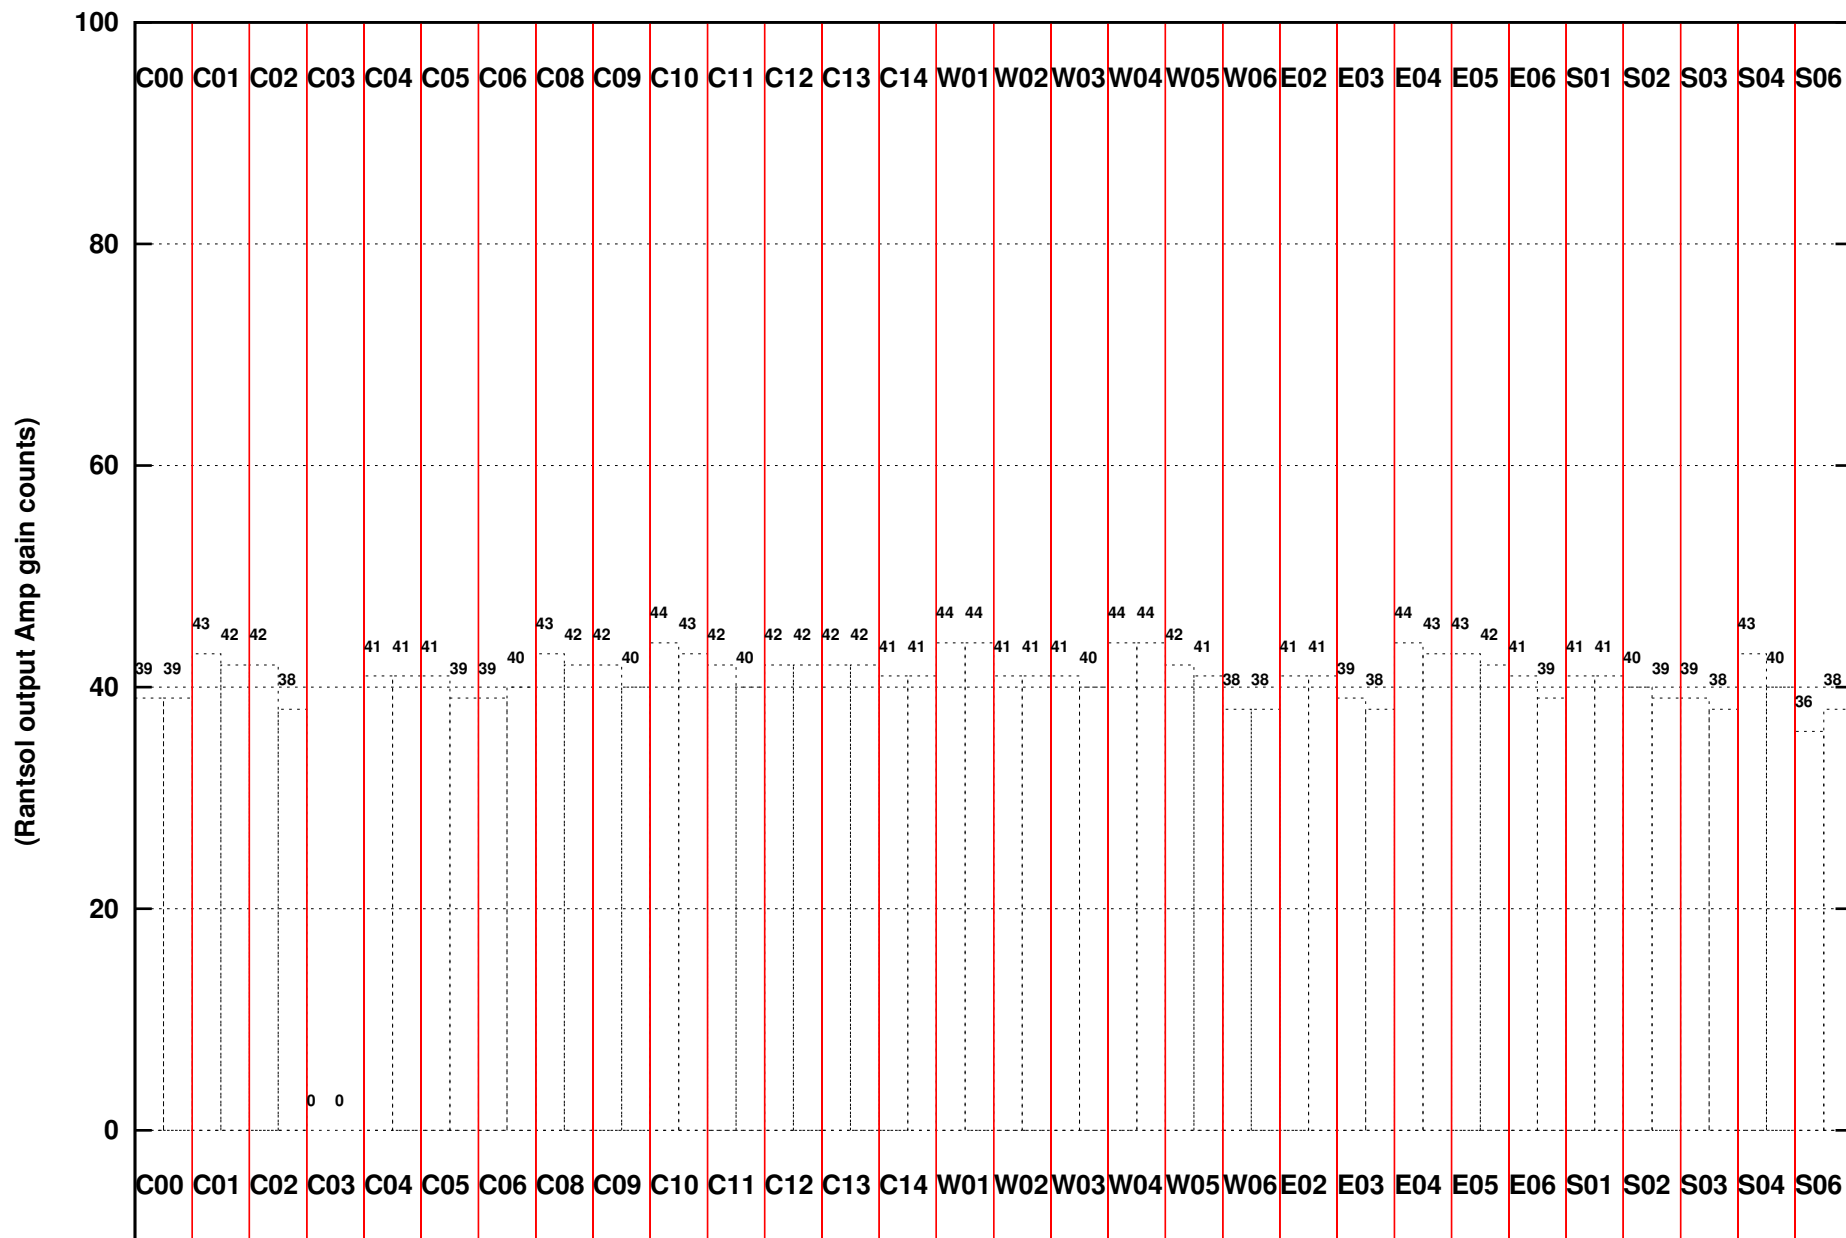

FRINGE STATUS (Rf:550.000,550.000 MHz., LO1:550.000,550.000 MHz., LO4/5:0.000,0.000 MHz.)

(File:/gwbifrddata1/16mar/39_060_16mar2021_gwb.lta, scan:0, chan:2048, Src:2225-049, Date:16Mar2021 09:48:52)