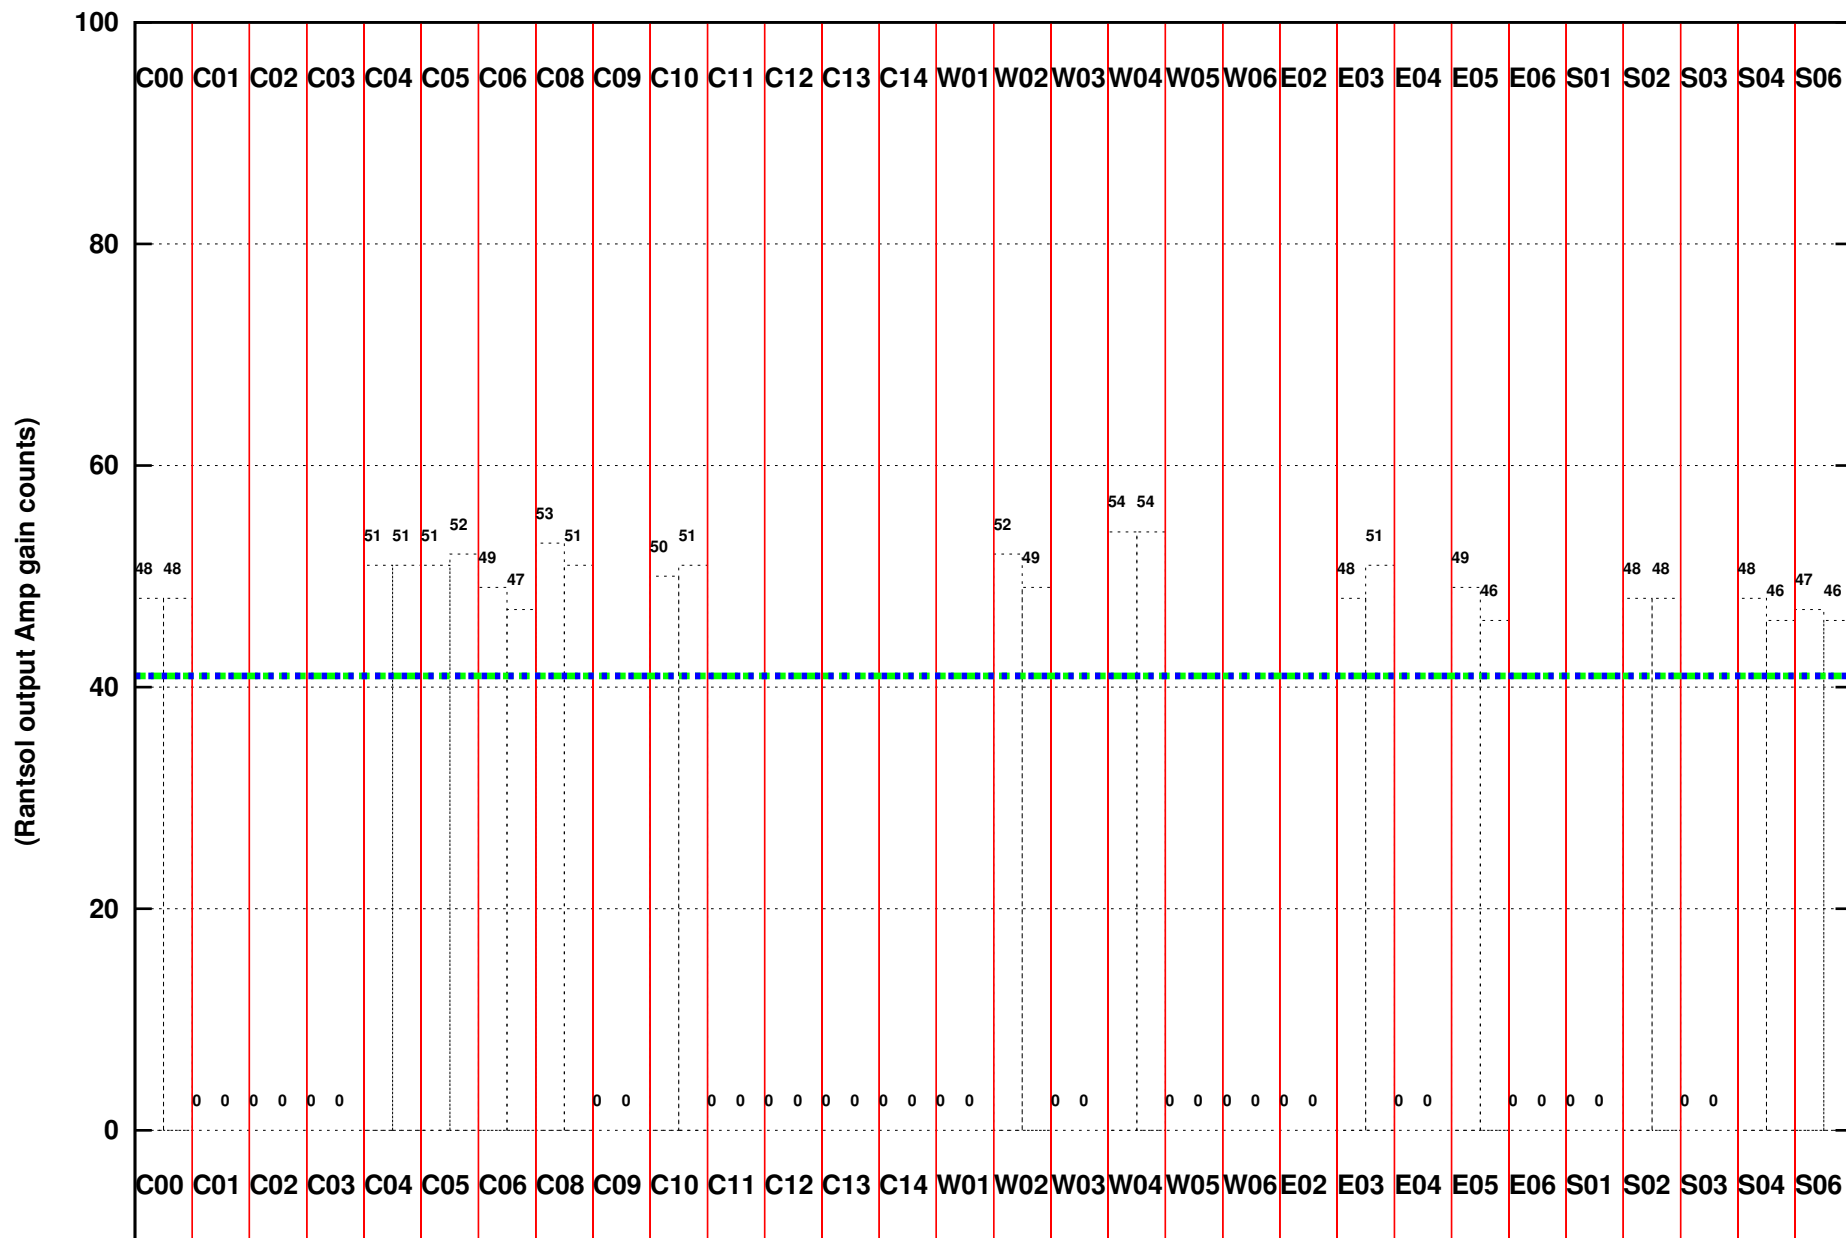

FRINGE STATUS (Rf:591.000,591.000 MHz., LO1:540.000,540.000 MHz., LO4/5:149.000,156.000 MHz.)

(File:/gsbifrdta1/16mar/39_072_16mar2021_b4.lta, scan:4, chan:128, Src:3C48, Date:16Mar2021 13:31:08)