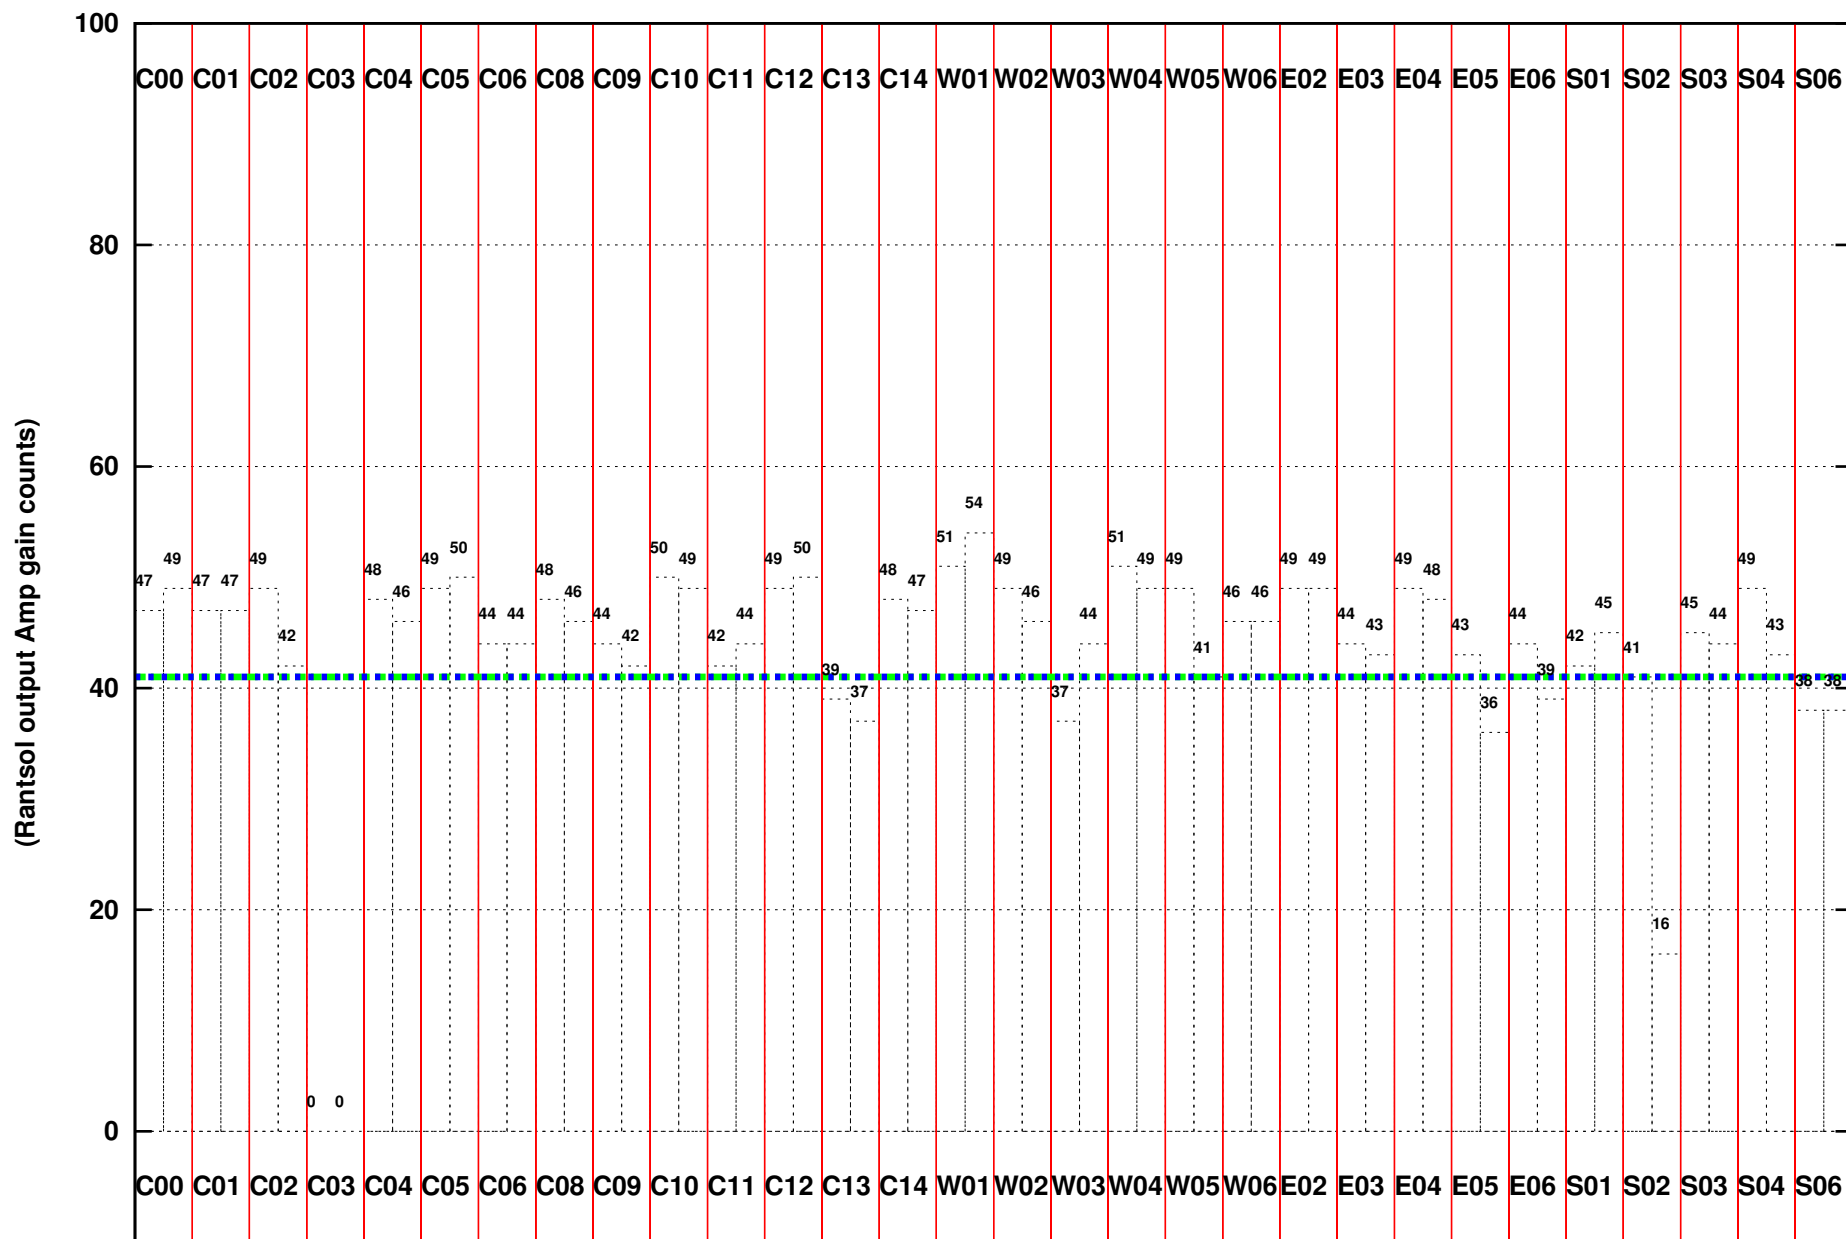

FRINGE STATUS (Rf:550.000,550.000 MHz., LO1:550.000,550.000 MHz., LO4/5:0.000,0.000 MHz.)

( File:/gwbifrddata/17mar/39\_053\_17mar2021\_gwb.lta, scan:0, chan:2048, Src:3C286, Date:17Mar2021 01:04:15)