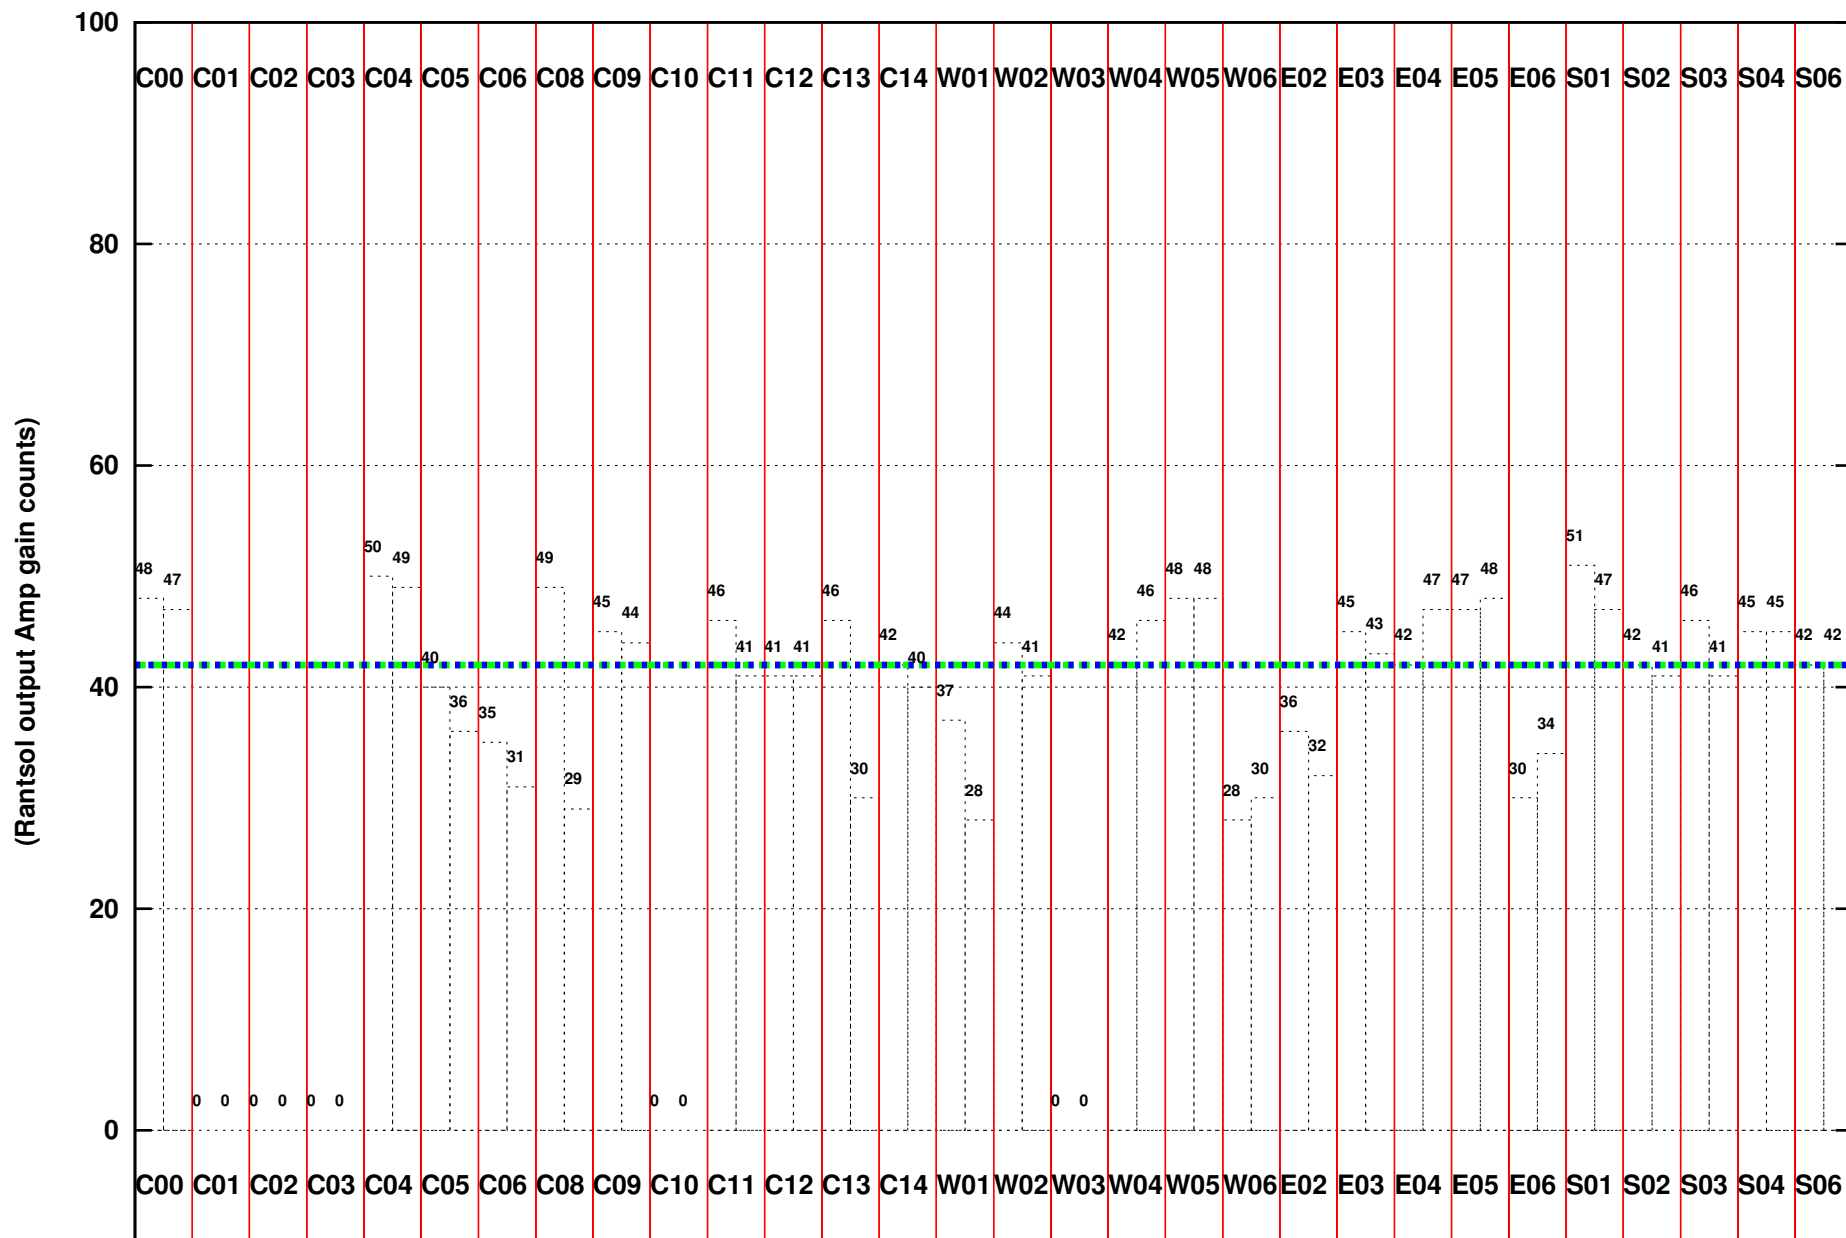

FRINGE STATUS (Rf:1409.000,1409.000 MHz., LO1:1460.000,1460.000 MHz., LO4/5:149.000,156.000 MHz.)

( File:/gsbifrddata1/19mar/39\_078\_19mar2021\_gsb\_b5.lta, scan:0, chan:128, Src:3C286, Date:19Mar2021 06:20:38)