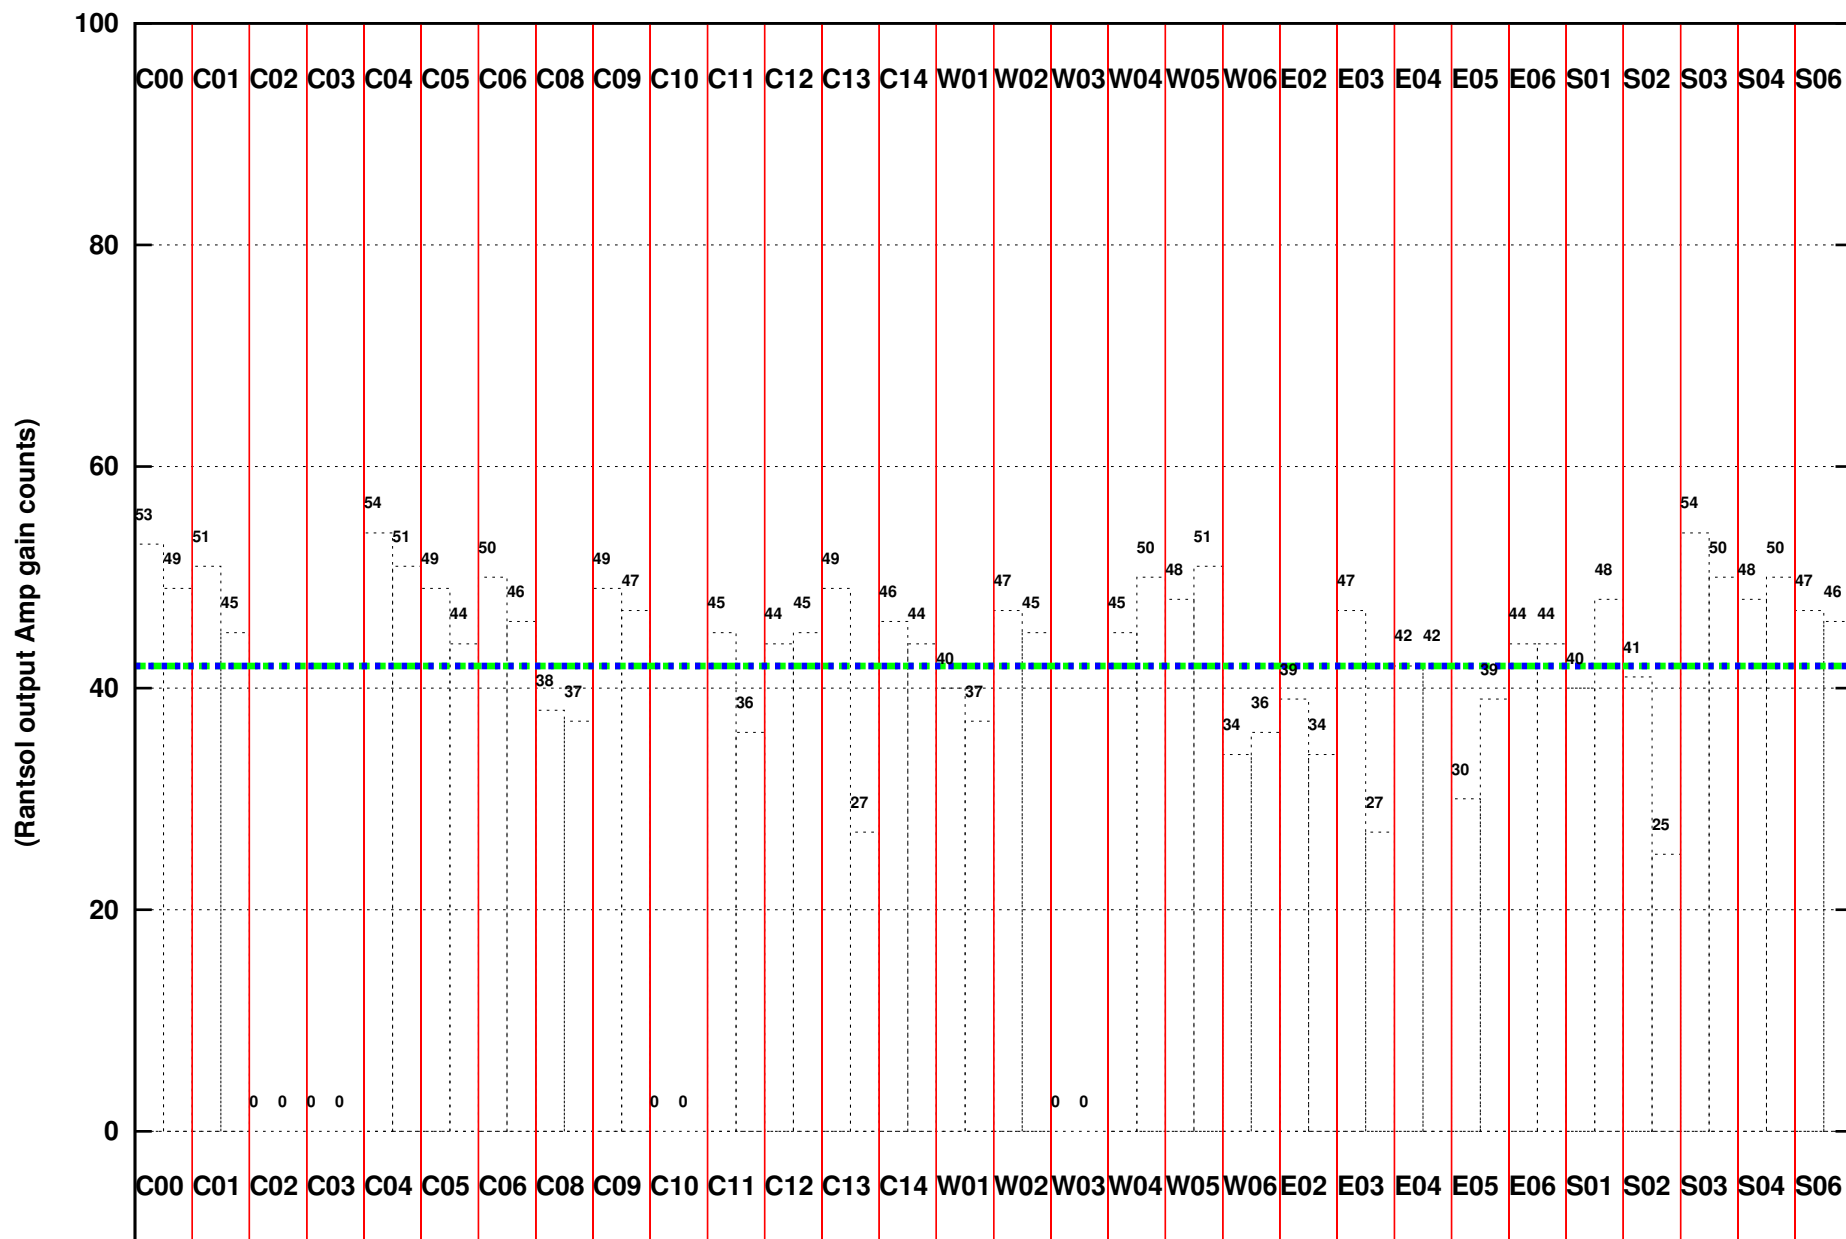

FRINGE STATUS (Rf:1460.000,1460.000 MHz., LO1:1460.000,1460.000 MHz., LO4/5:0.000,0.000 MHz.)

(File:/gwbifrddata1/19mar/39_078_19mar2021_gwb_b5.lta, scan:0, chan:1024, Src:3C286, Date:19Mar2021 06:20:48)