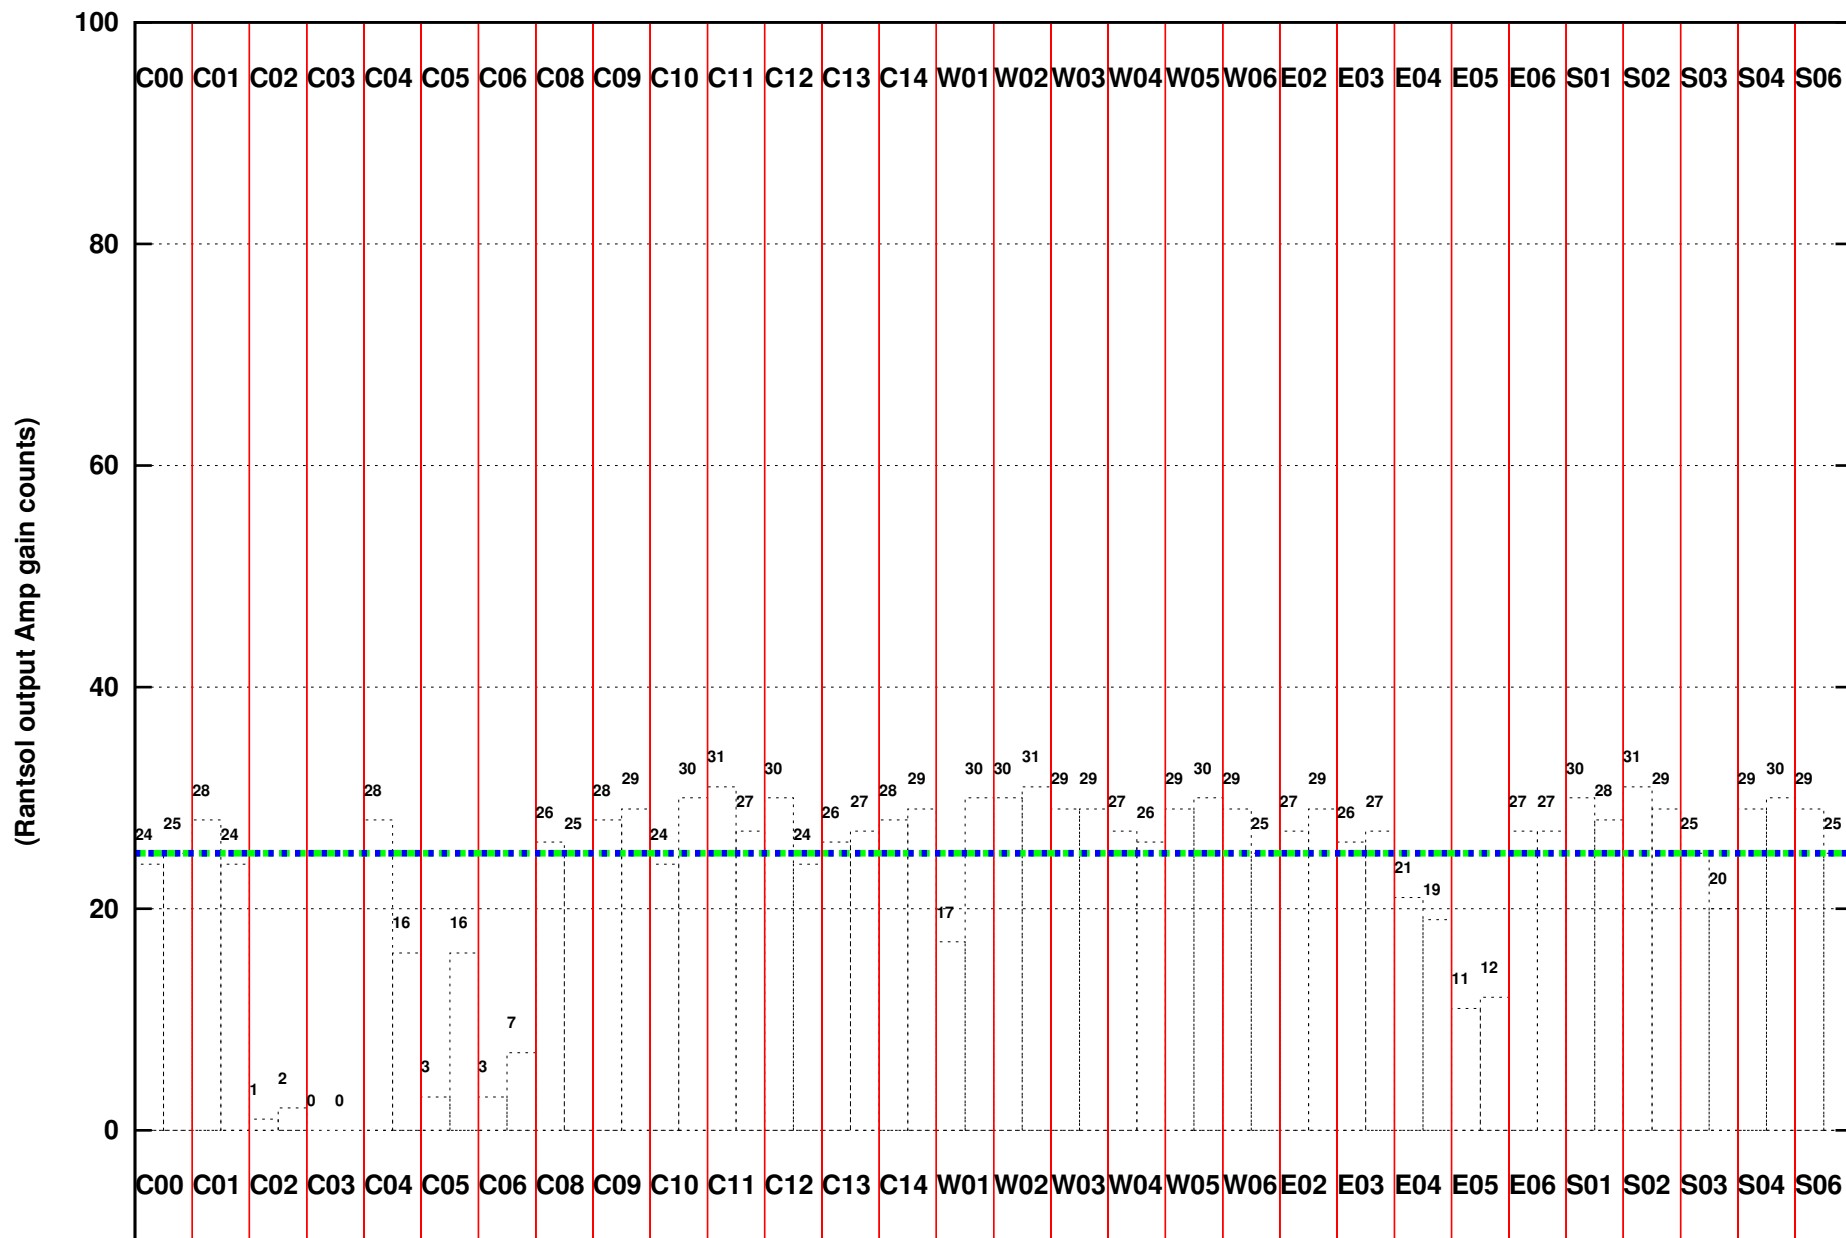

FRINGE STATUS (Rf:300.000,300.000 MHz., LO1:300.000,300.000 MHz., LO4/5:0.000,0.000 MHz.)

(File:/gwbifrddata2/19mar/39_008_19mar2021_gwb.lta, scan:0, chan:1024, Src:3C147, Date:19Mar2021 18:38:31)