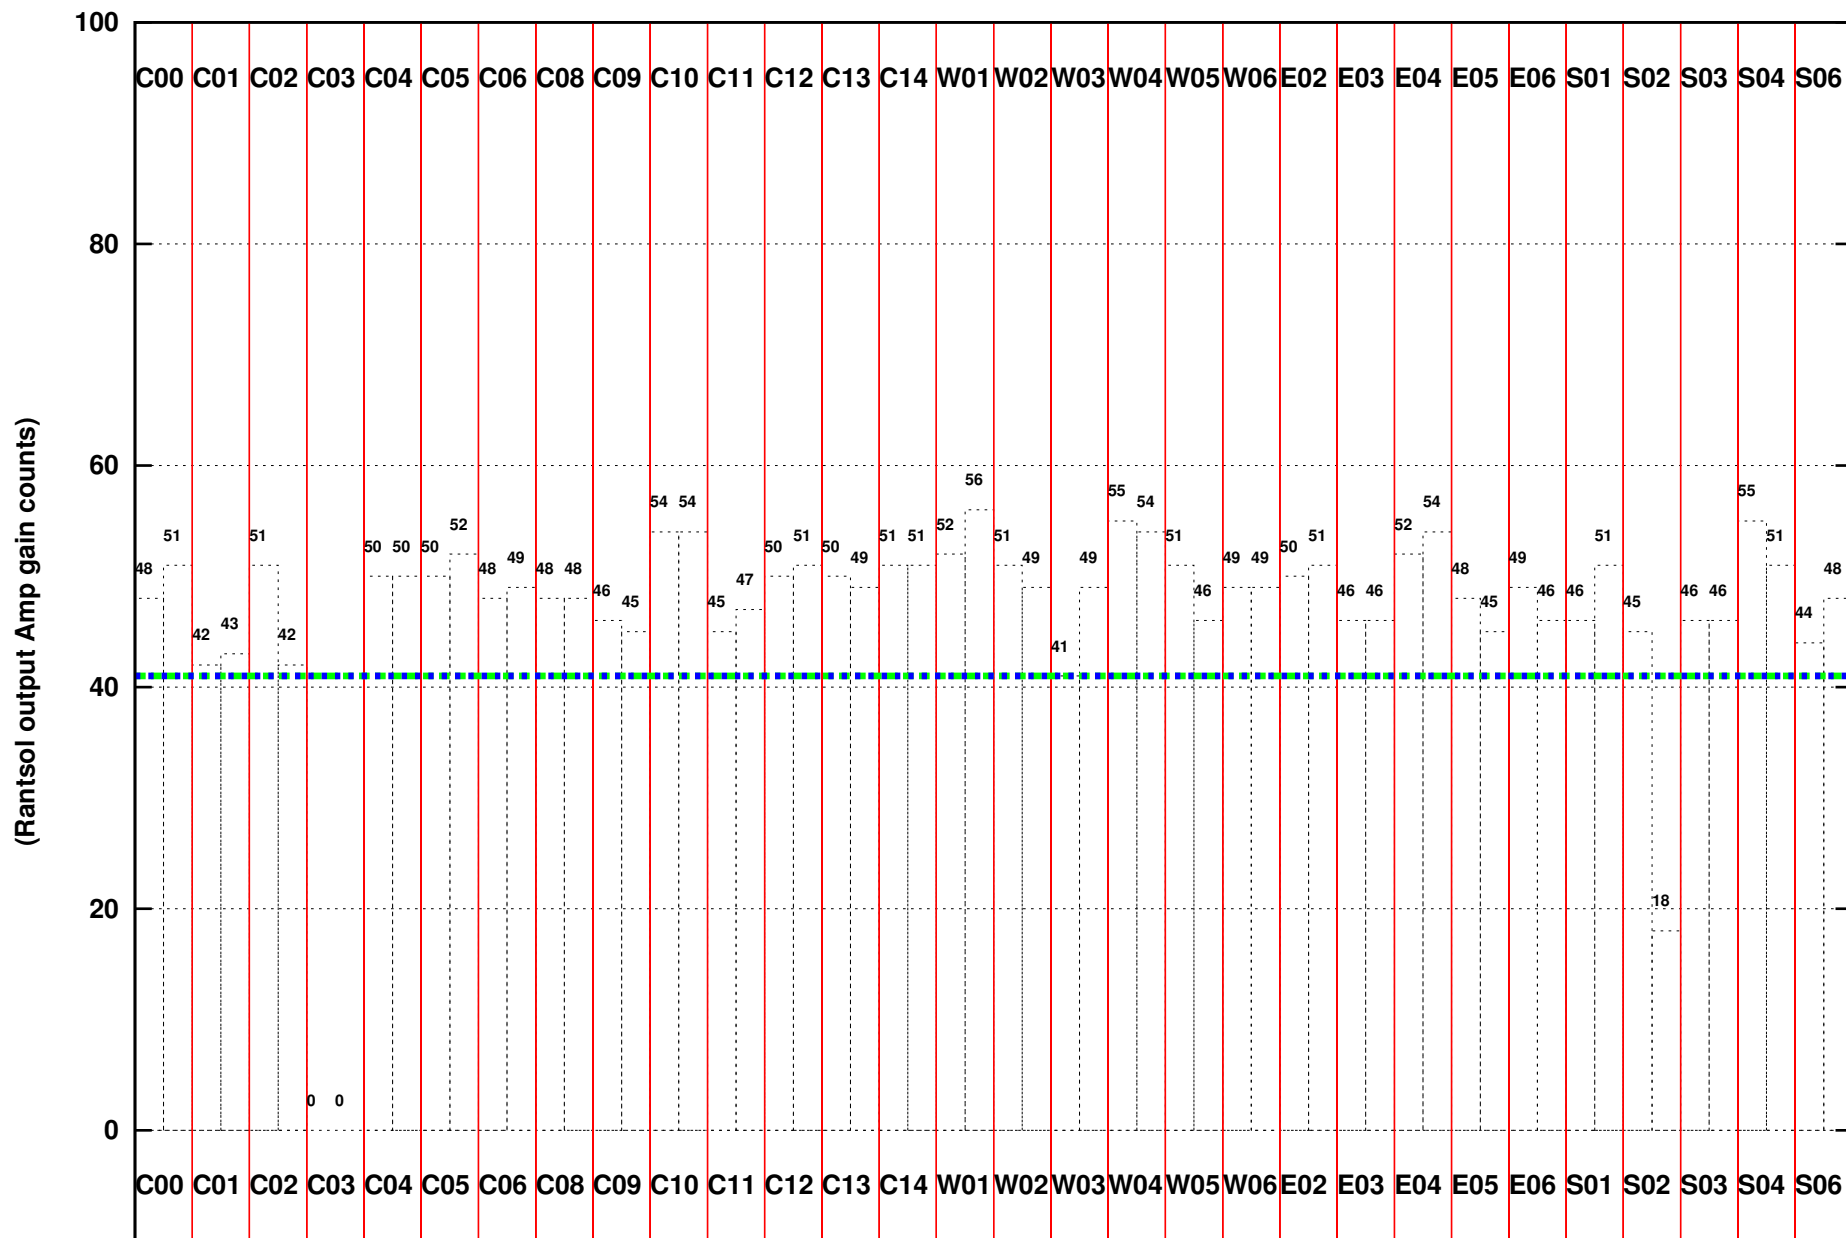

FRINGE STATUS (Rf:550.000,550.000 MHz., LO1:550.000,550.000 MHz., LO4/5:0.000,0.000 MHz.)

(File:/gwbifrddata/20mar/39_018_20mar2021_gwb.lta, scan:0, chan:1024, Src:3C286, Date:20Mar2021 04:05:13)