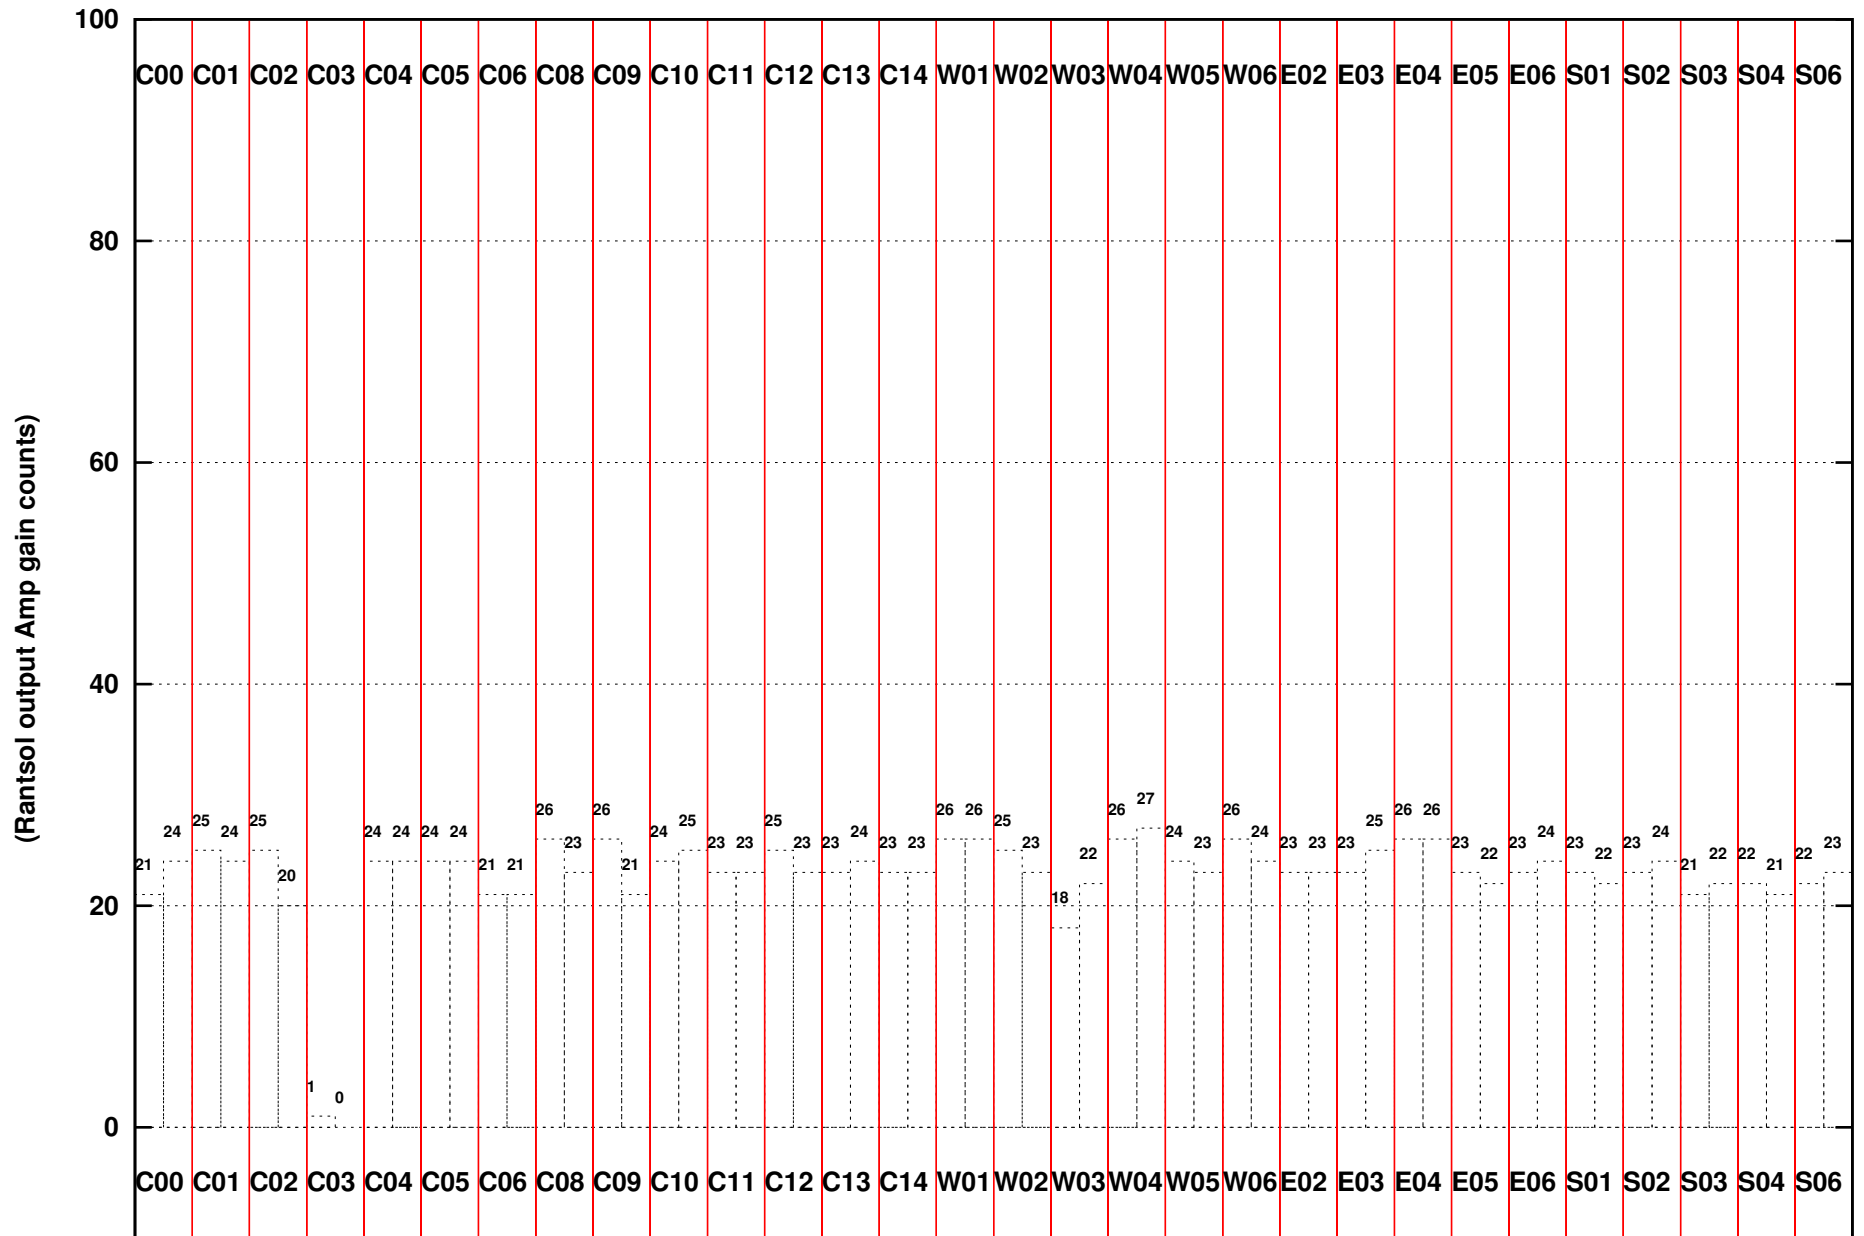

FRINGE STATUS (Rf:591.000,591.000 MHz., LO1:540.000,540.000 MHz., LO4/5:149.000,156.000 MHz.)

( File:/gsbifrddata1/21mar/39\_063\_21mar2021\_gsb.lta, scan:0, chan:256, Src:1526-138, Date:21Mar2021 04:50:00)