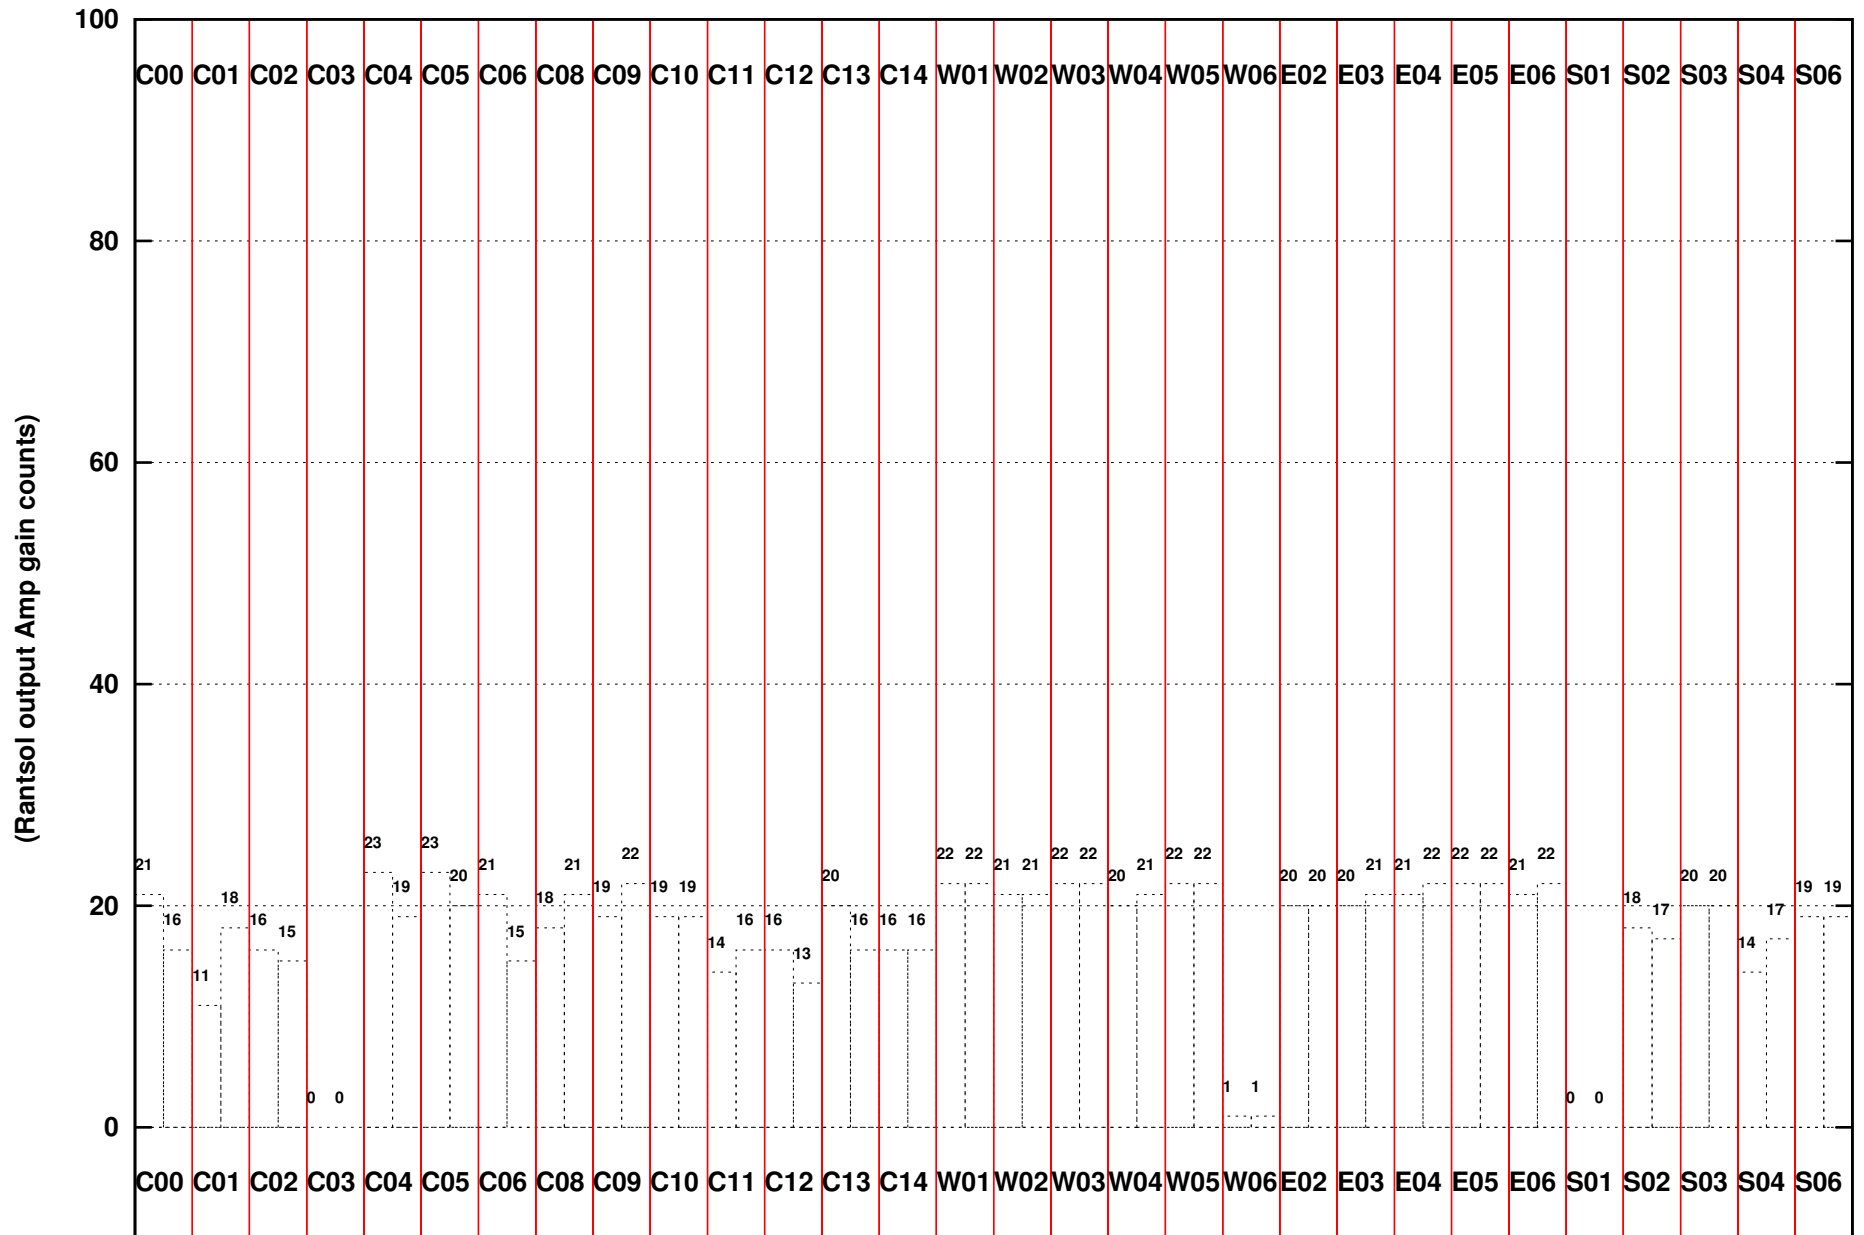

FRINGE STATUS (Rf:306.000,306.000 MHz., LO1:255.000,255.000 MHz., LO4/5:149.000,156.000 MHz.)

(File:/gsbifrddata1/22mar/39_060_22mar2021_gsb.lta, scan:0, chan:128, Src:1526-138, Date:22Mar2021 03:27:30)