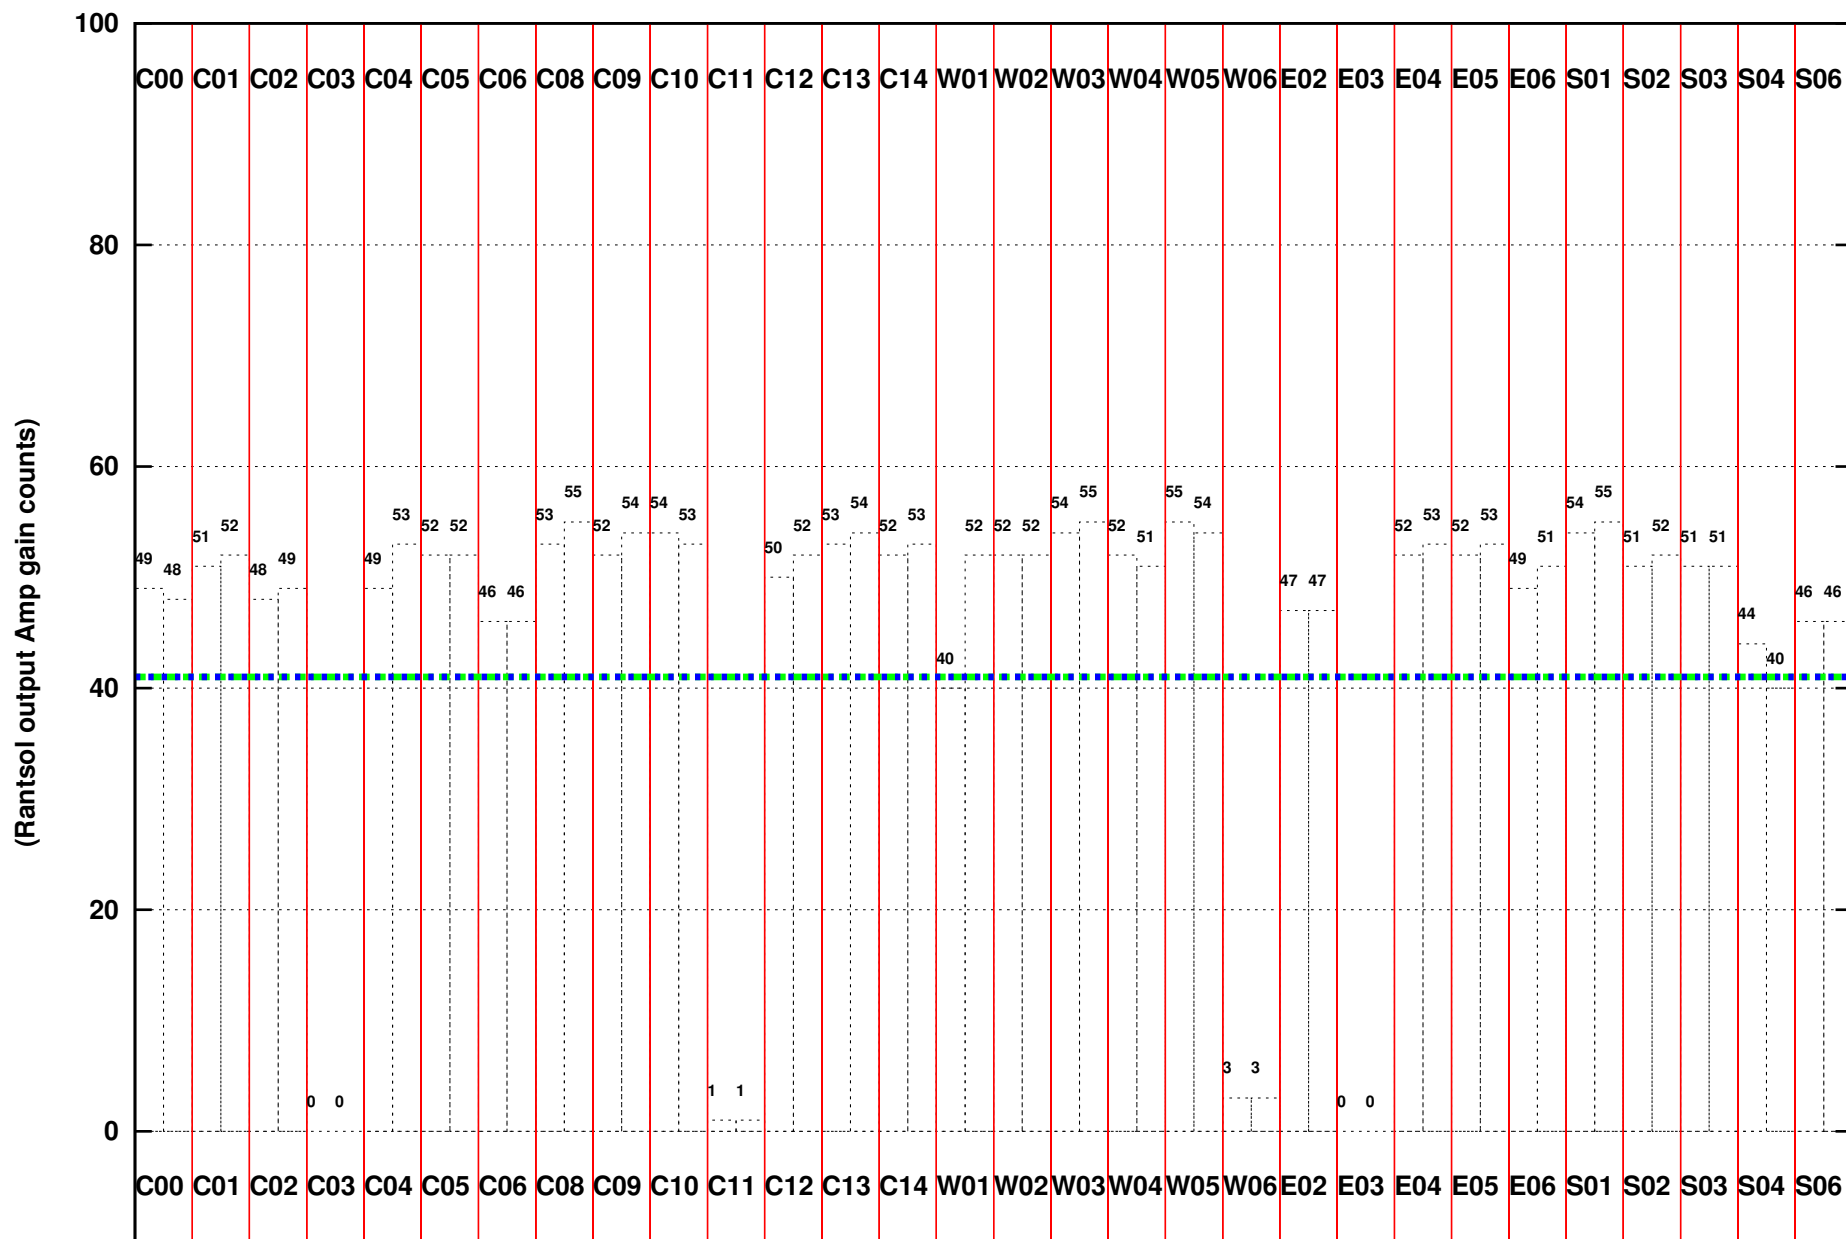

FRINGE STATUS (Rf:515.000,515.000 MHz., LO1:515.000,515.000 MHz., LO4/5:0.000,0.000 MHz.)

(File:/gwbifrddata/26mar/39_077_26mar2021_gwb_2s.lta, scan:0, chan:8192, Src:3C147, Date:26Mar2021 18:25:15)