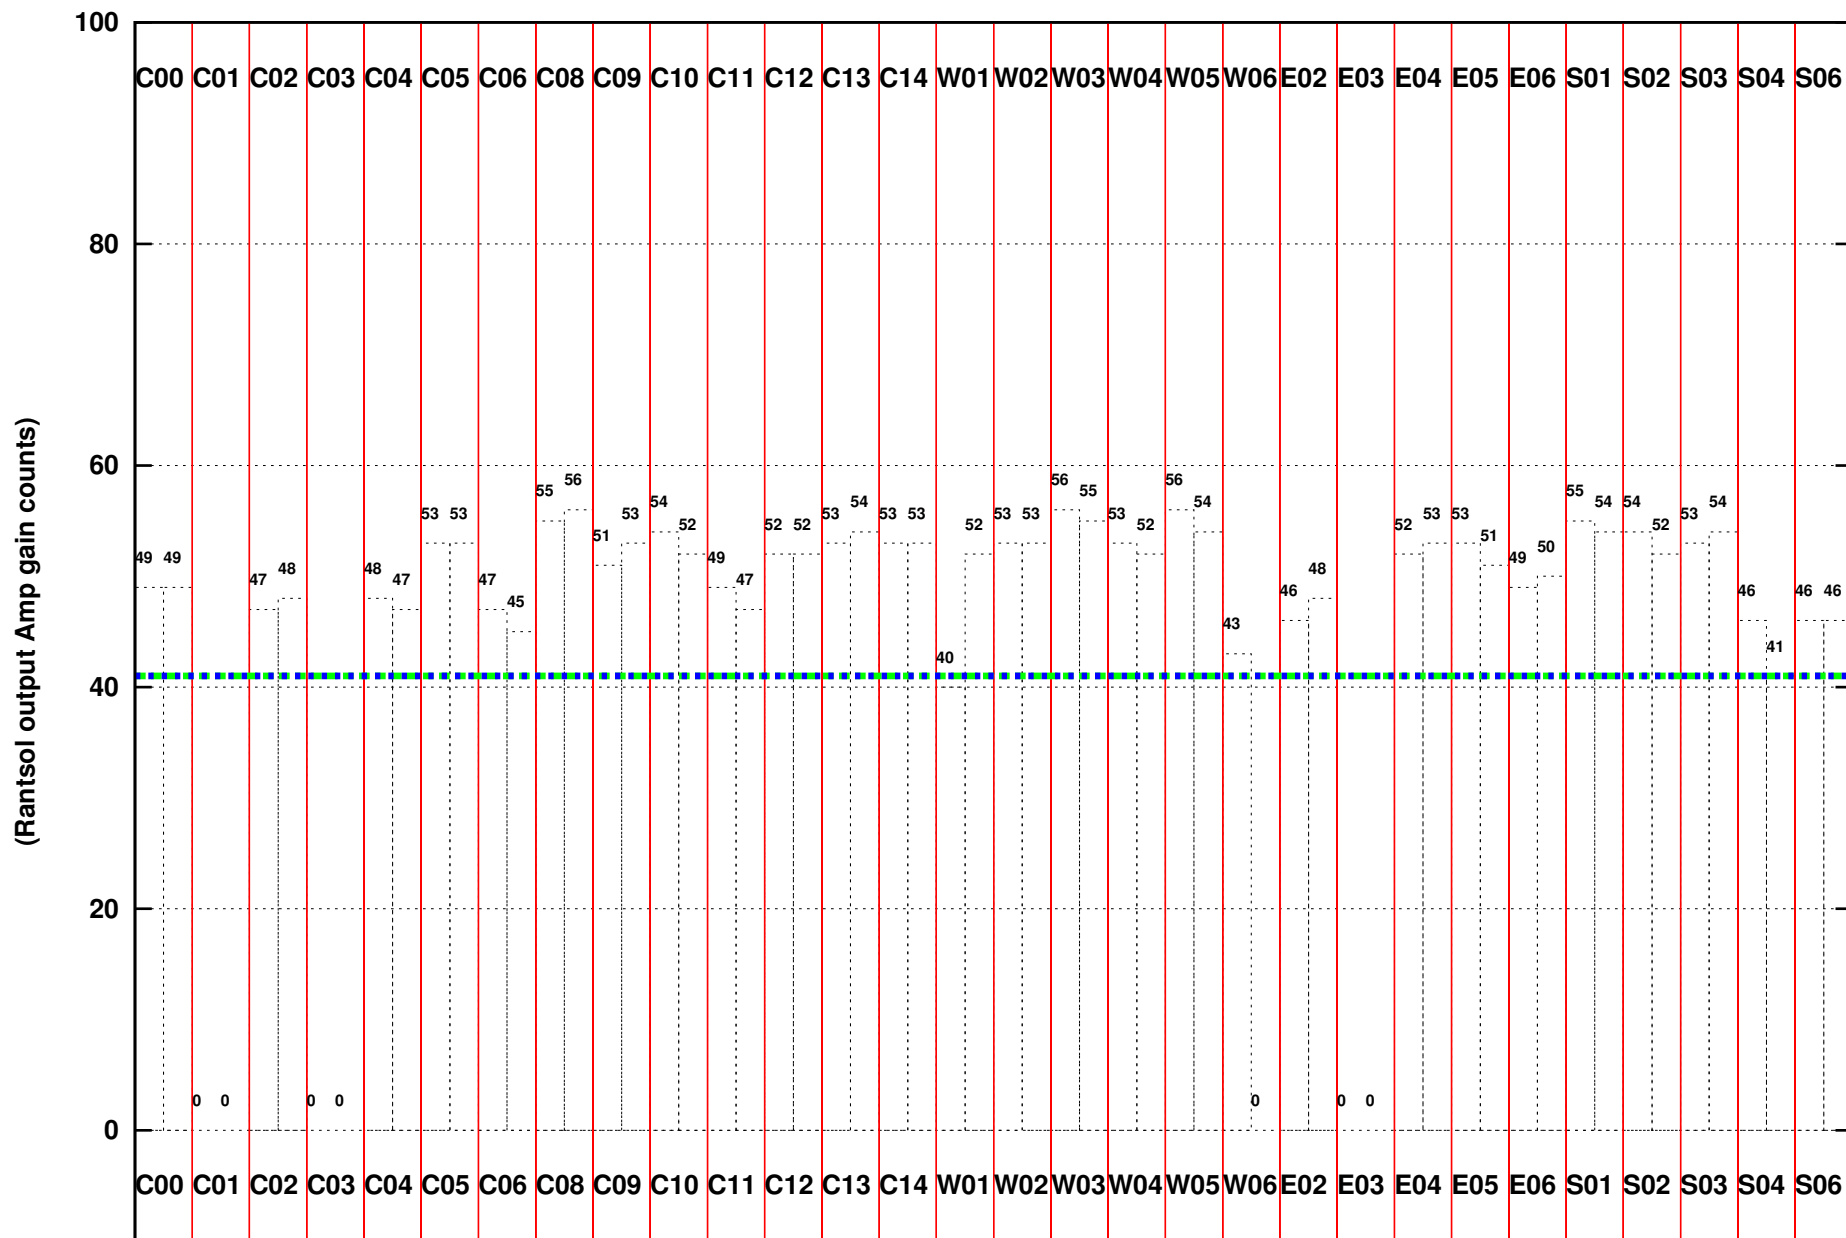

FRINGE STATUS (Rf:515.000,515.000 MHz., LO1:515.000,515.000 MHz., LO4/5:0.000,0.000 MHz.)

(File:/gwbifrddata2/28mar/39_077_28mar2021_2s_gwb.lta, scan:0, chan:8192, Src:3C147, Date:28Mar2021 19:26:38)