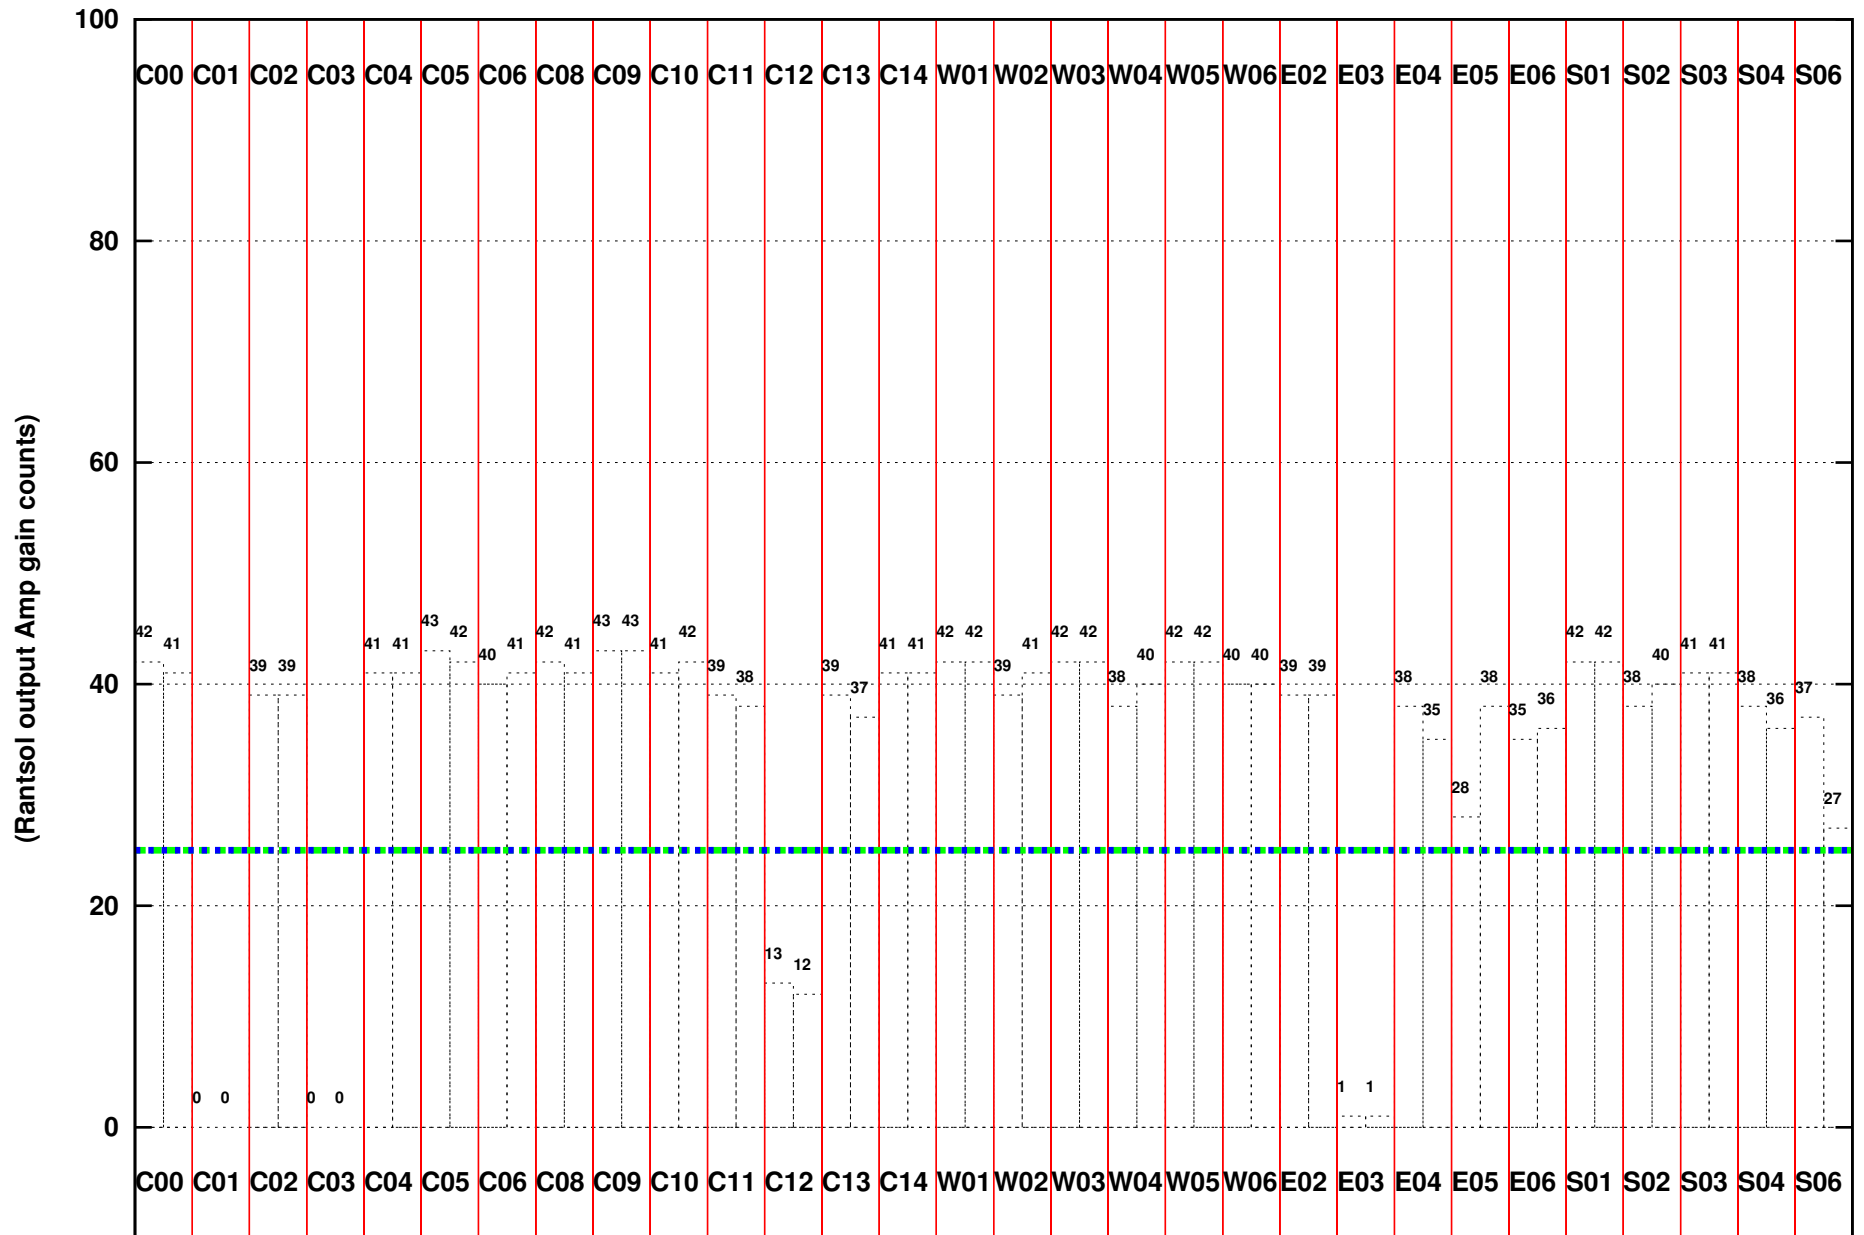

FRINGE STATUS (Rf:271.000,271.000 MHz., LO1:220.000,220.000 MHz., LO4/5:149.000,156.000 MHz.)

(File:/gsbifrddata1/28mar/39_077_28mar2021_gsb.lta, scan:11, chan:256, Src:3C147, Date:28Mar2021 22:55:12)