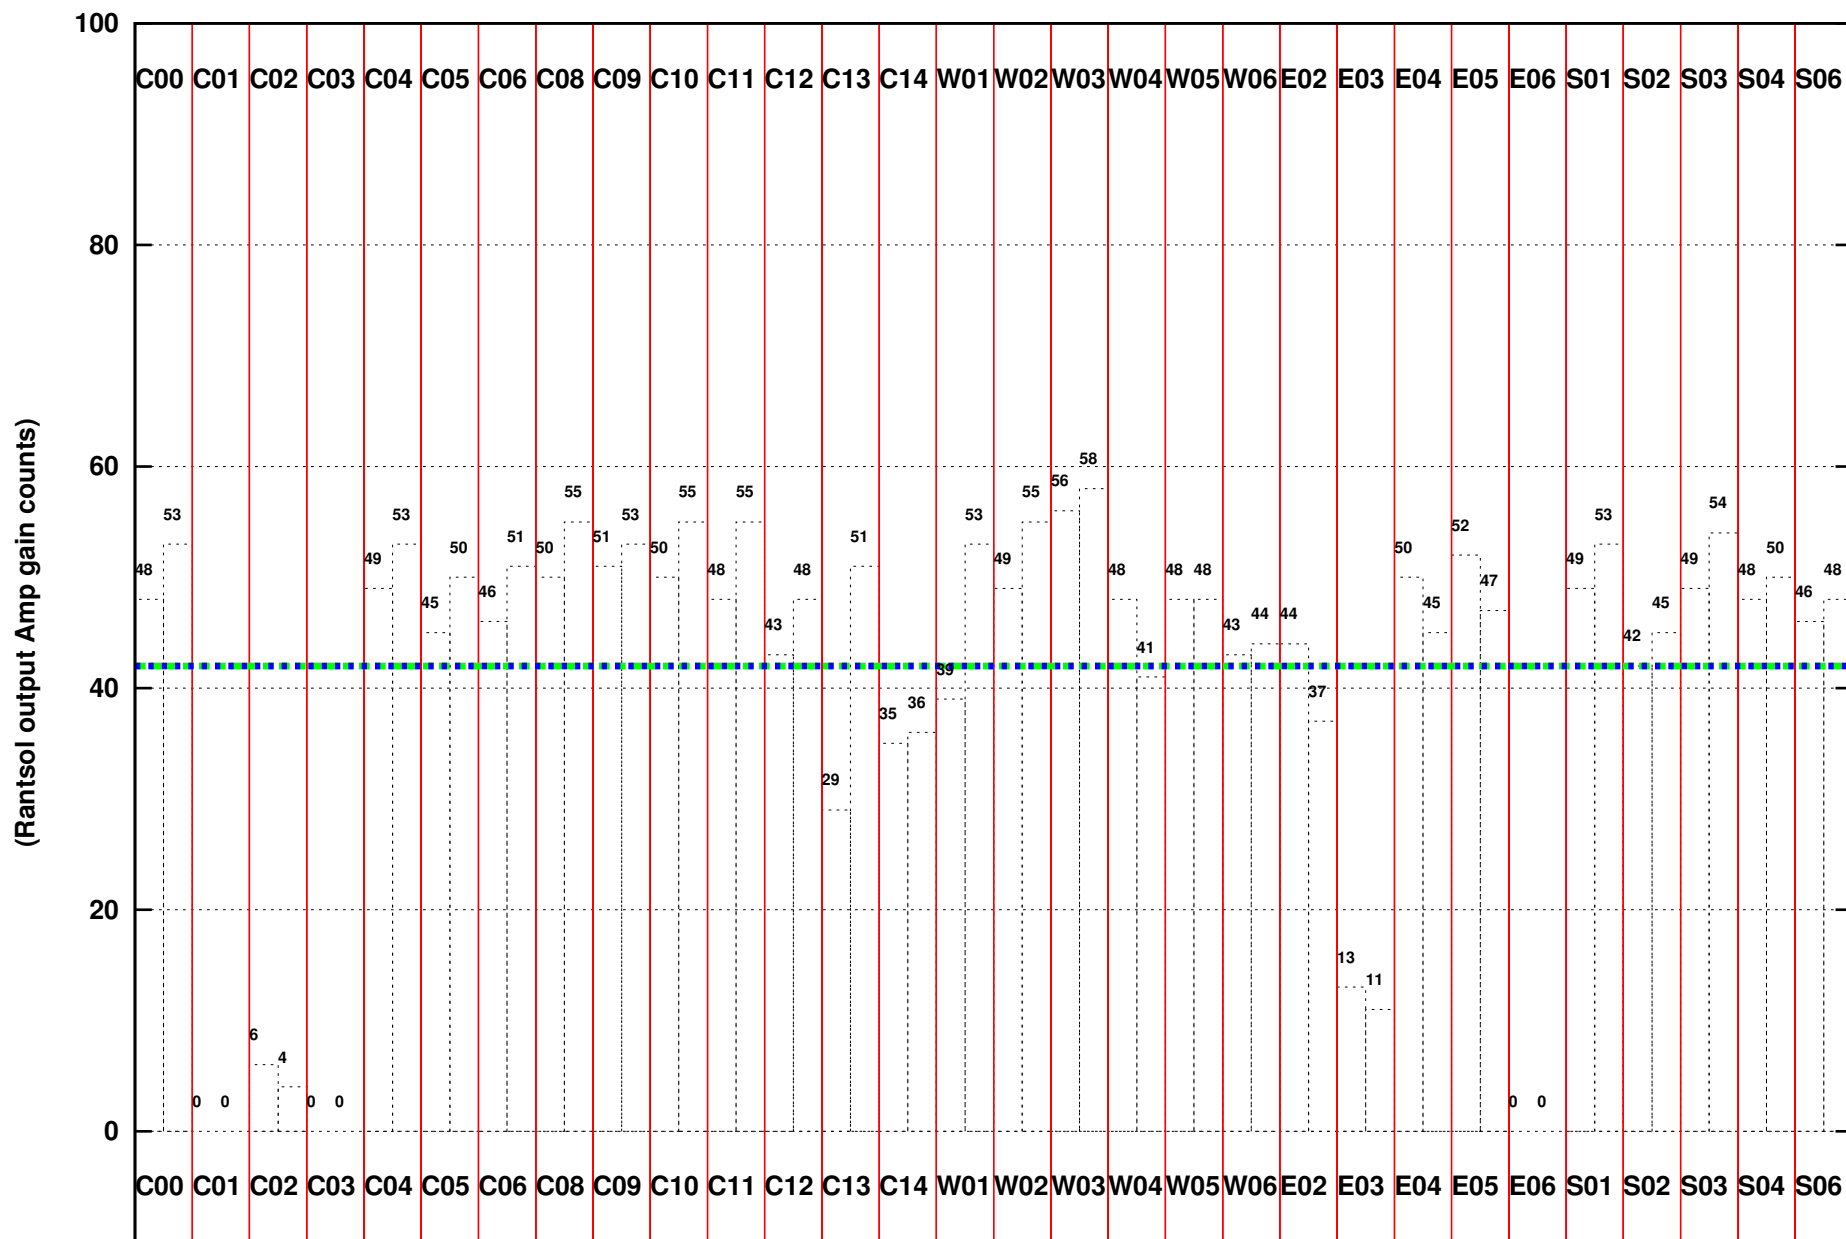

FRINGE STATUS (Rf:1460.000,1460.000 MHz., LO1:1460.000,1460.000 MHz., LO4/5:0.000,0.000 MHz.)

(File:/gwbifrddata1/30mar/39_064_30mar2021_gwb.lta, scan:0, chan:2048, Src:3C286, Date:30Mar2021 04:34:18)