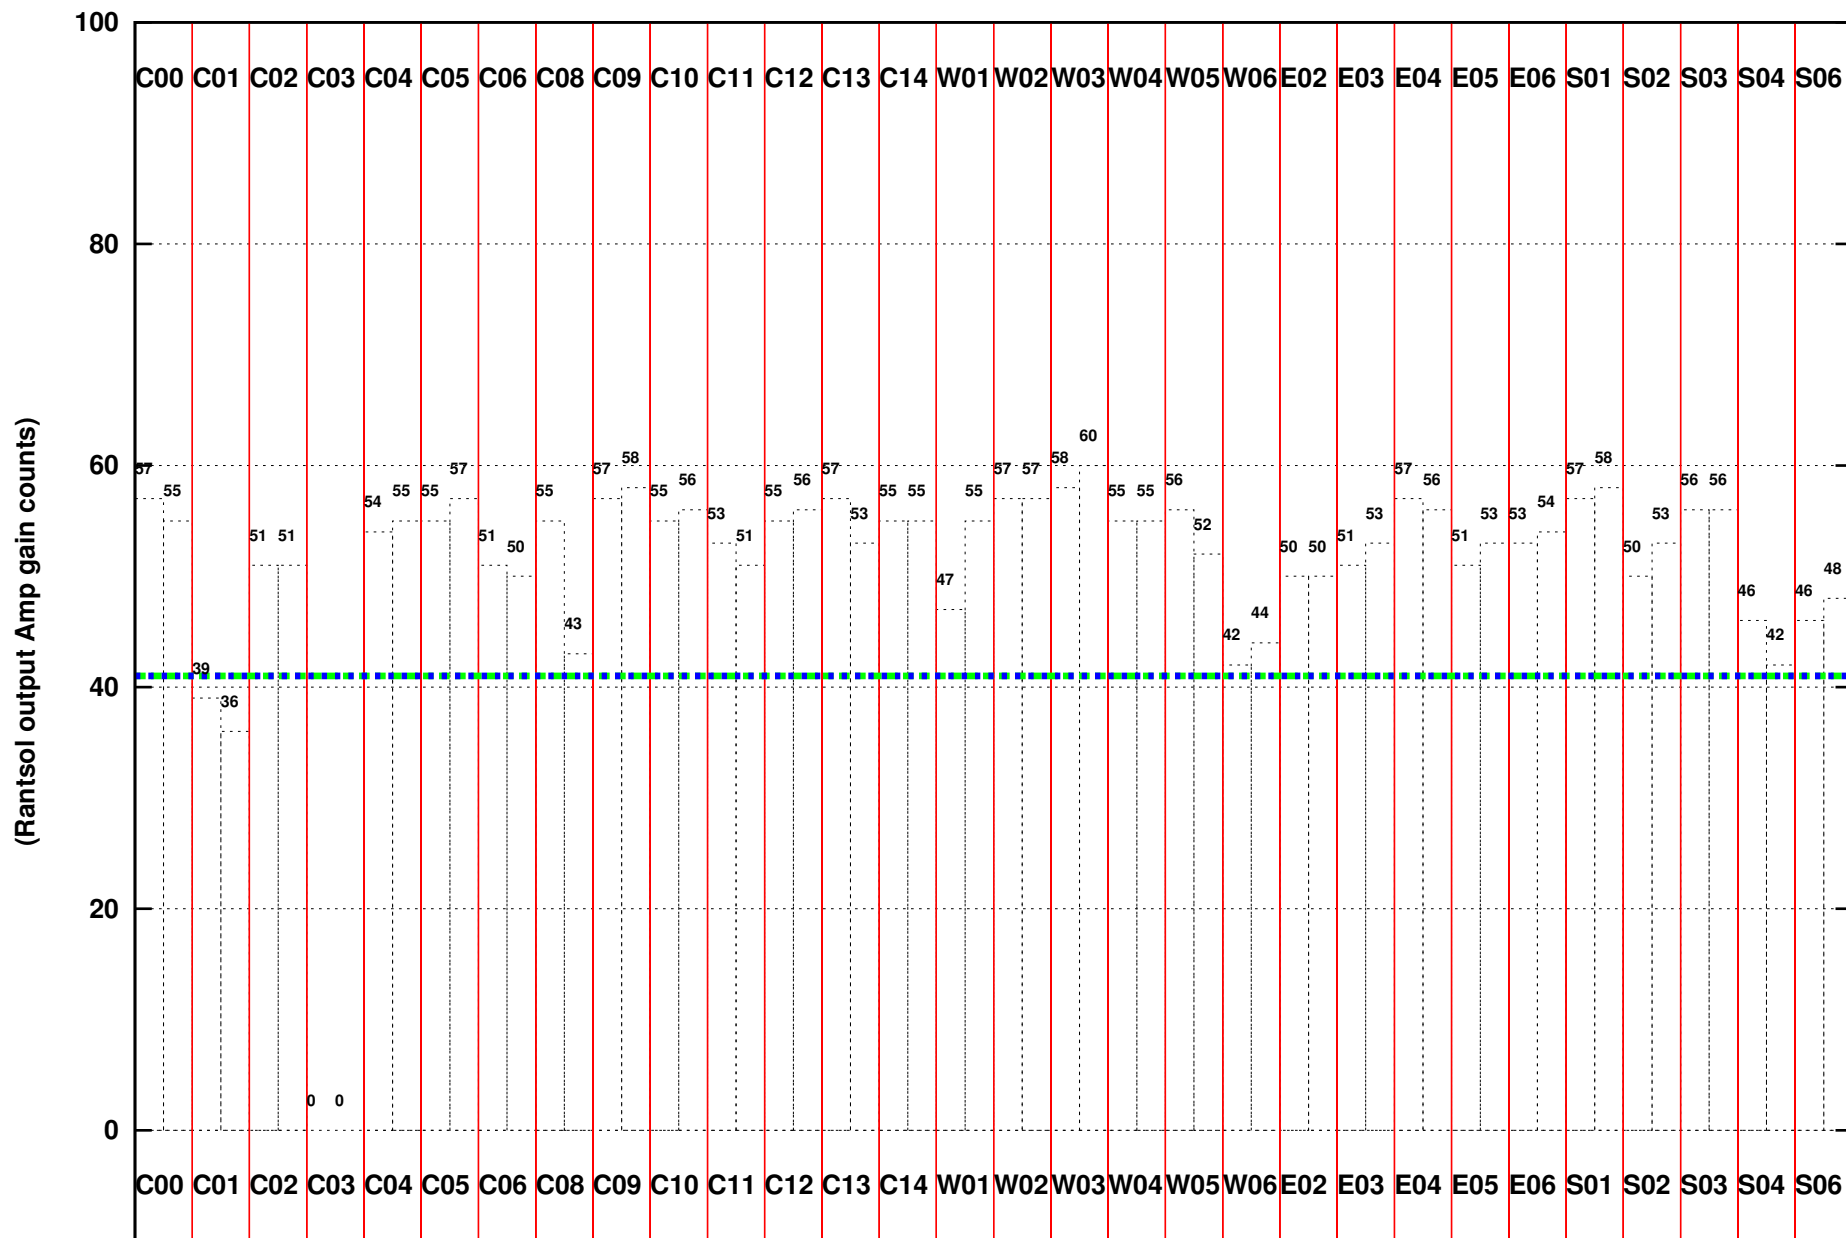

FRINGE STATUS (Rf:500.000,500.000 MHz., LO1:500.000,500.000 MHz., LO4/5:0.000,0.000 MHz.)

(File:/gwbifrddata/01apr/39_032_01apr2021_gwb.lta, scan:0, chan:1024, Src:3C286, Date:01Apr2021 23:15:46)