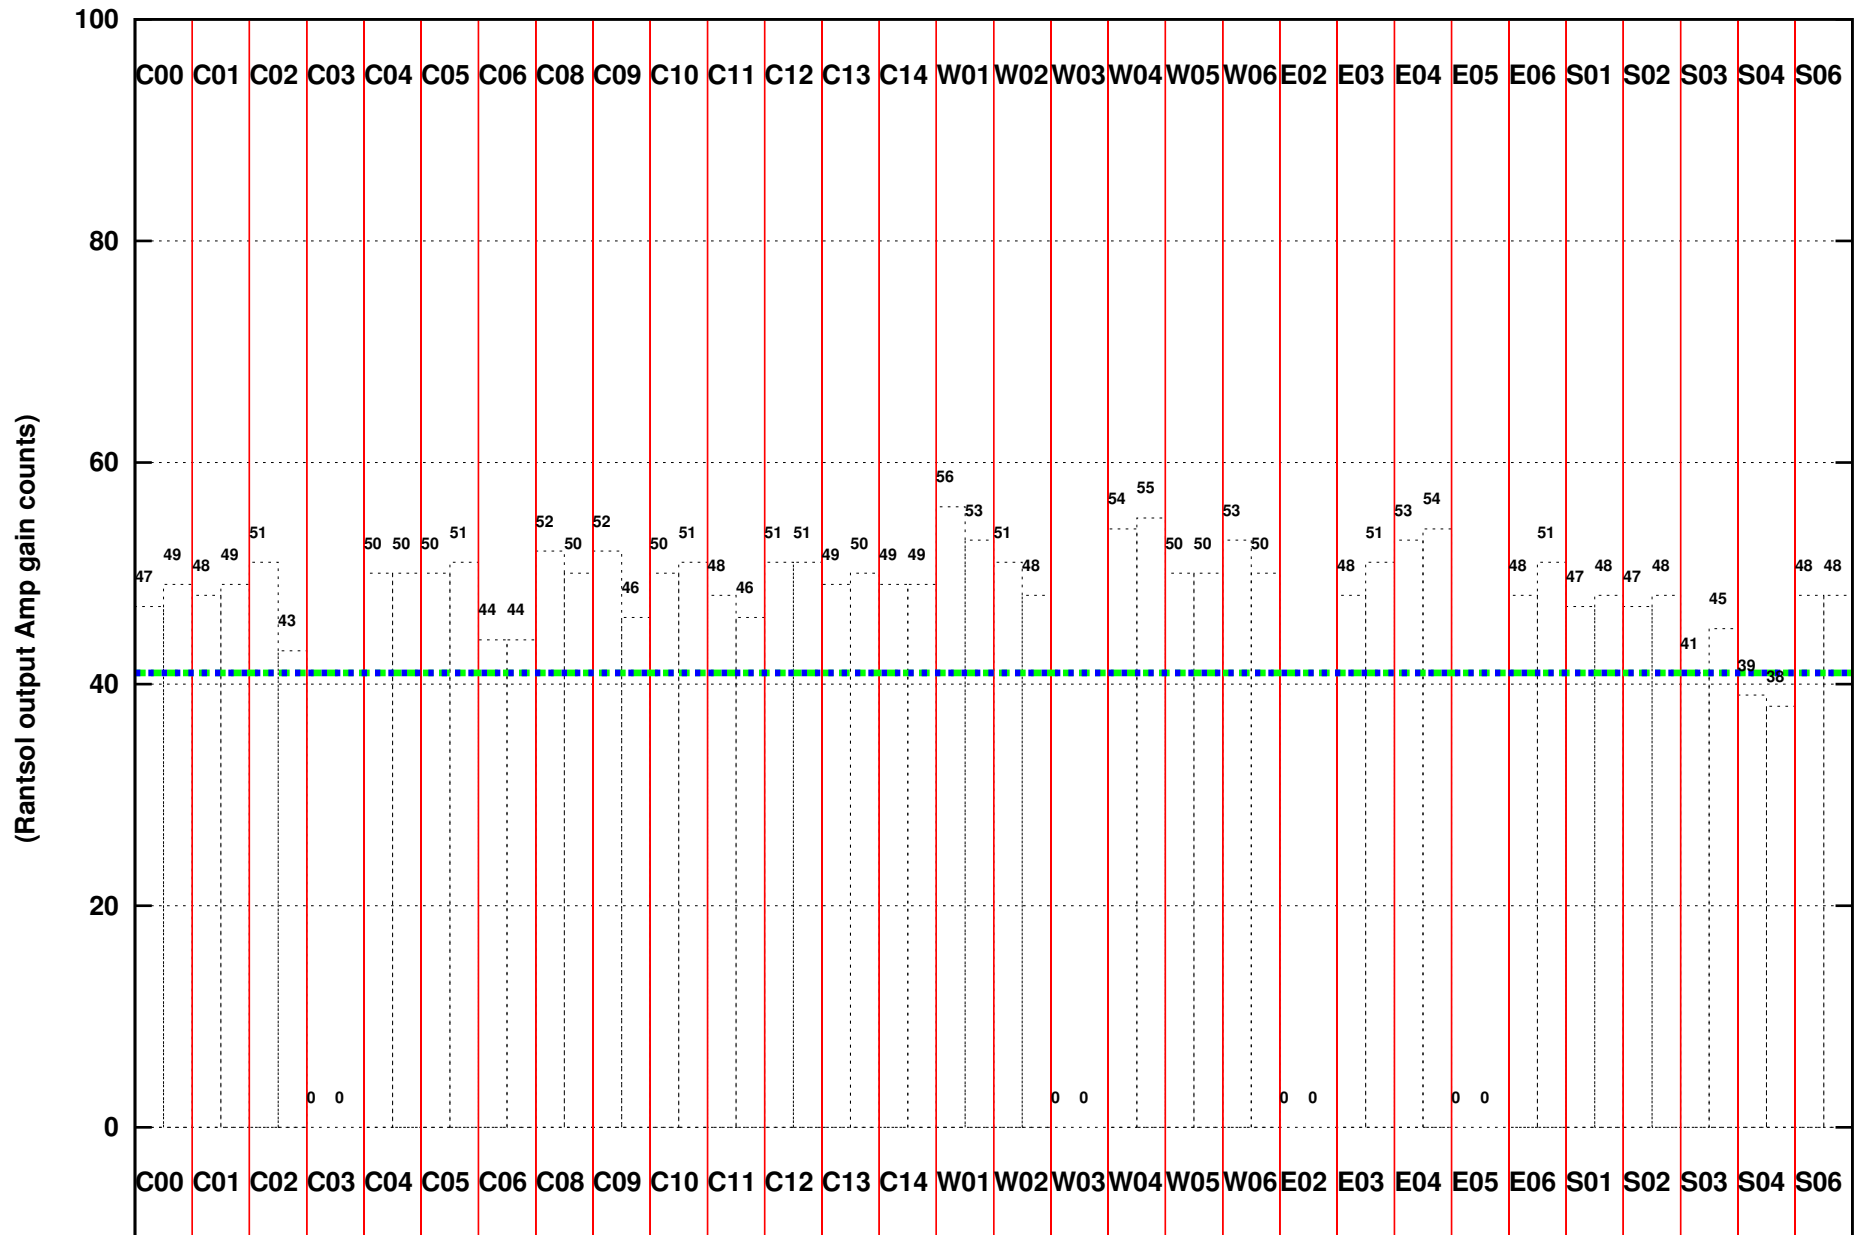

FRINGE STATUS (Rf:591.000,591.000 MHz., LO1:540.000,540.000 MHz., LO4/5:149.000,156.000 MHz.)

(File:/gsbifrddata1/02apr/ddtc168_02apr2021_gsb.lta, scan:0, chan:128, Src:3C147, Date:02Apr2021 17:40:43)