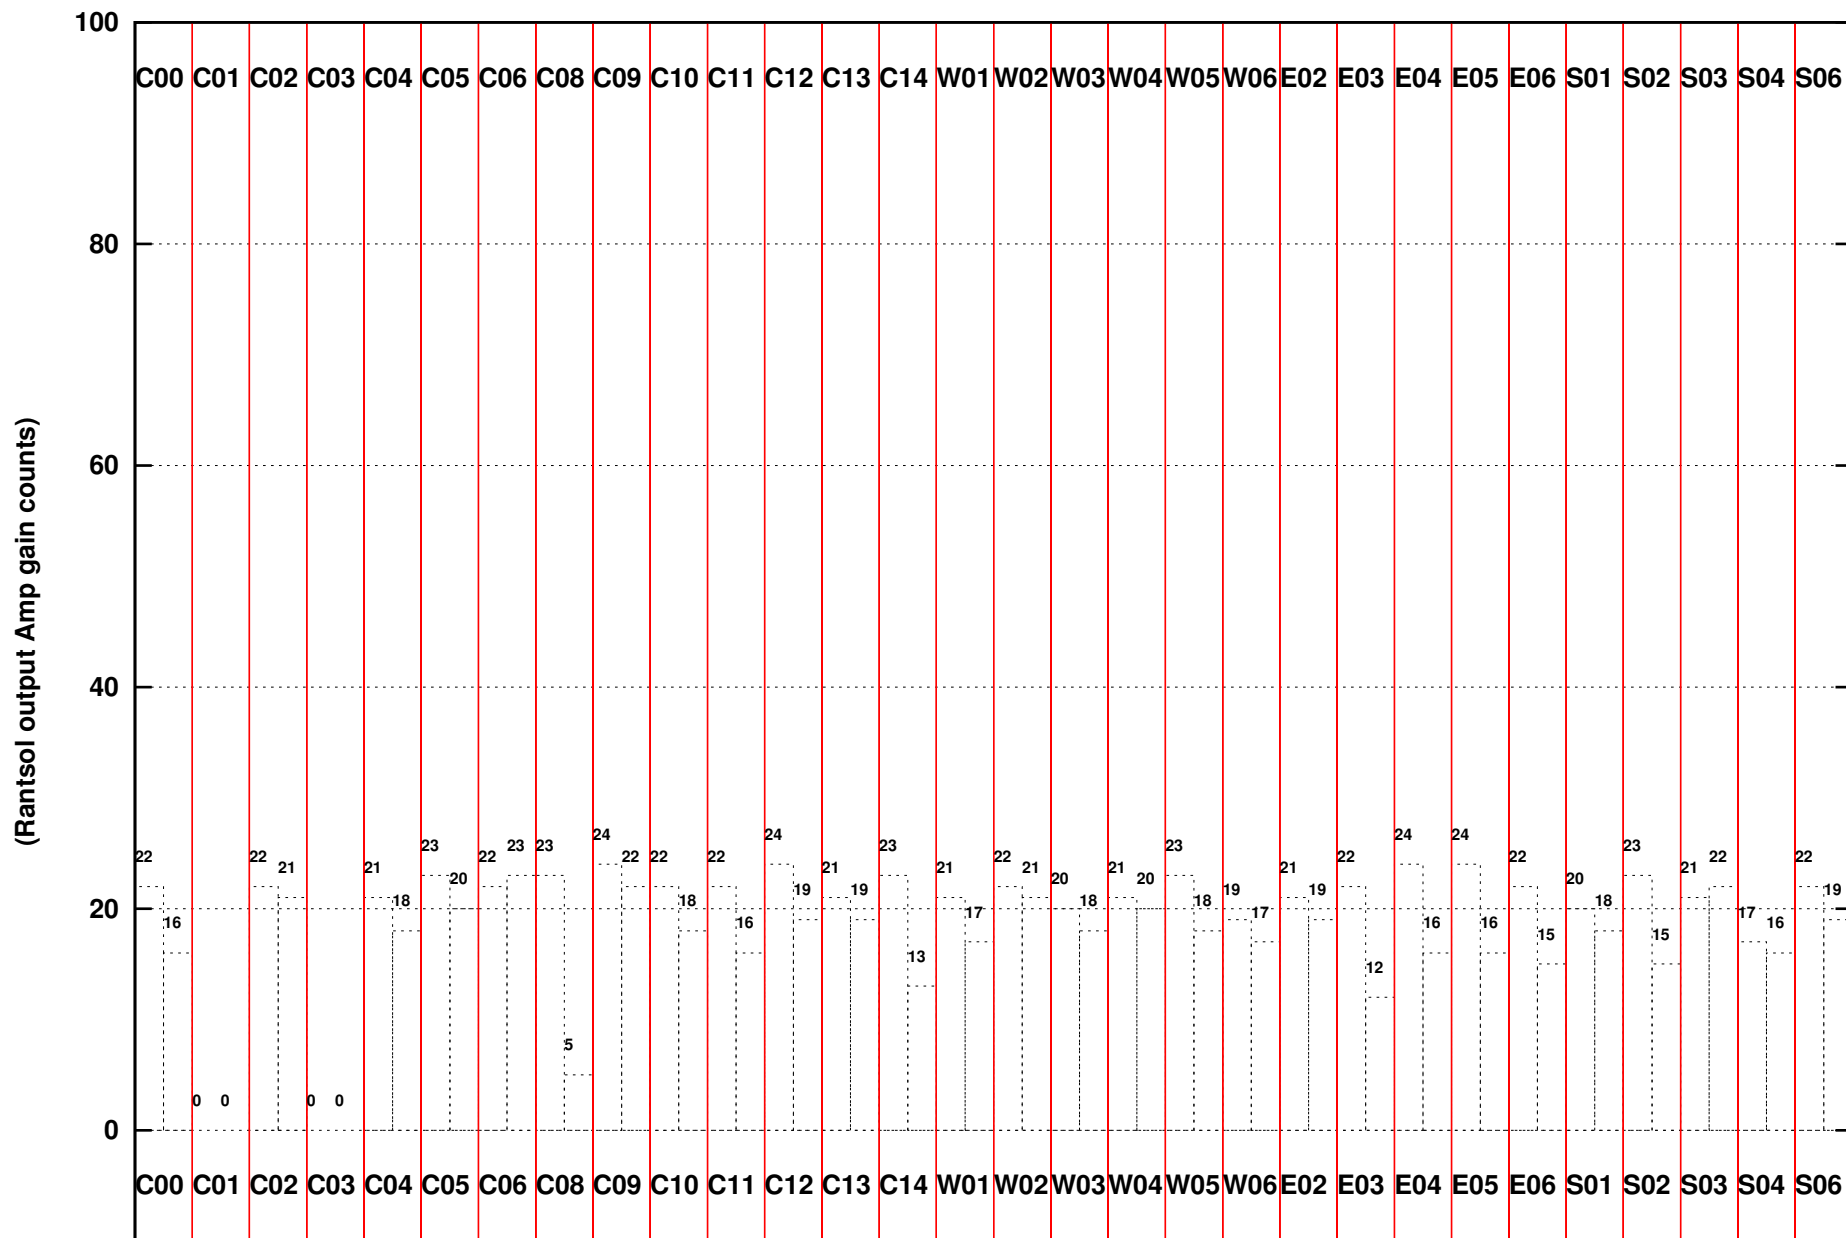

FRINGE STATUS (Rf:500.000,500.000 MHz., LO1:500.000,500.000 MHz., LO4/5:0.000,0.000 MHz.)

( File:/gwbifrddata/03apr/39\_089\_03apr2021\_gwb.lta, scan:0, chan:512, Src:1822-096, Date:03Apr2021 05:52:01)