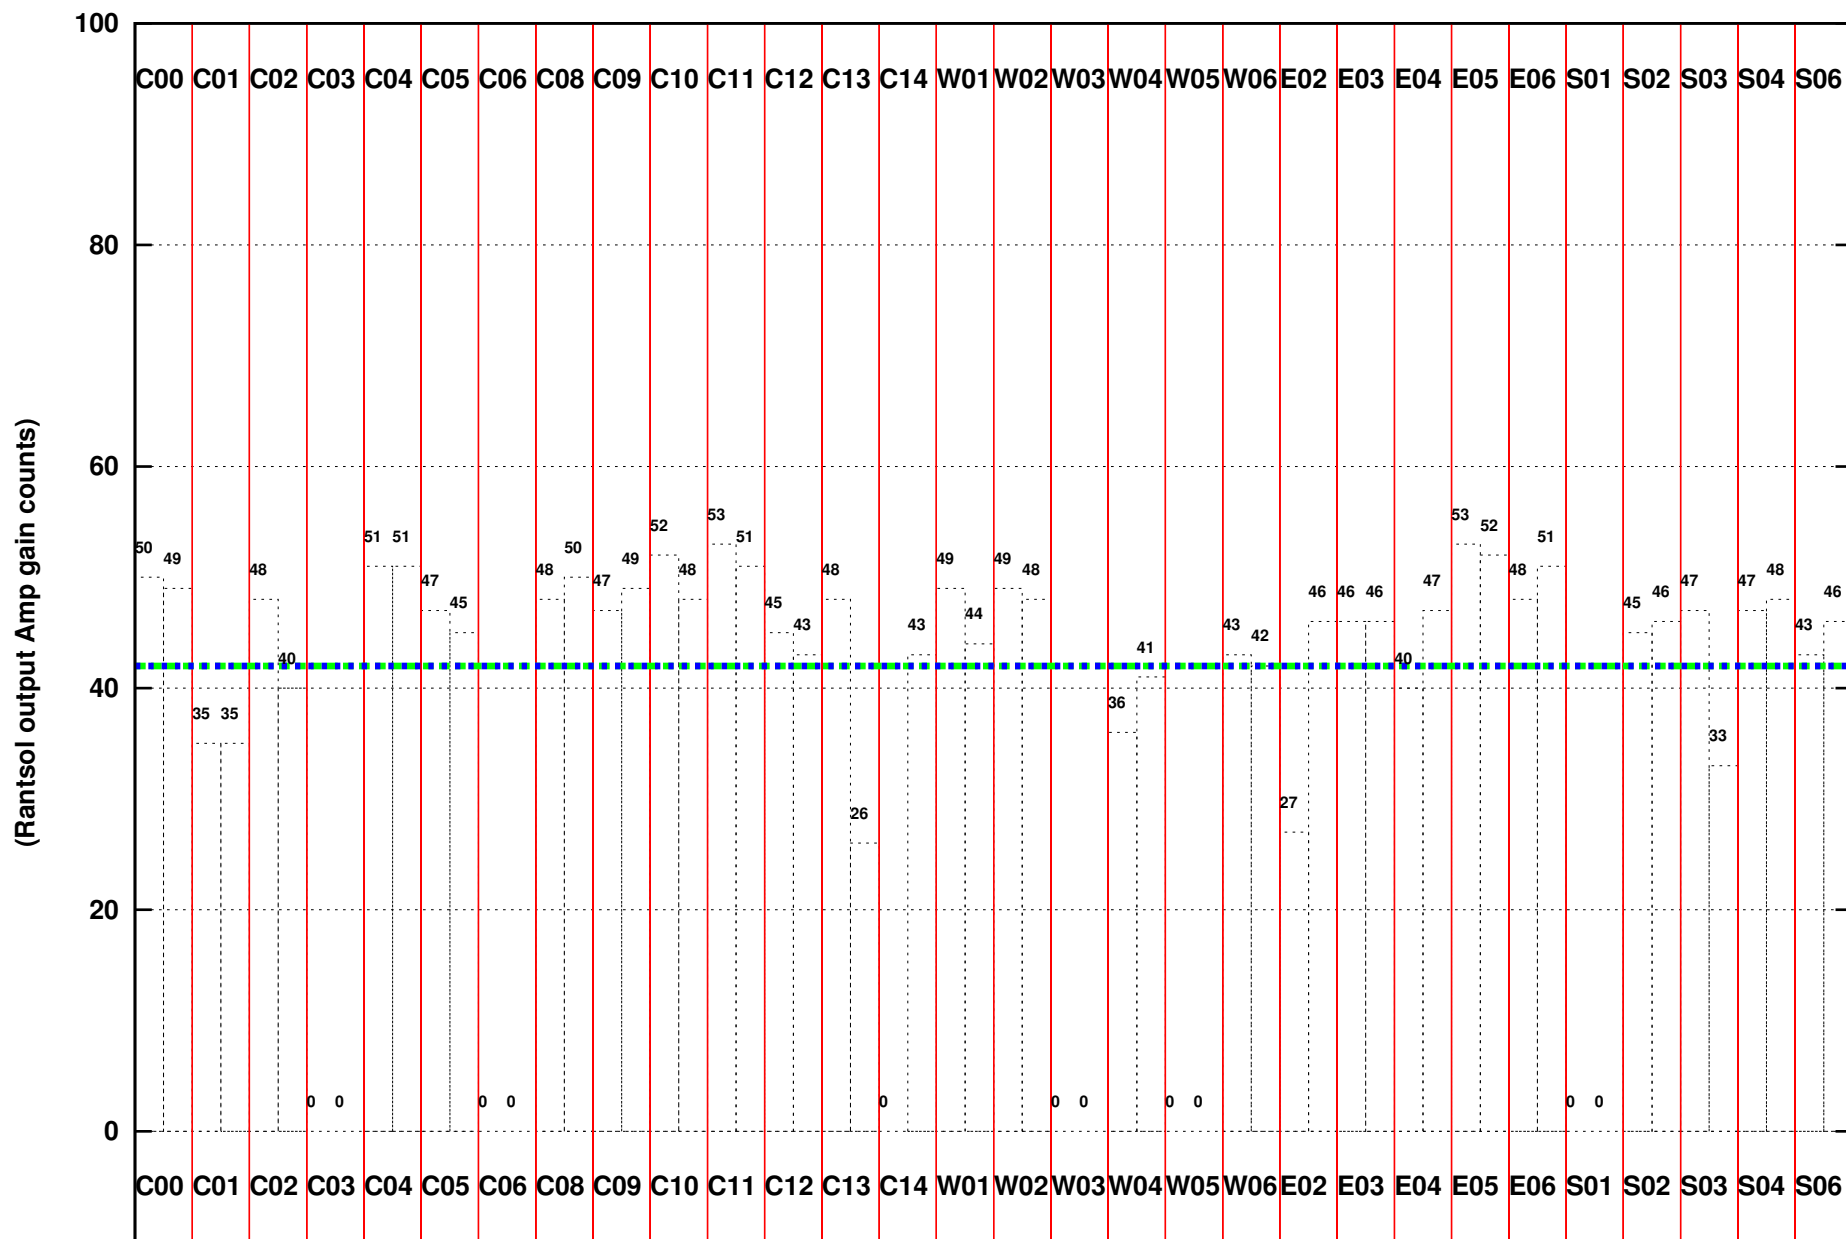

FRINGE STATUS (Rf:1500.000,1500.000 MHz., LO1:1500.000,1500.000 MHz., LO4/5:0.000,0.000 MHz.)

(File:/gwbifrddata/28apr/tst2351_400MHz_28apr2021_gwb.lta, scan:0, chan:1024, Src:3C147, Date:28Apr2021 17:29:35)