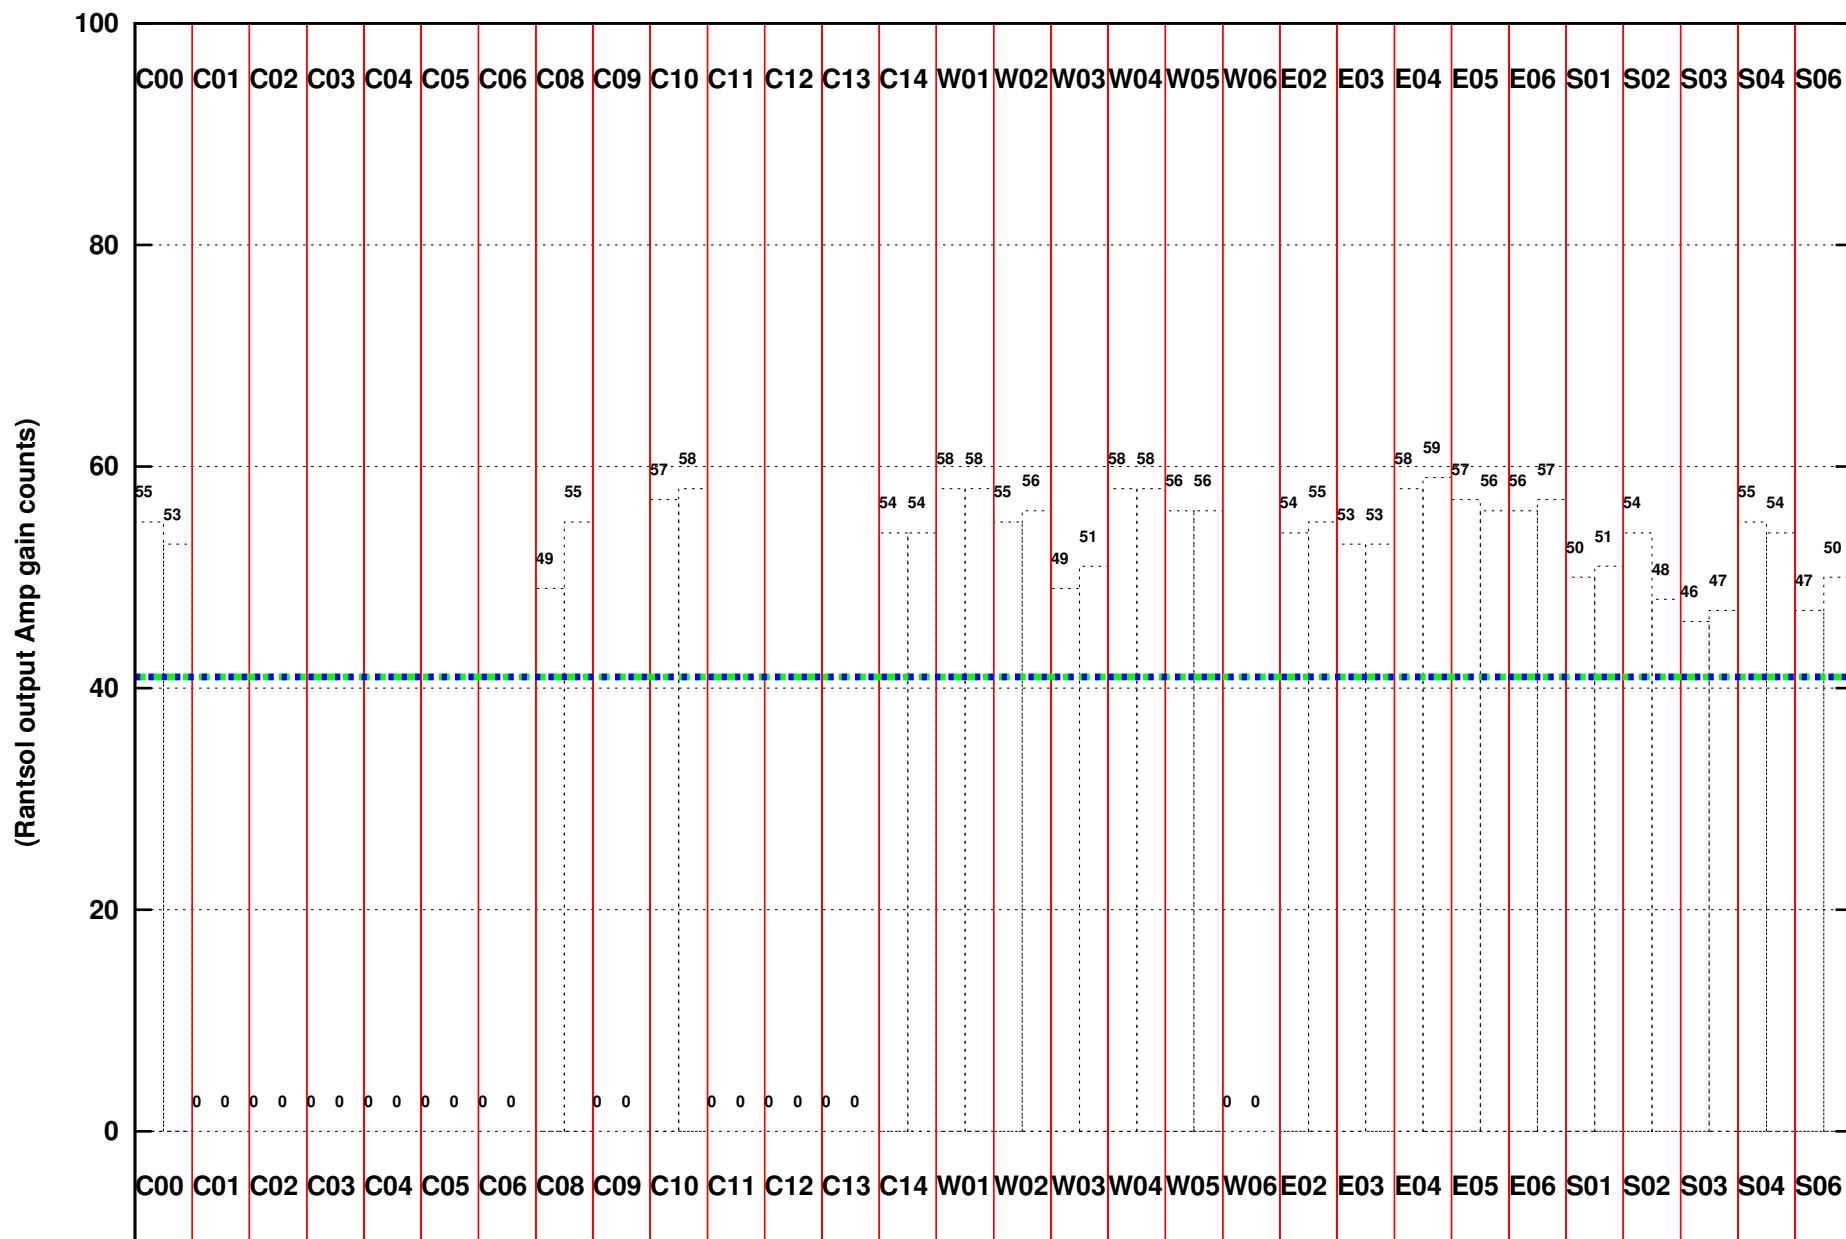

FRINGE STATUS (Rf:550.000,550.000 MHz., LO1:550.000,550.000 MHz., LO4/5:0.000,0.000 MHz.)

(File:/gwbifrddata1/14may/ddtc174_14may2021_gwb_band4.lta, scan:0, chan:1024, Src:3C147, Date:14May2021 14:18:07)