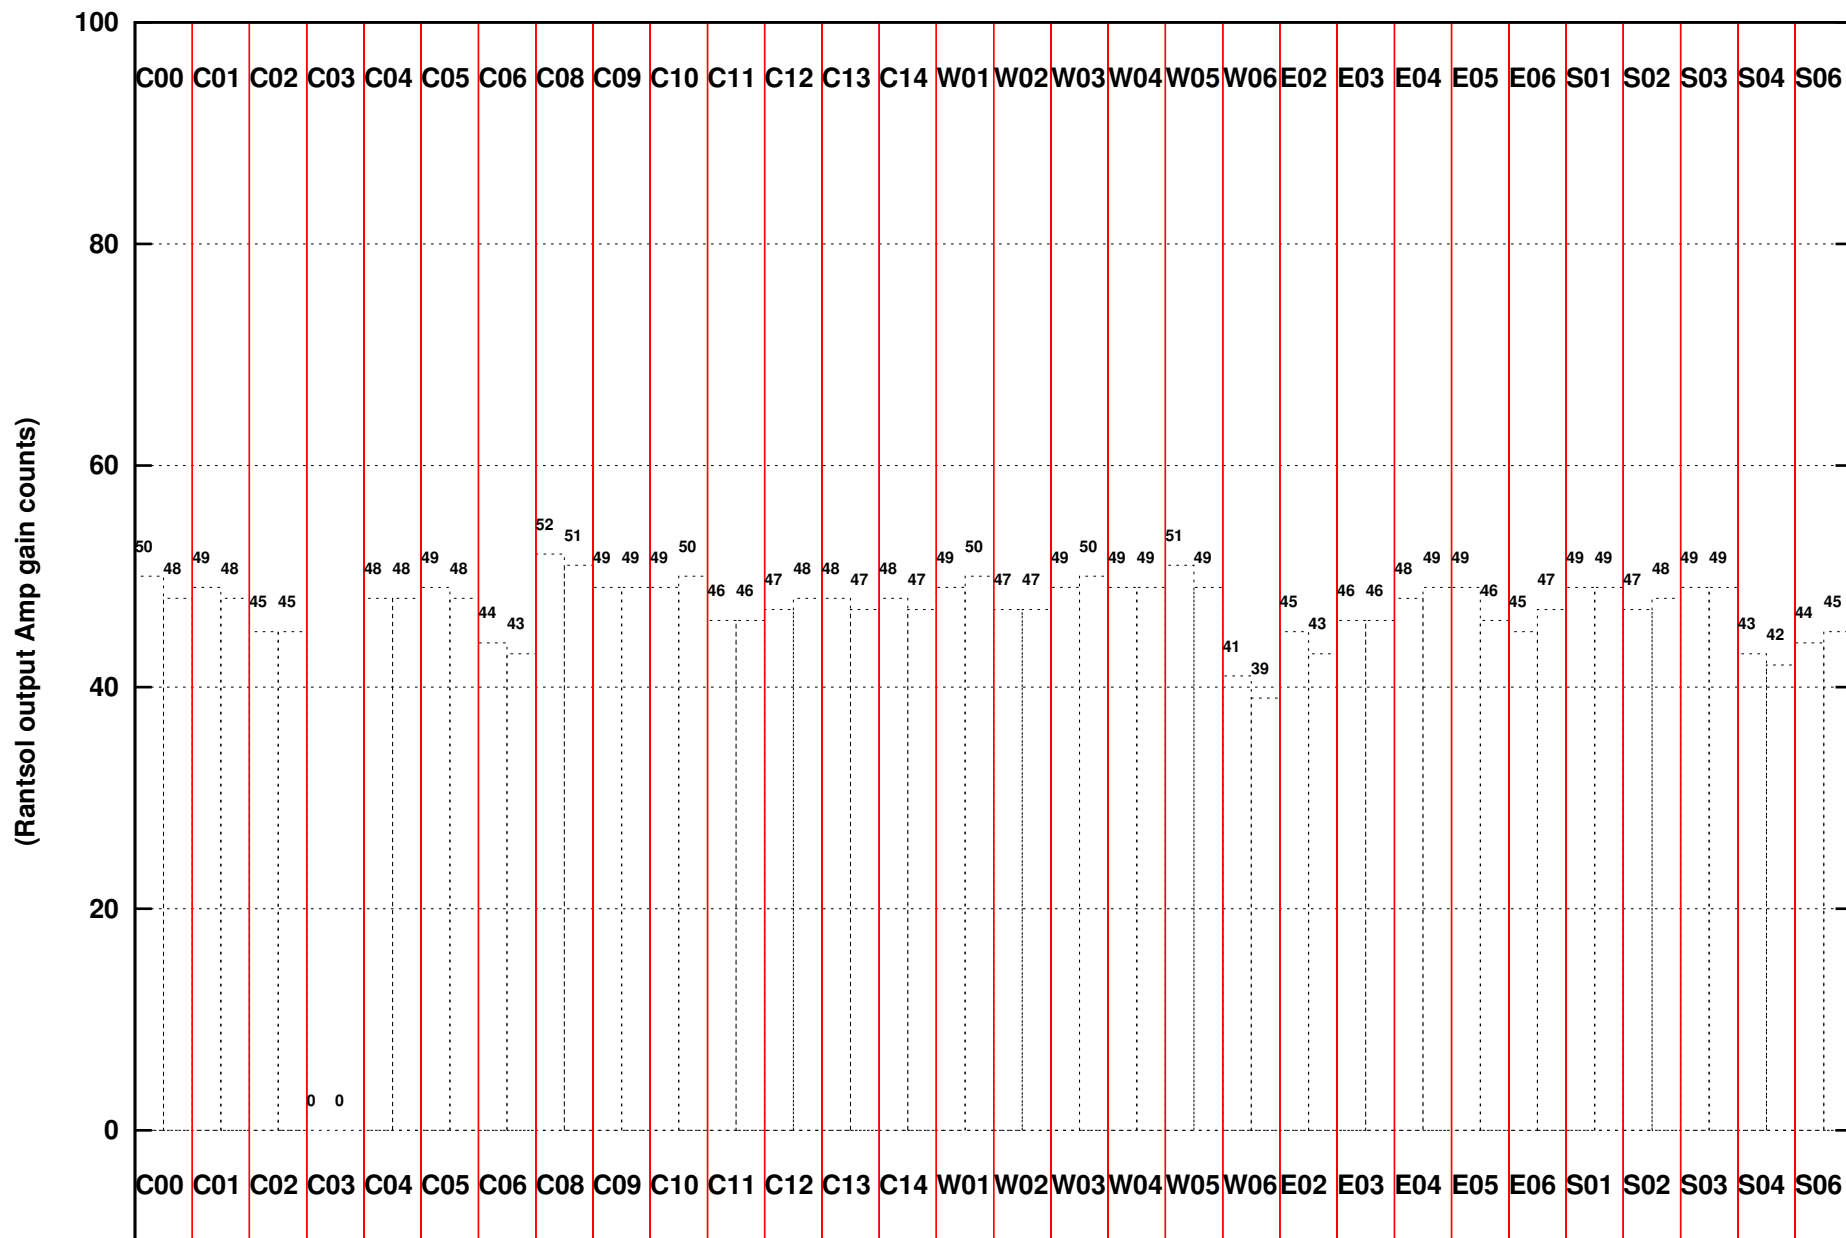

FRINGE STATUS (Rf:500.000,500.000 MHz., LO1:500.000,500.000 MHz., LO4/5:0.000,0.000 MHz.)

(File:/gwbifrddata1/16may/40_063_16may2021_gwb.lta, scan:0, chan:1024, Src:1830-360, Date:16May2021 02:28:33)