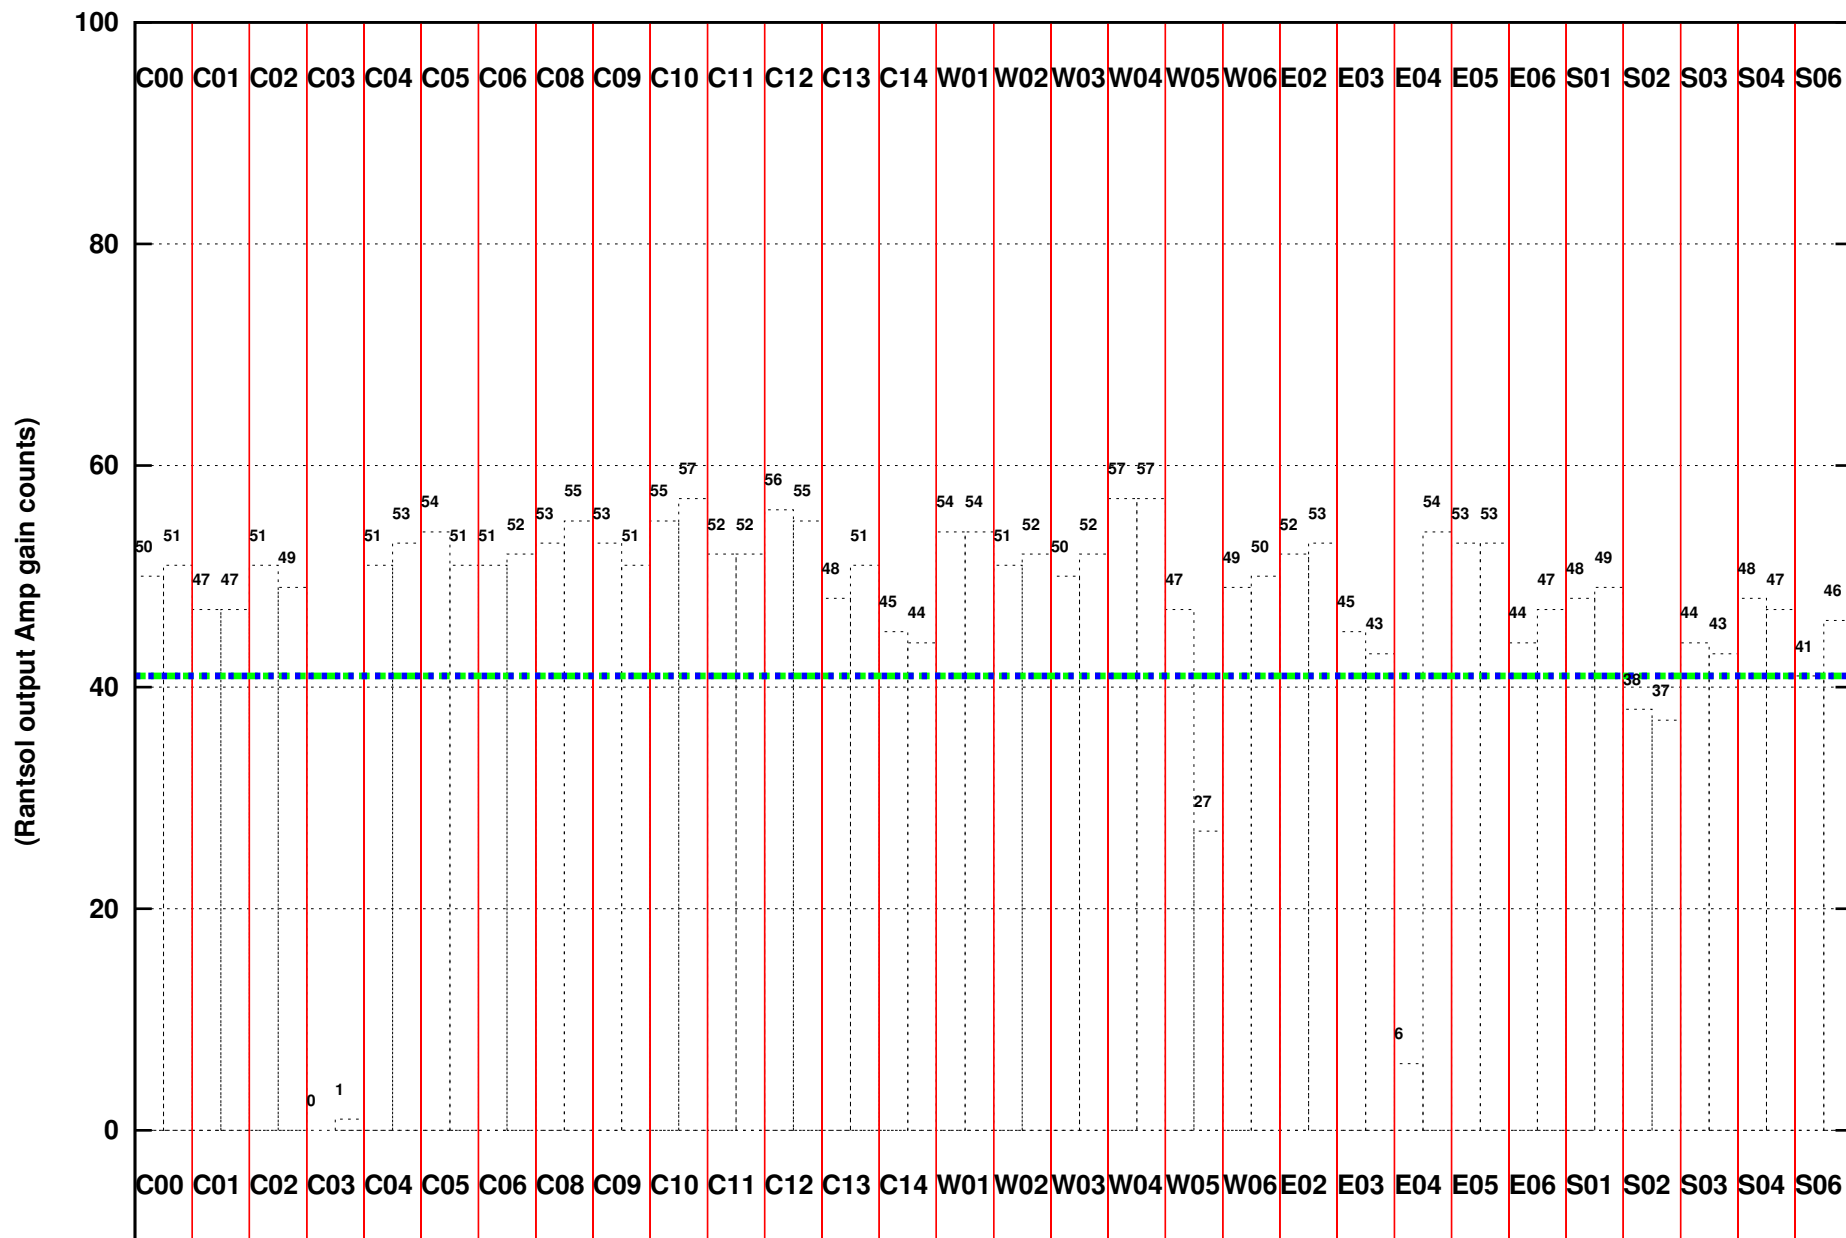

FRINGE STATUS (Rf:550.000,550.000 MHz., LO1:550.000,550.000 MHz., LO4/5:0.000,0.000 MHz.)

(File:/gwbifdata2/16may/40_087_16may2021_0.67s_gwb.lta, scan:0, chan:1024, Src:3C48, Date:16May2021 12:59:27)