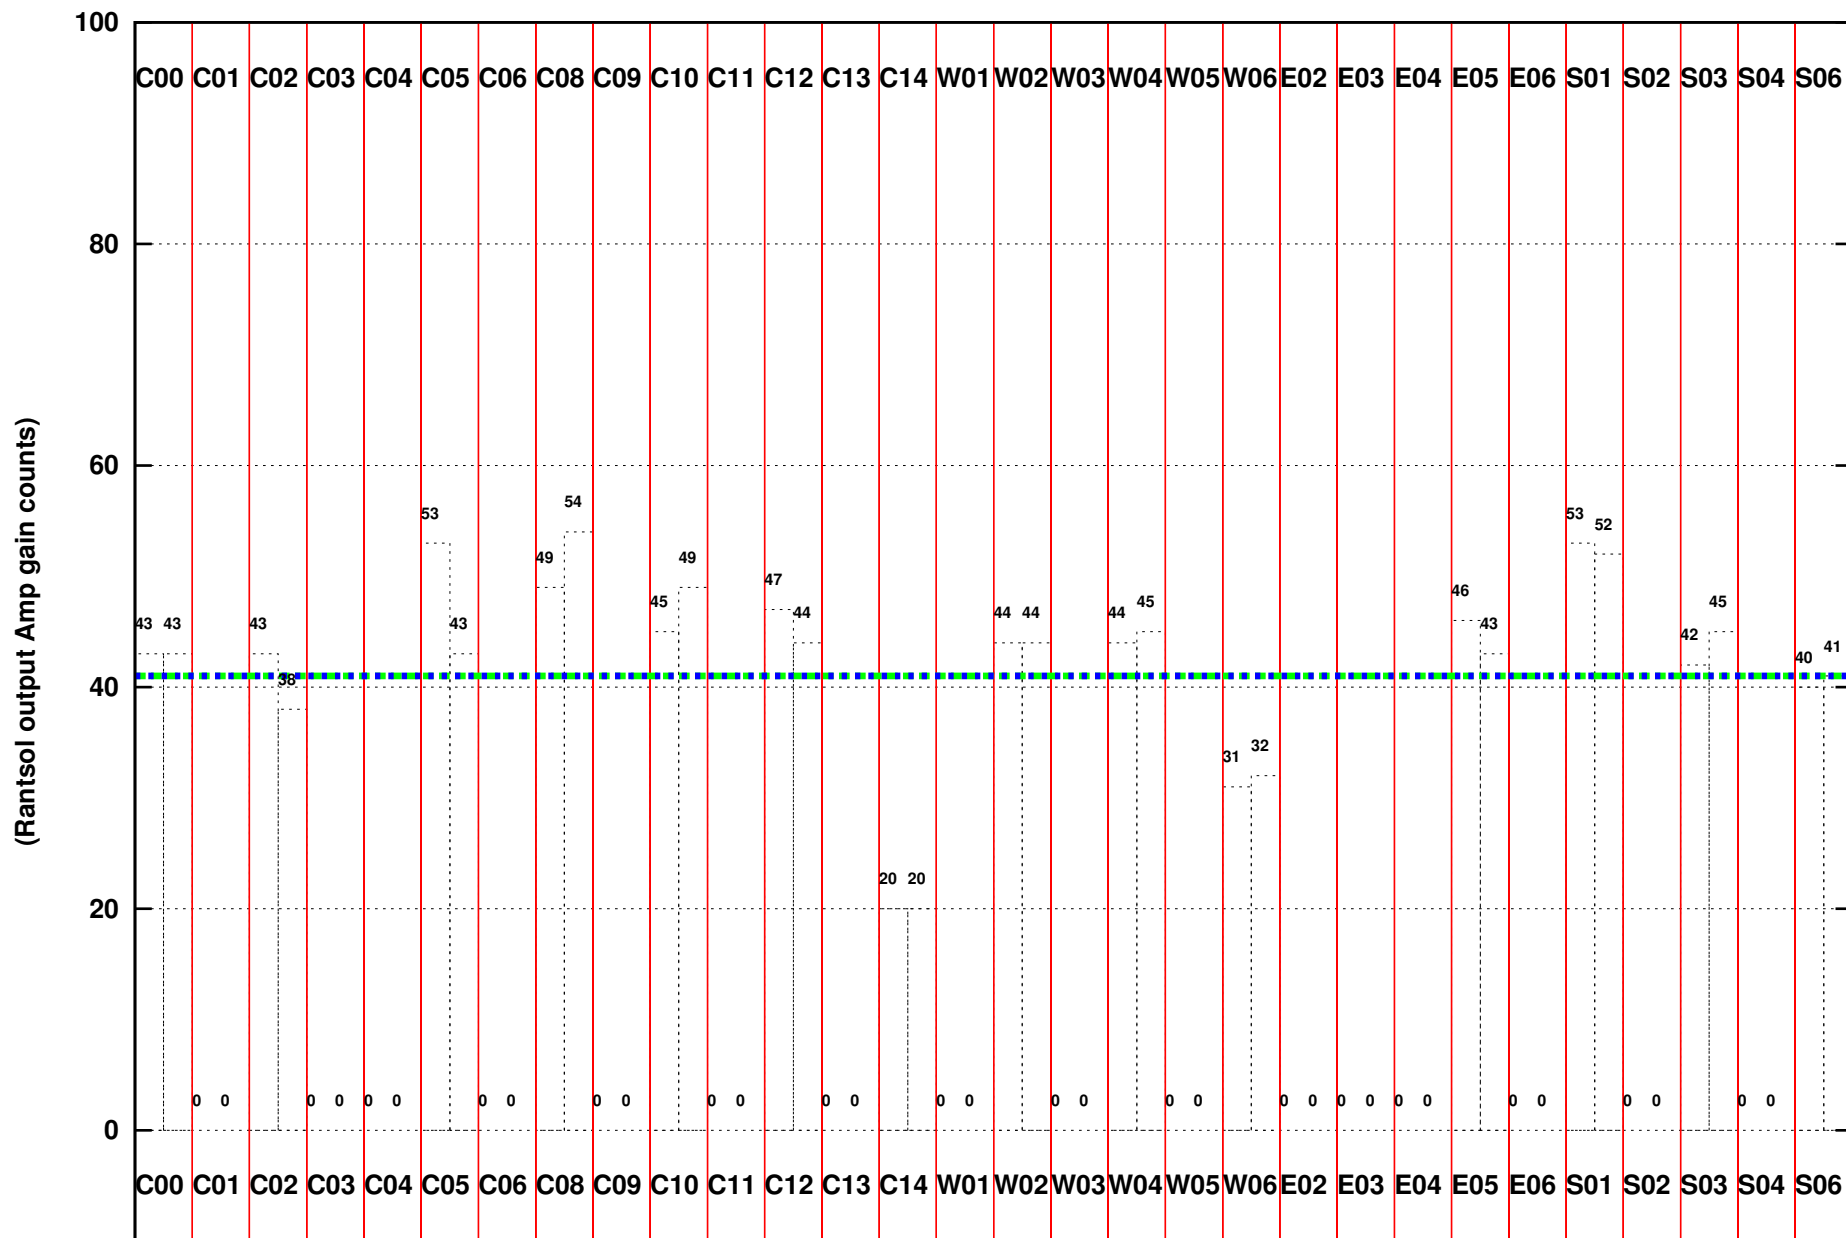

FRINGE STATUS (Rf:500.000,500.000 MHz., LO1:500.000,500.000 MHz., LO4/5:0.000,0.000 MHz.)

( File:/gwbifrddata/20may/40\_070\_20may\_gwb\_b3.lta, scan:0, chan:2048, Src:3C286, Date:20May2021 20:20:03)