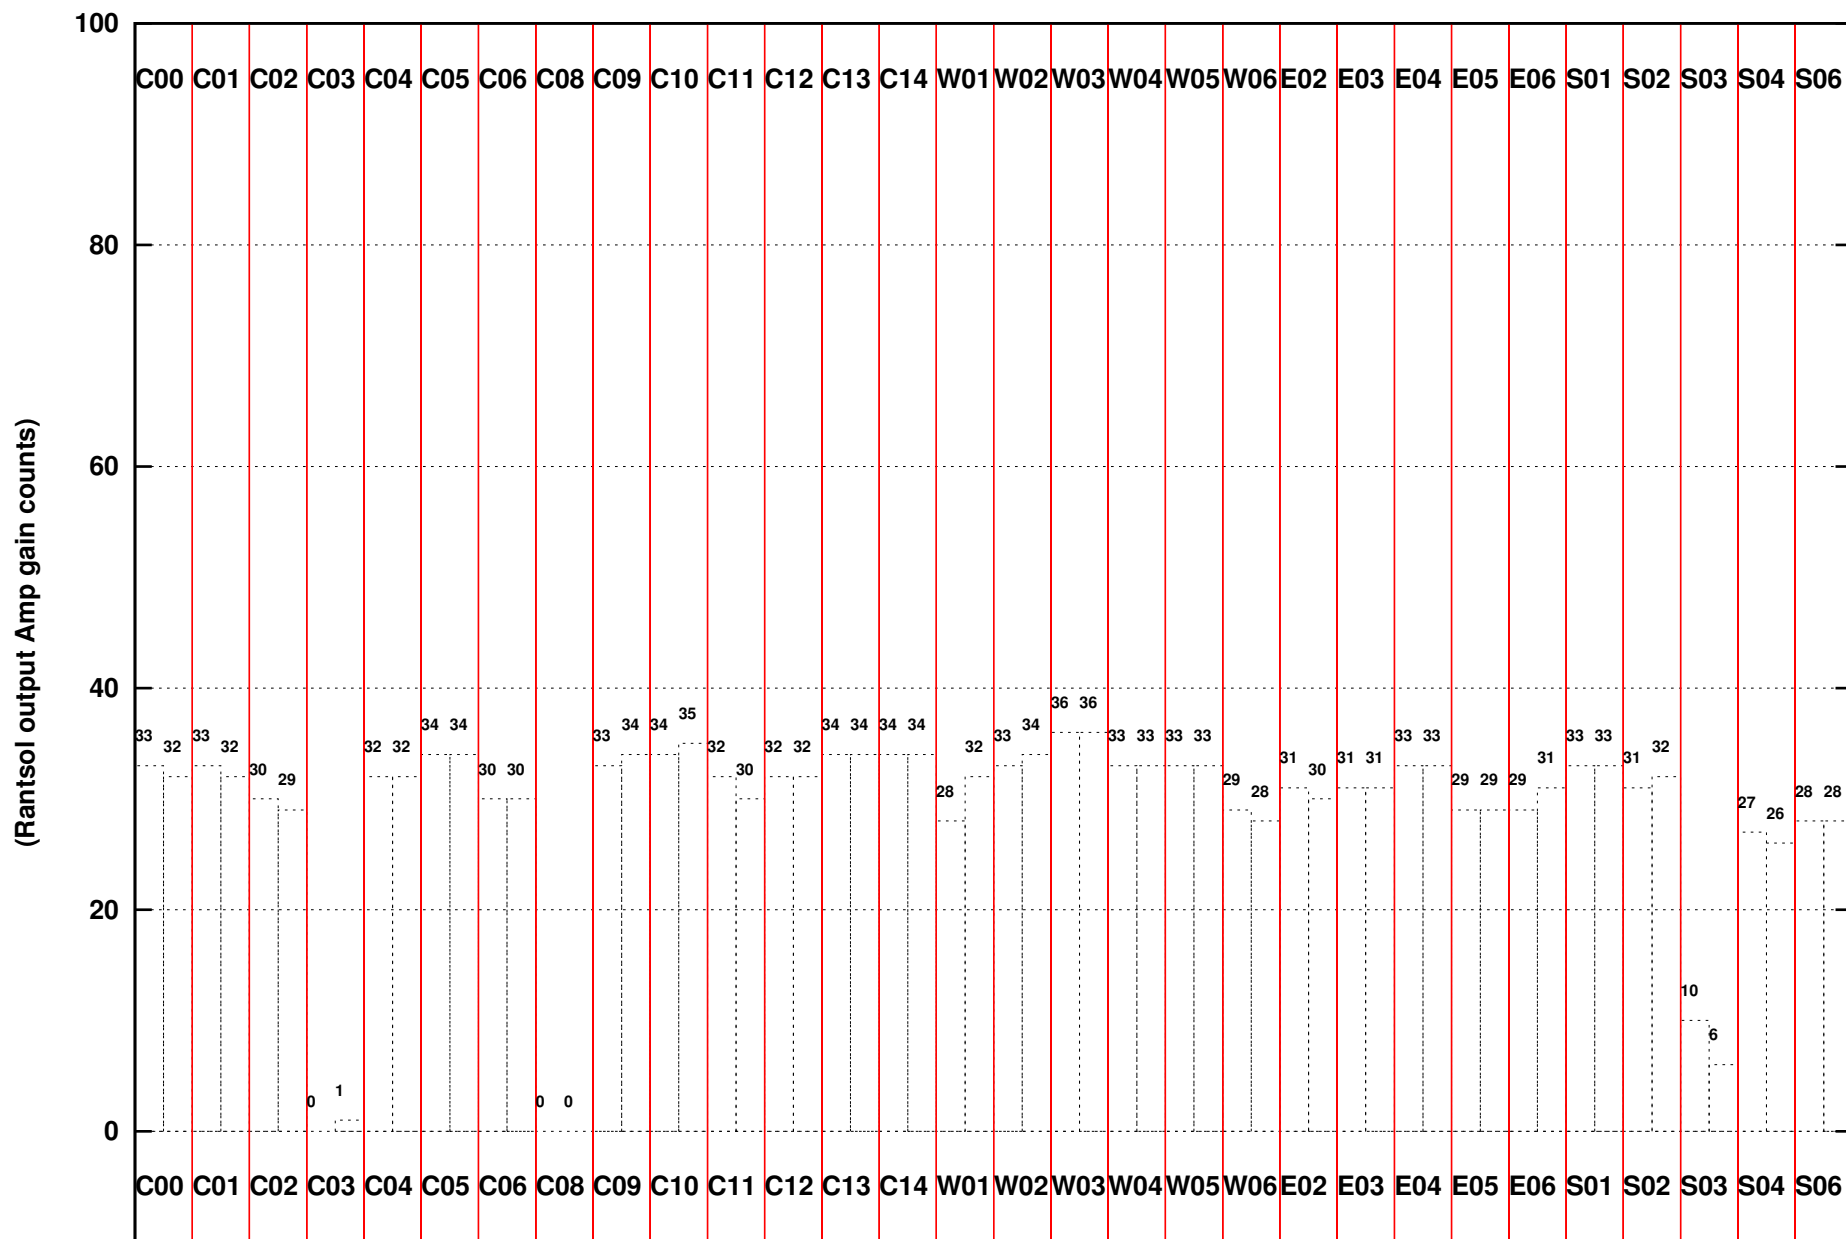

FRINGE STATUS (Rf:500.000,500.000 MHz., LO1:500.000,500.000 MHz., LO4/5:0.000,0.000 MHz.)

( File:/gwbifrddata1/22may/40\_066\_22may2021\_gwb.lta, scan:0, chan:2048, Src:1154-350, Date:22May2021 21:40:23)