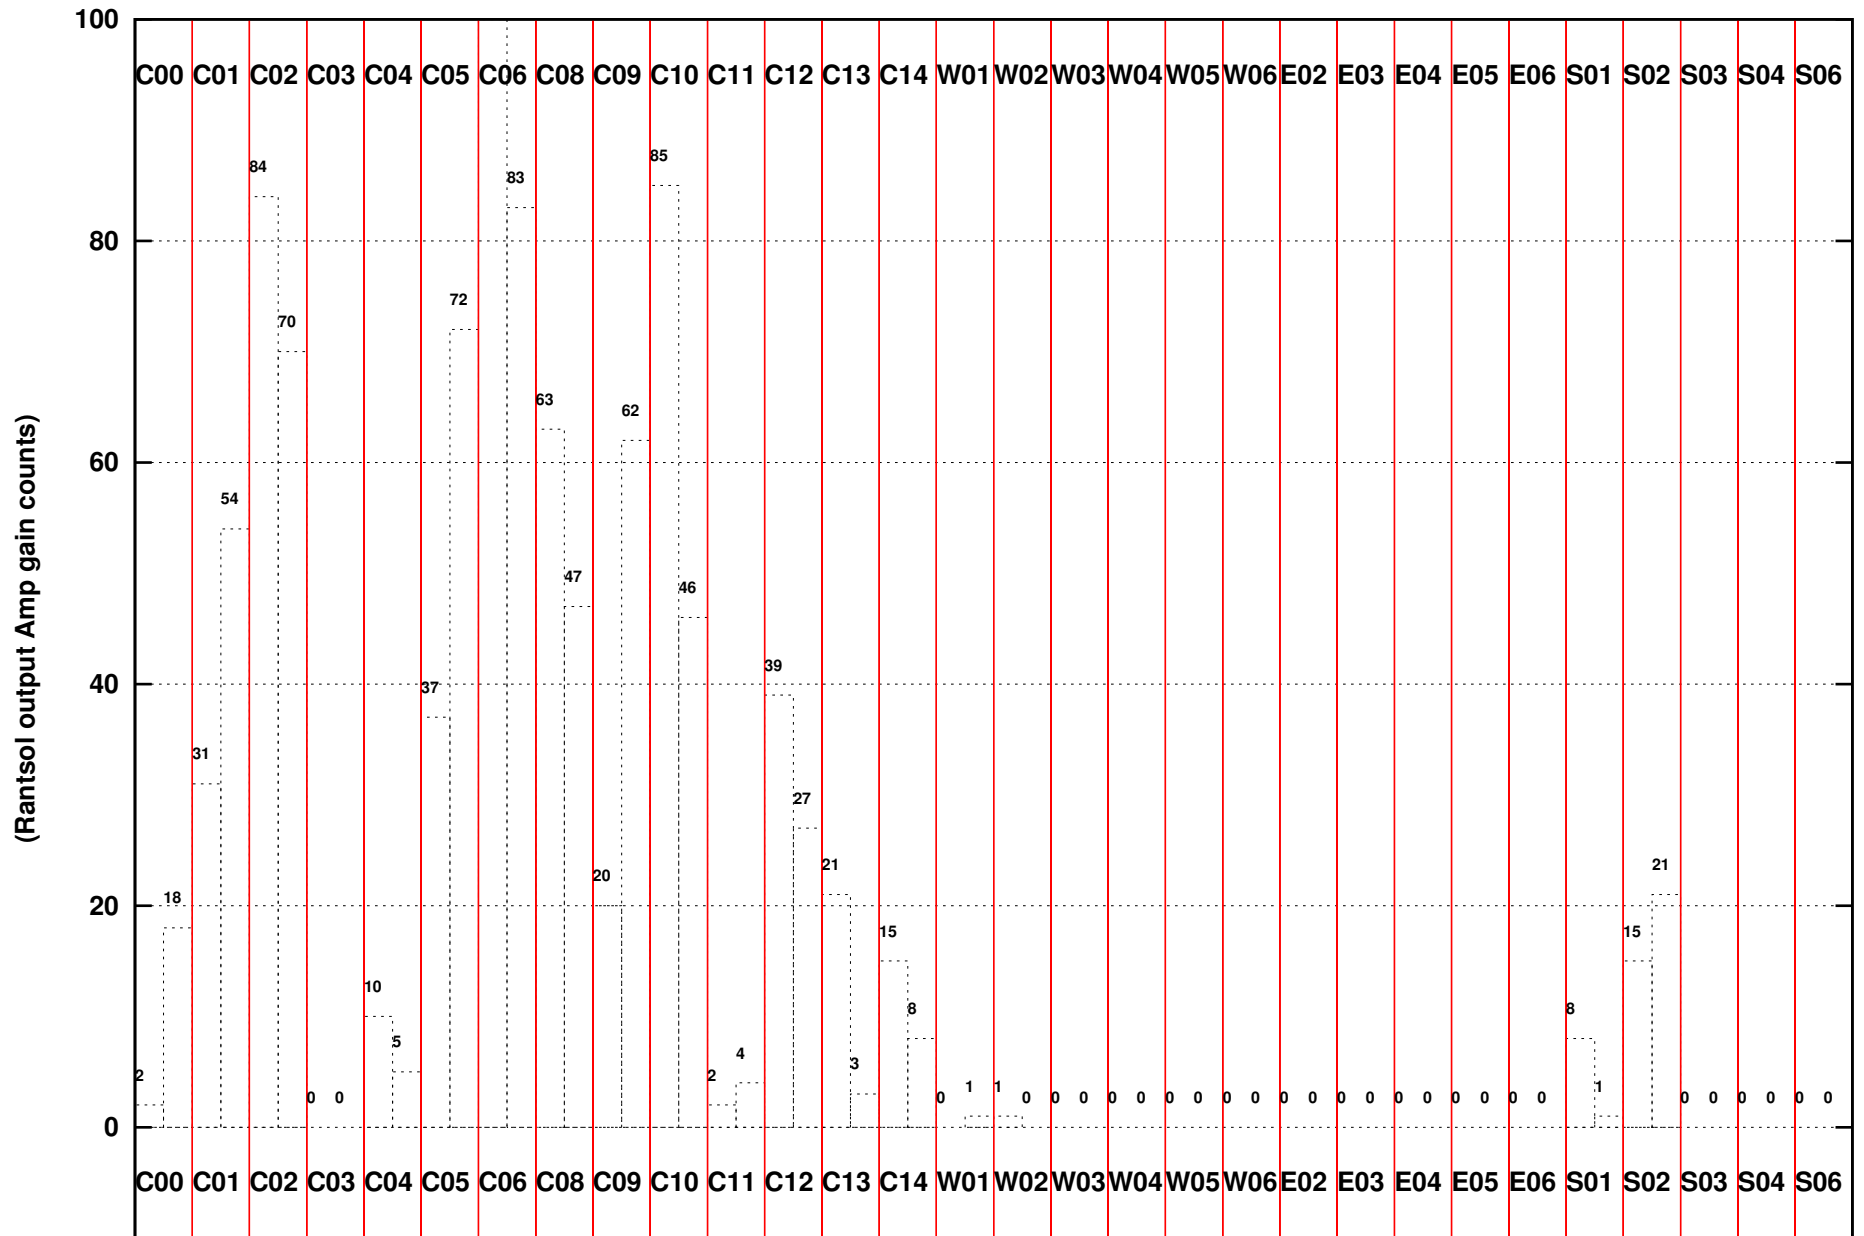

FRINGE STATUS (Rf:306.000,306.000 MHz., LO1:255.000,255.000 MHz., LO4/5:149.000,156.000 MHz.)

(File:/gsbifrddata/30may/40_035_30may2021_gsb_4sec.lta, scan:0, chan:128, Src:A1925, Date:30May2021 00:32:27)