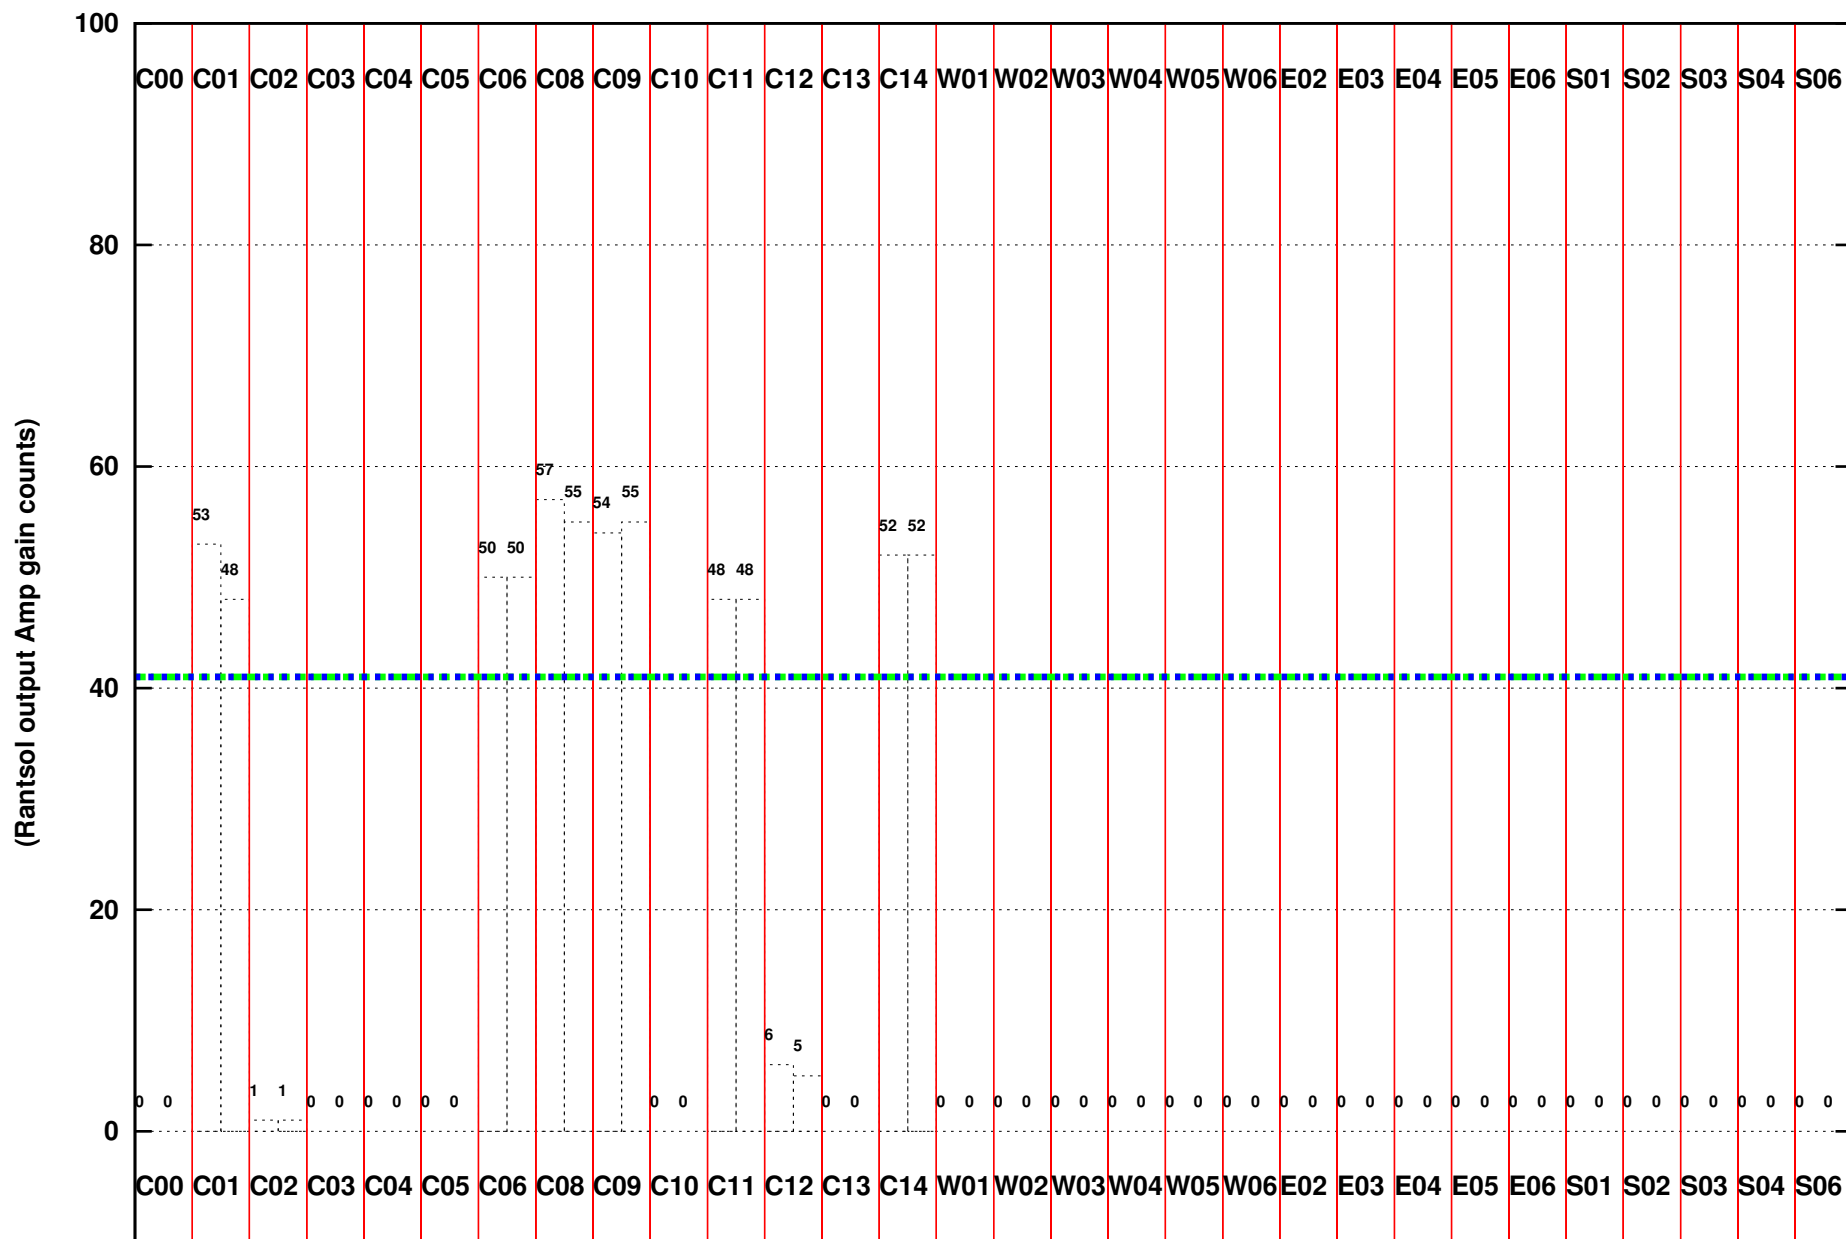

FRINGE STATUS (Rf:500.000,500.000 MHz., LO1:500.000,500.000 MHz., LO4/5:0.000,0.000 MHz.)

(File:/gwbifrddata2/30may/40_012_30may2021_gwb_b3.lta, scan:0, chan:512, Src:3C48, Date:30May2021 12:41:27)