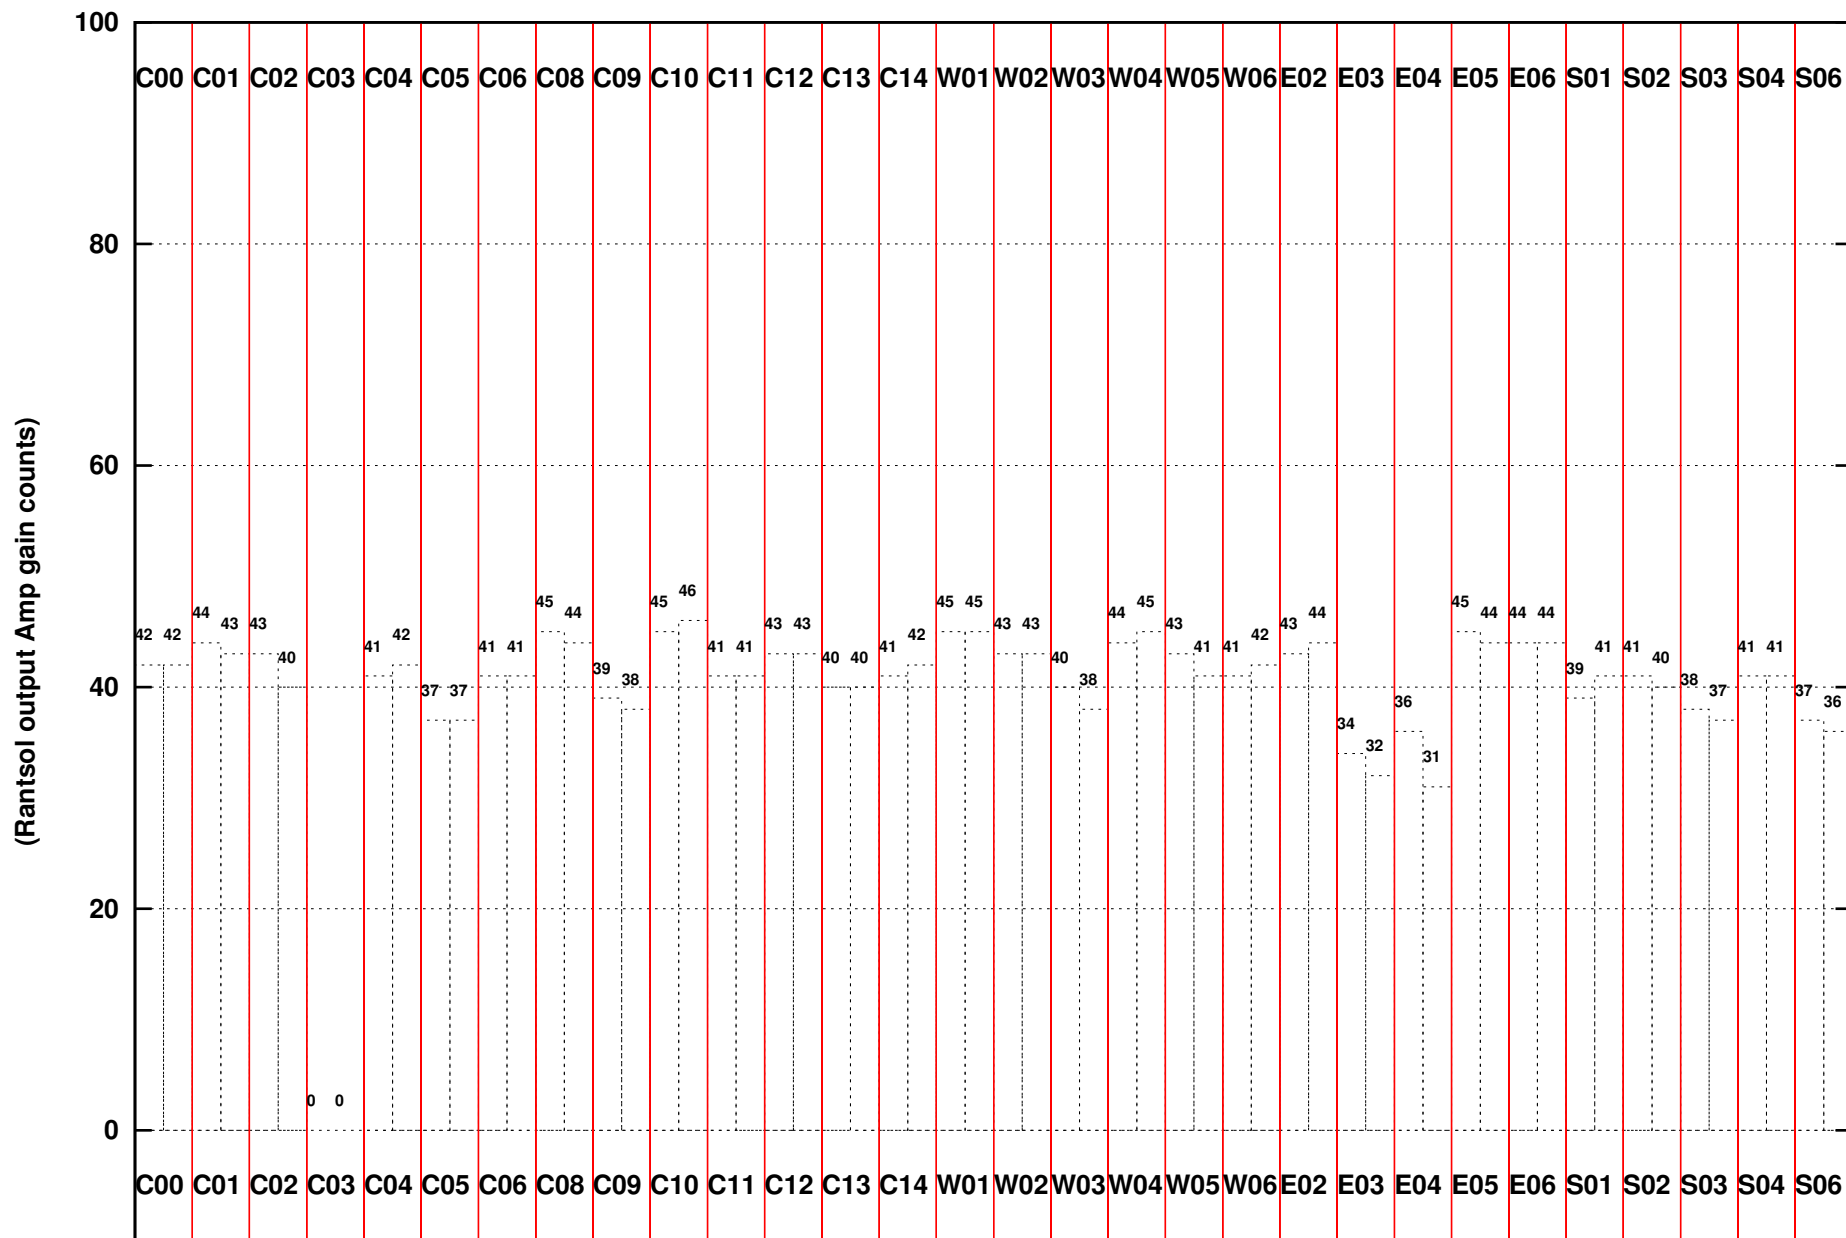

FRINGE STATUS (Rf:550.000,550.000 MHz., LO1:550.000,550.000 MHz., LO4/5:0.000,0.000 MHz.)

(File:/gwbifrdta1/05jun/40_010_05jun2021_gwb.lta, scan:0, chan:2048, Src:2225-049, Date:05Jun2021 05:20:42)