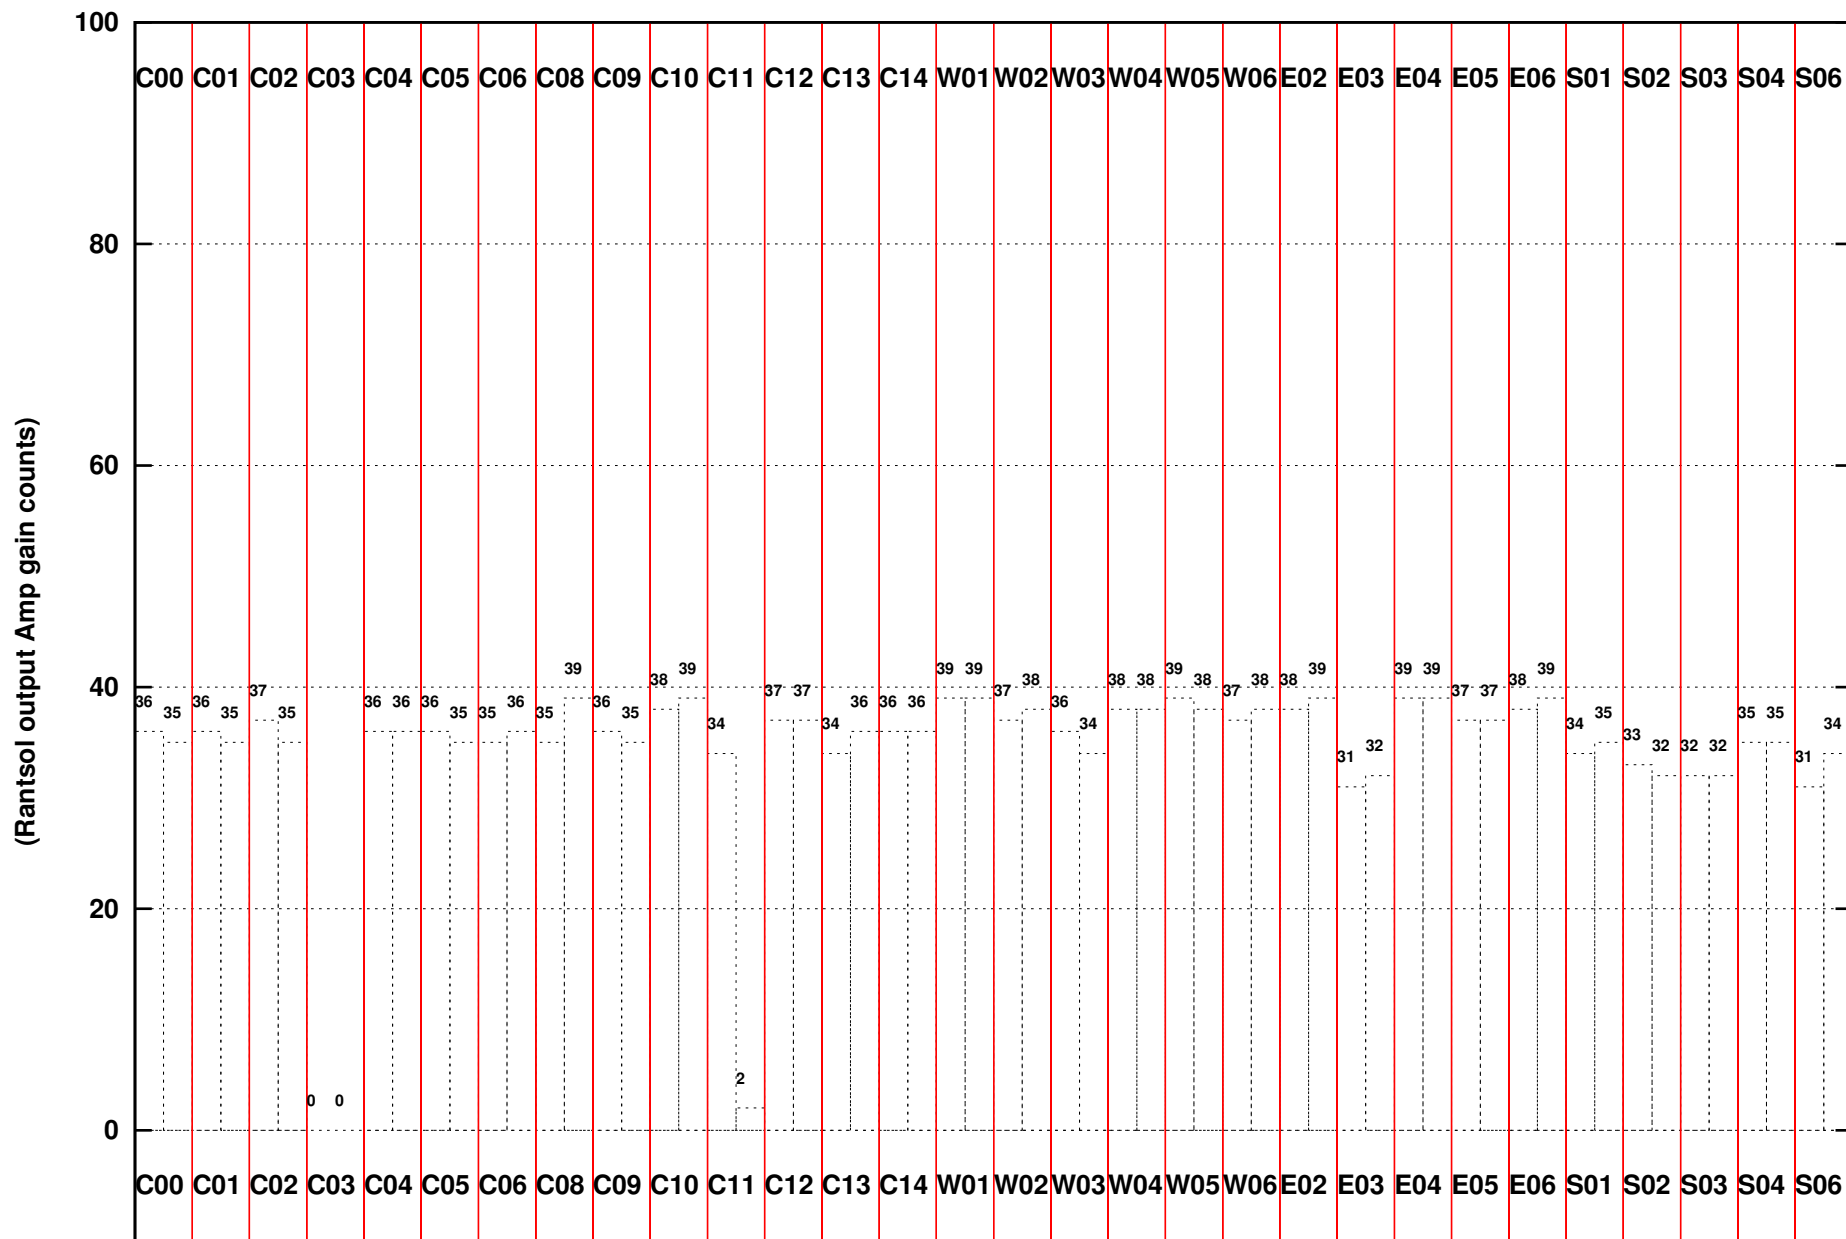

FRINGE STATUS (Rf:550.000,550.000 MHz., LO1:550.000,550.000 MHz., LO4/5:0.000,0.000 MHz.)

( File:/gwbifrddata1/06jun/40\_067\_06jun2021\_gsb.lta, scan:0, chan:2048, Src:1154-350, Date:06Jun2021 18:40:45)