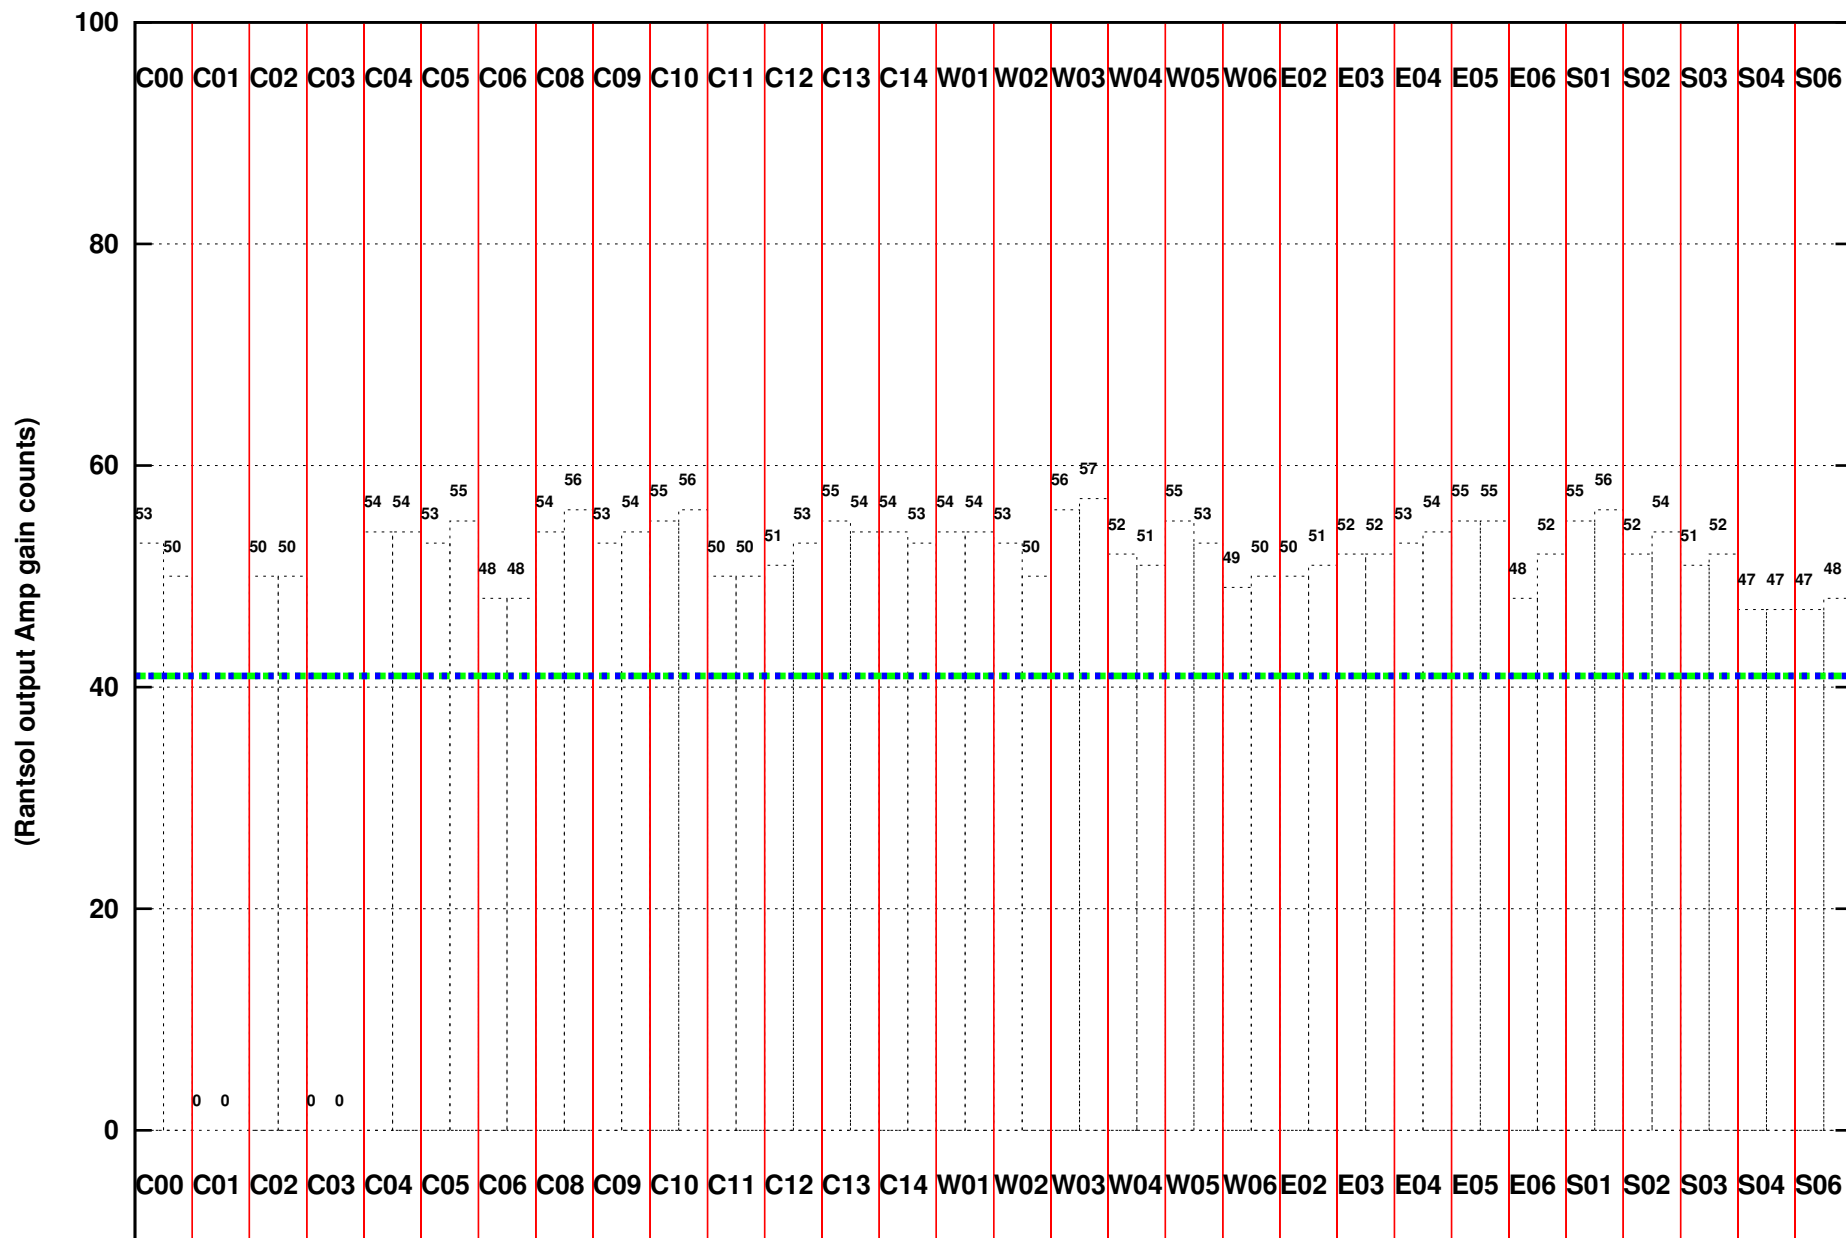

FRINGE STATUS (Rf:500.000,500.000 MHz., LO1:500.000,500.000 MHz., LO4/5:0.000,0.000 MHz.)

(File:/gwbifrddata/12jun/40_089_12jun2021_gwb.lta, scan:0, chan:1024, Src:3C48, Date:12Jun2021 07:32:12)