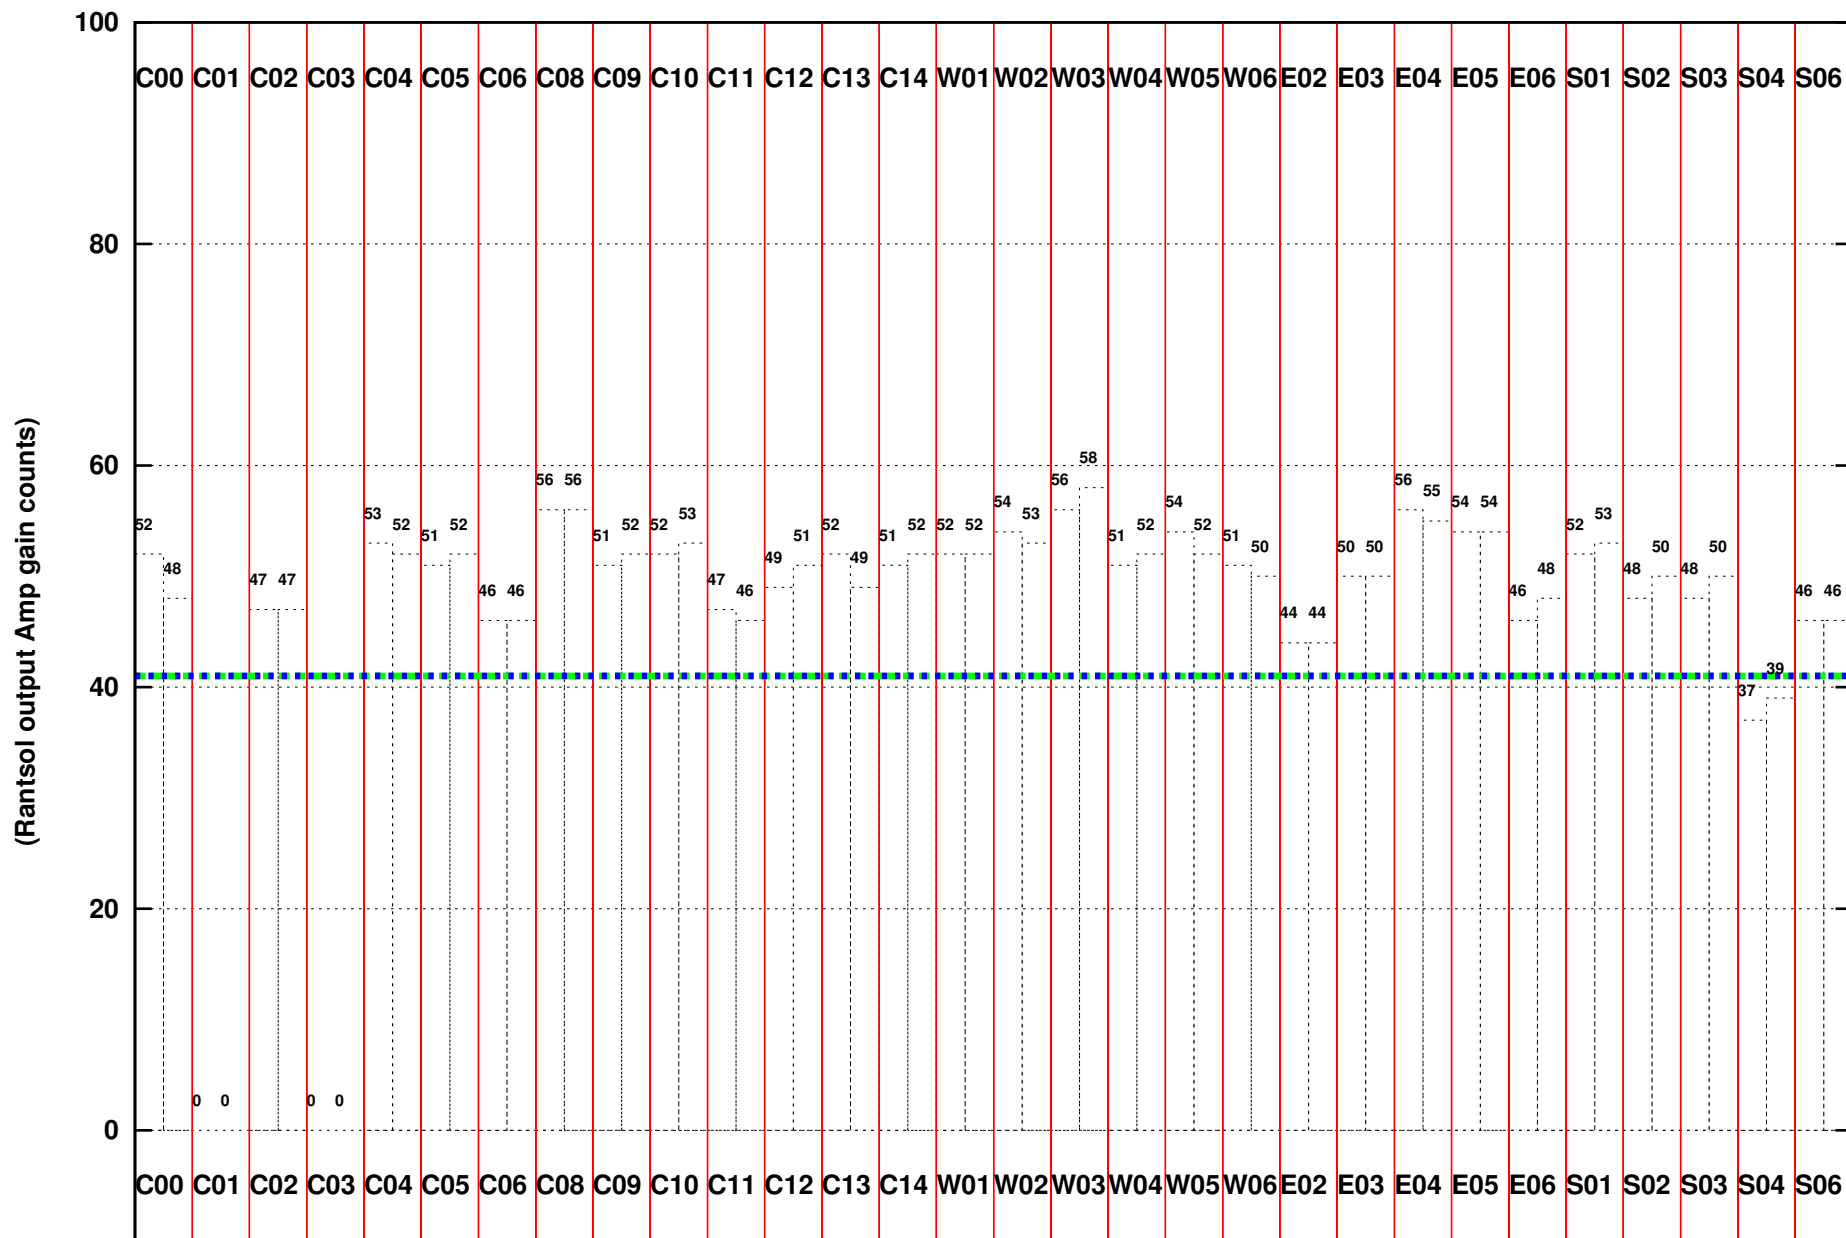

FRINGE STATUS (Rf:500.000,500.000 MHz., LO1:500.000,500.000 MHz., LO4/5:0.000,0.000 MHz.)

(File:/gwbifrddata/13jun/40_035_13jun2021_gwb.lta, scan:0, chan:2048, Src:3C48, Date:13Jun2021 09:20:03)