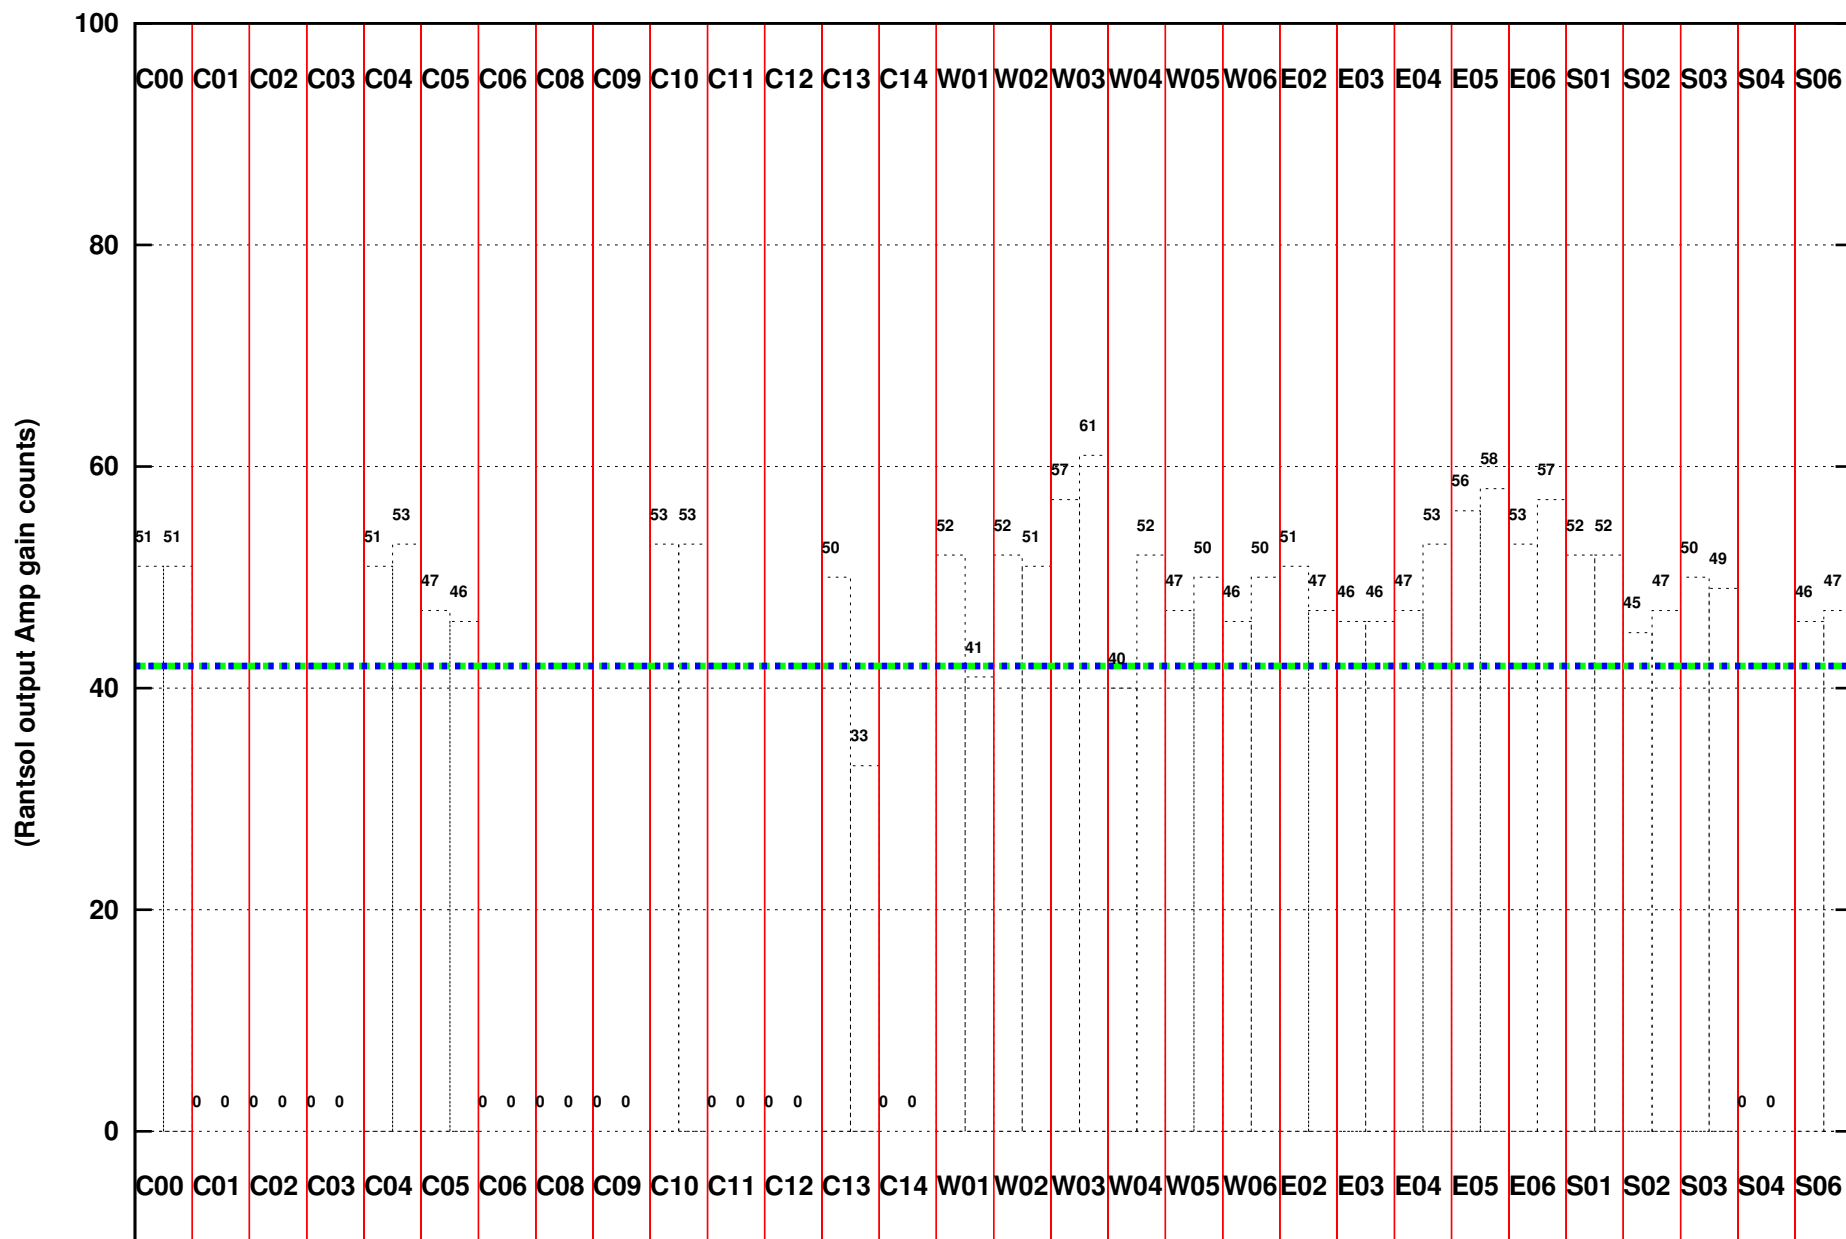

FRINGE STATUS (Rf:1460.000,1460.000 MHz., LO1:1460.000,1460.000 MHz., LO4/5:0.000,0.000 MHz.)

(File:/gwbifrddata1/15jun/40_012_15jun2021_suba4_b5_gwb.lta.1, scan:0, chan:512, Src:3C286, Date:15Jun2021 20:34:07)