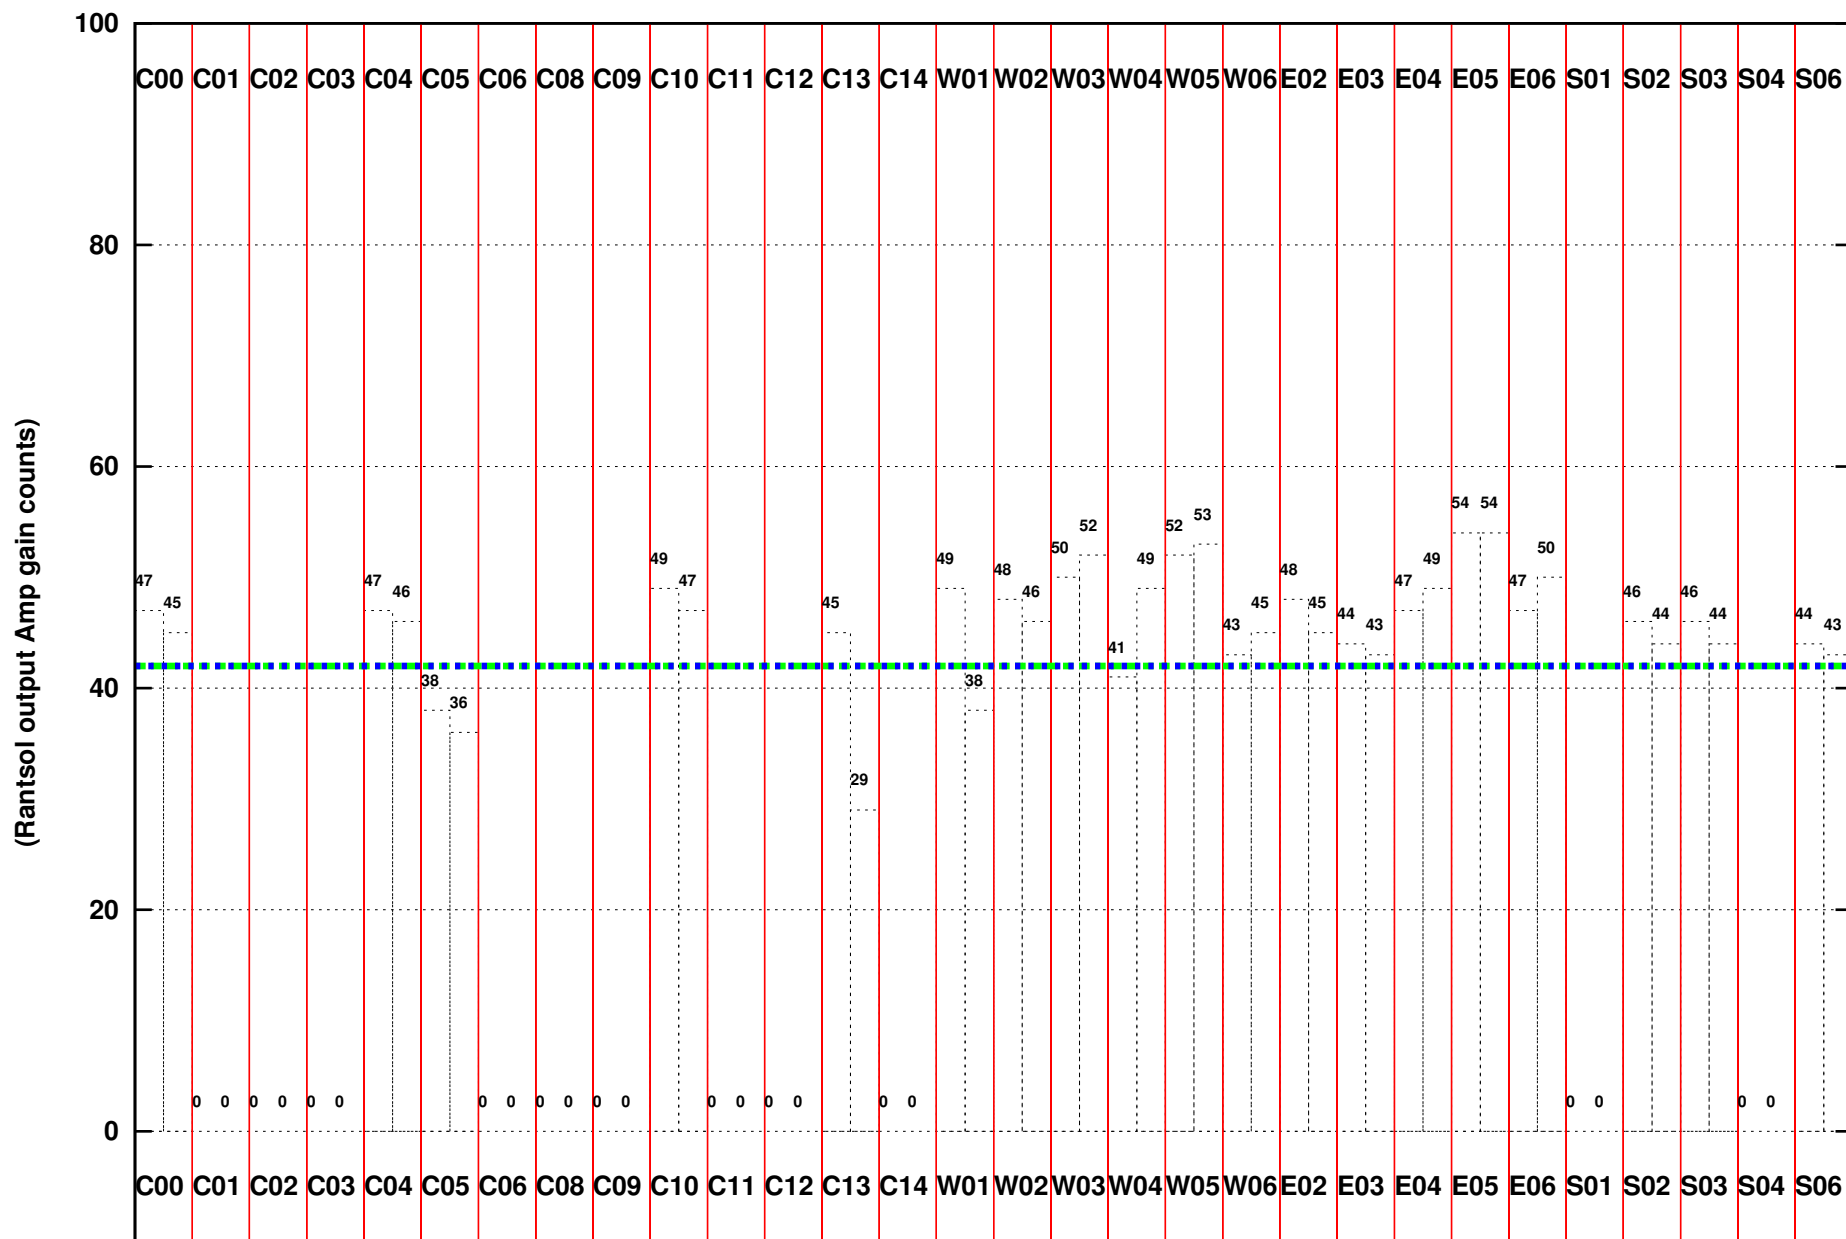

FRINGE STATUS (Rf:1460.000,1460.000 MHz., LO1:1460.000,1460.000 MHz., LO4/5:0.000,0.000 MHz.)

( File:/gwbifrddata1/17jun/ddtc186\_17jun2021\_gwb\_b5\_suba4.lta, scan:0, chan:512, Src:3C286, Date:17Jun2021 01:43:08)