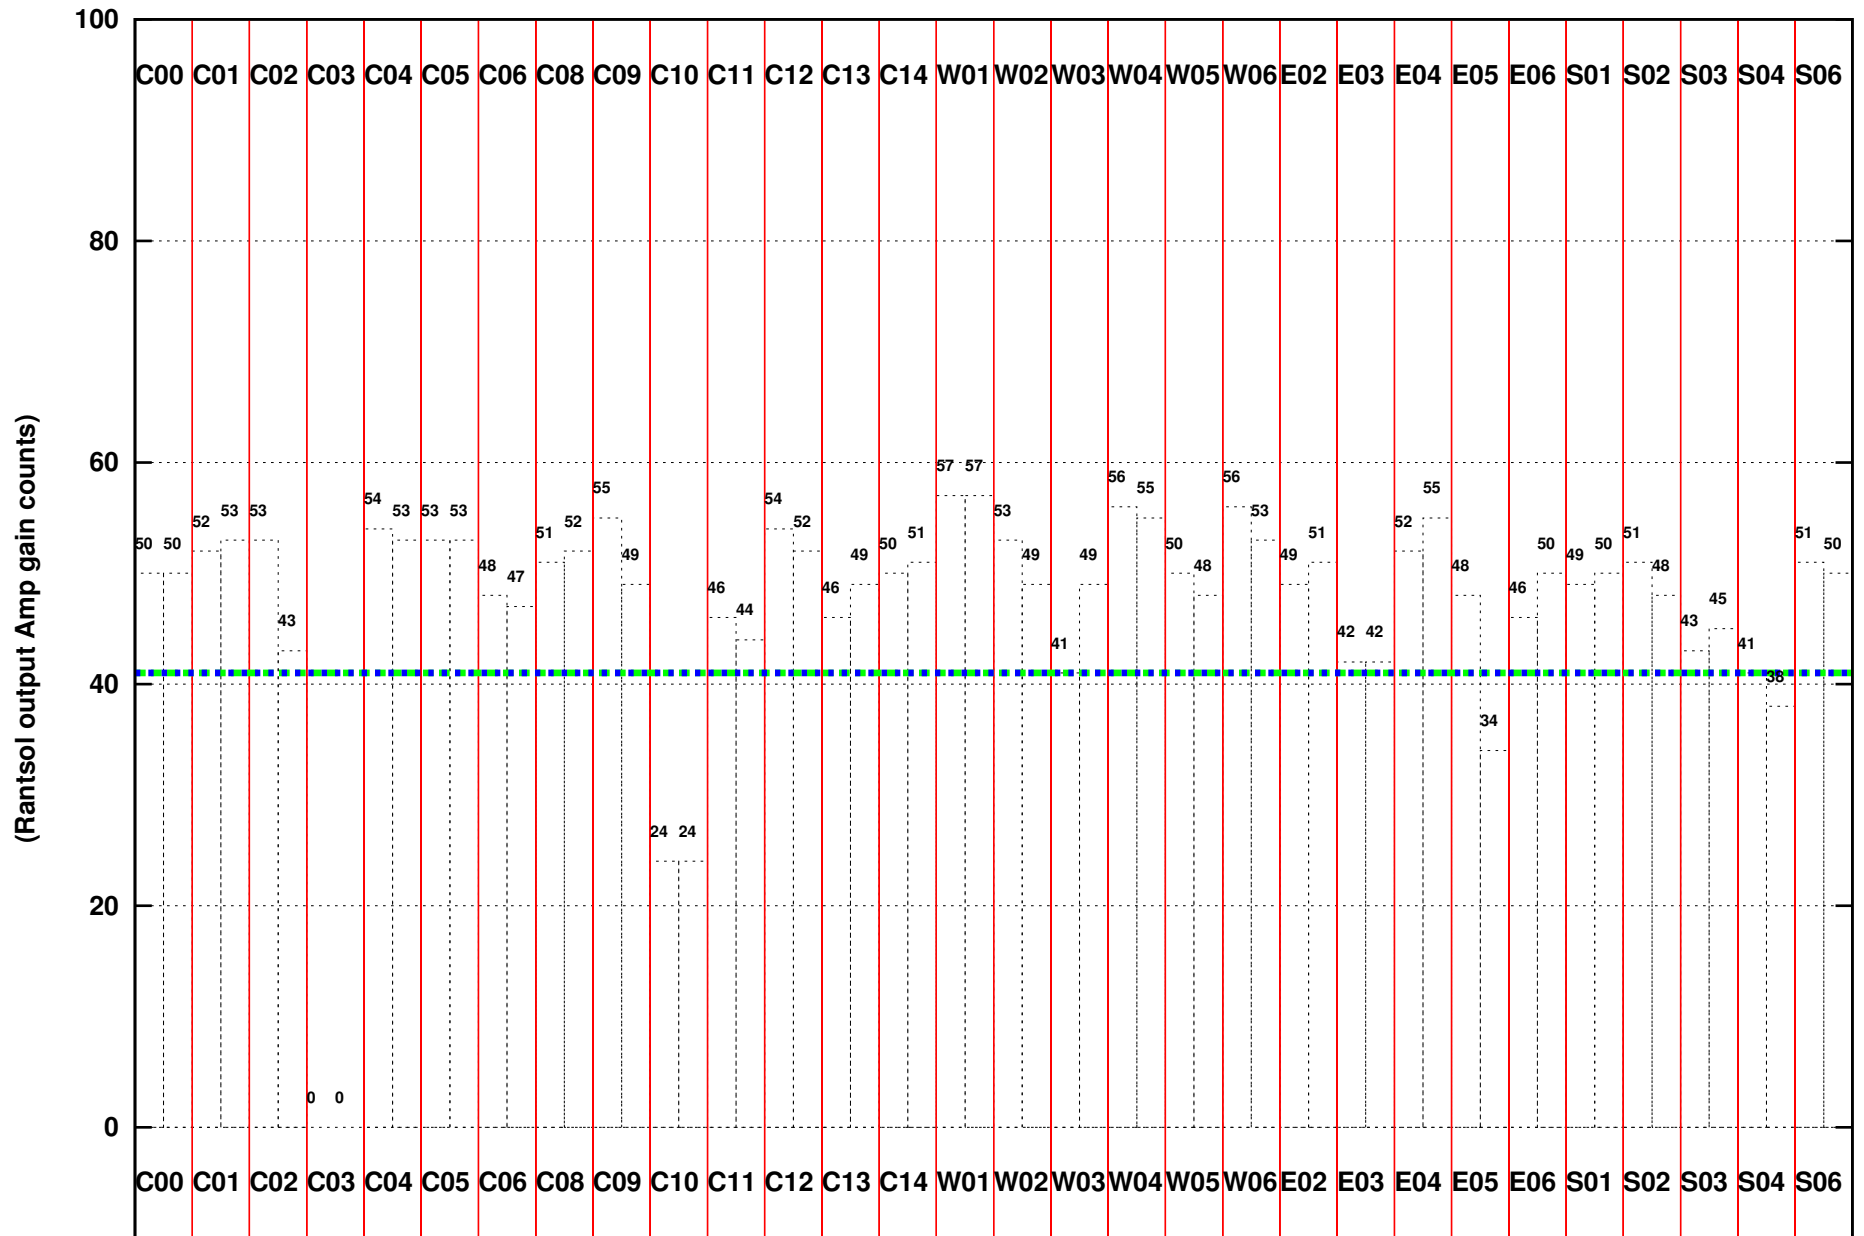

FRINGE STATUS (Rf:591.000,591.000 MHz., LO1:540.000,540.000 MHz., LO4/5:149.000,156.000 MHz.)

(File:/gsbifrddata1/19jun/40_090_19jun2021_gsb.lta, scan:0, chan:256, Src:3C286, Date:19Jun2021 20:25:32)