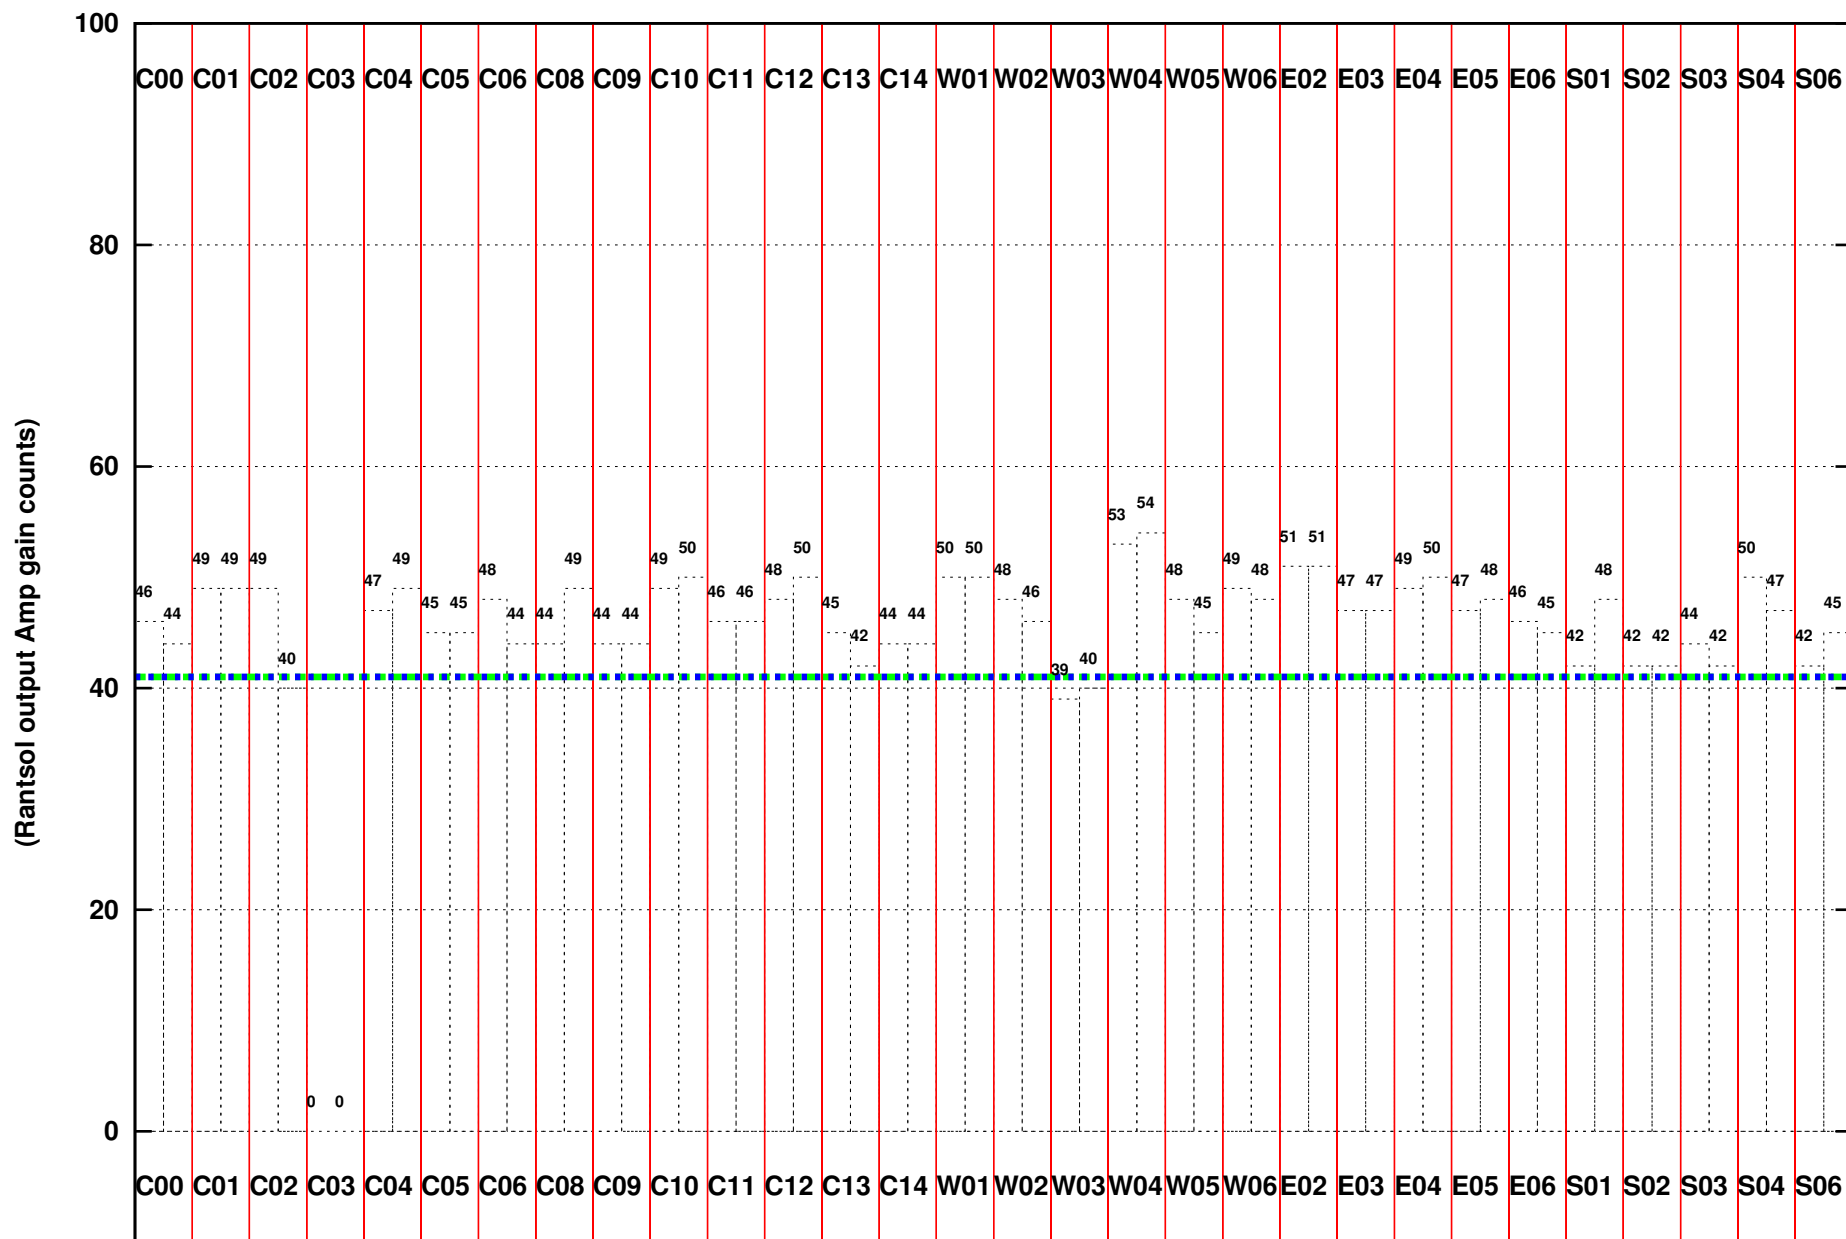

FRINGE STATUS (Rf:530.000,530.000 MHz., LO1:530.000,530.000 MHz., LO4/5:0.000,0.000 MHz.)

( File:/gwbifrddata1/21jun/40\_091\_21jun2021\_10s\_gwb.lta, scan:0, chan:8192, Src:3C147, Date:21Jun2021 16:14:40)