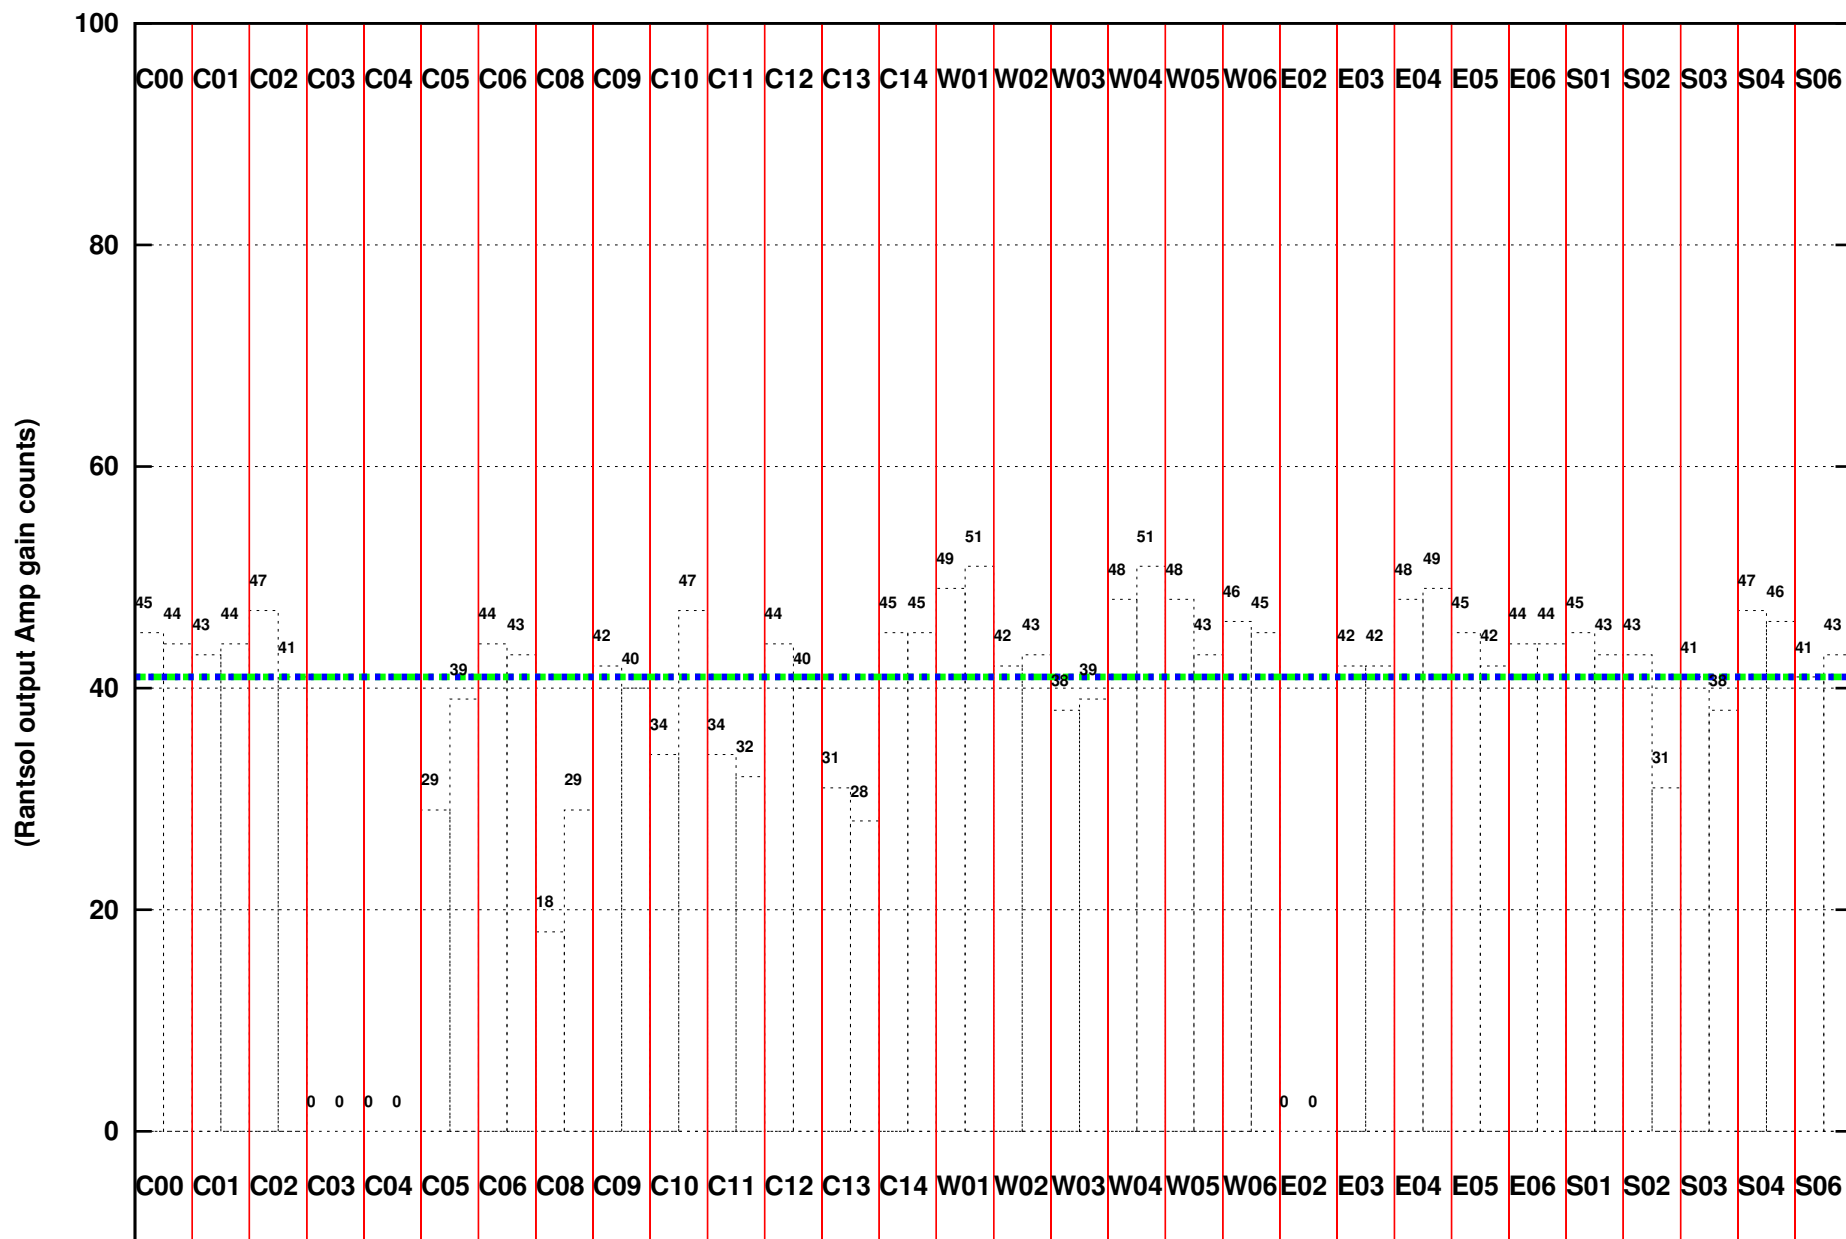

FRINGE STATUS (Rf:550.000,550.000 MHz., LO1:550.000,550.000 MHz., LO4/5:0.000,0.000 MHz.)

(File:/gwbifrddata/22jun/40_099_22jun2021_gwb.lta, scan:0, chan:1024, Src:3C147, Date:22Jun2021 10:58:14)