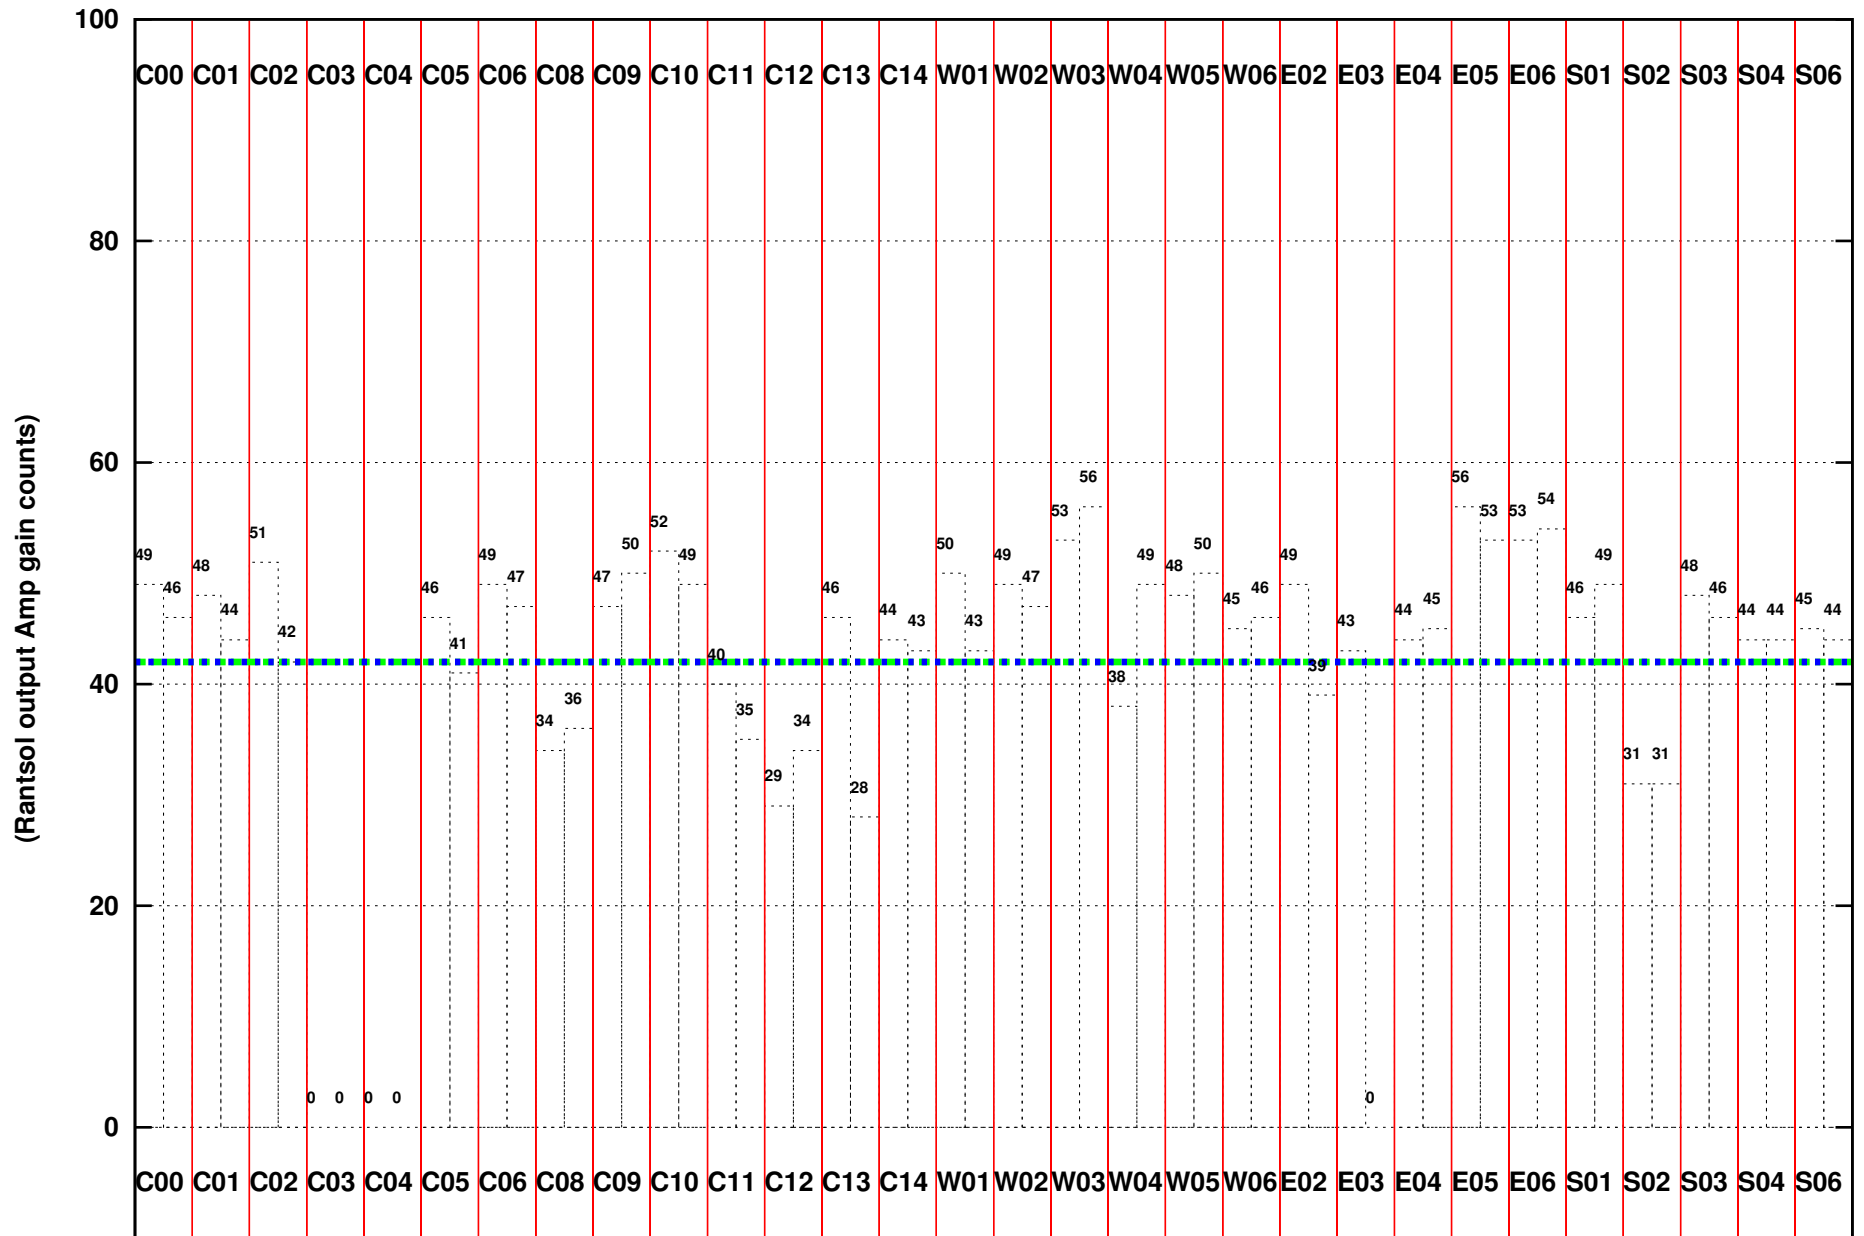

FRINGE STATUS (Rf:1460.000,1460.000 MHz., LO1:1460.000,1460.000 MHz., LO4/5:0.000,0.000 MHz.)

(File:/gwbifrddata/25jun/40_095_25jun2021_lband_gwb_10s.lta, scan:0, chan:1024, Src:3C147, Date:25Jun2021 10:00:26)